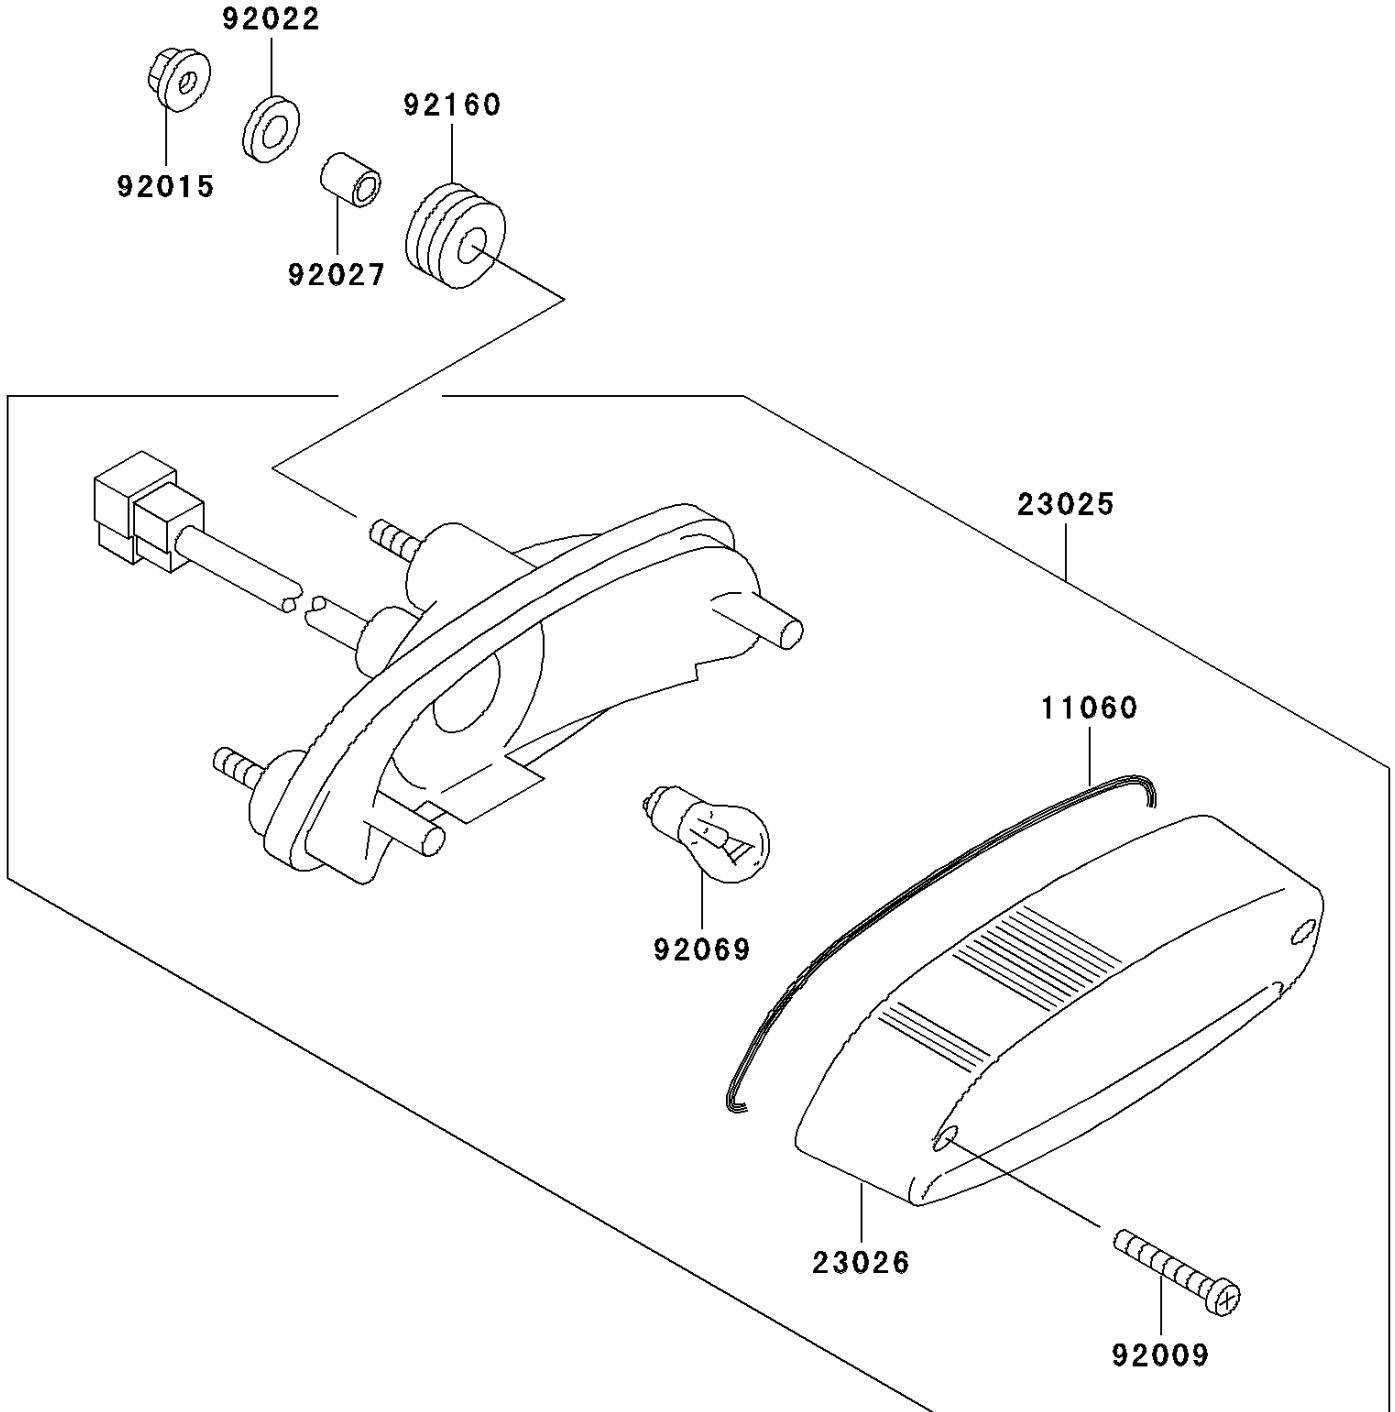

2004 Eliminator 125 PARTS DIAGRAM

Taillight(s)

F2720

2004 Eliminator 125 PARTS LIST

Taillight(s)

ITEM NAME	PART NUMBER	QUANTITY
GASKET, TAIL LAMP LENS (Ref # 11060)	11060-1174	1
LAMP-TAIL (Ref # 23025)	23025-1312	1
LENS, TAIL LAMP (Ref # 23026)	23026-1183	1
SCREW, TAPPING, 4X20 (Ref # 92009)	92009-1378	2
NUT, FLANGED, 6MM (Ref # 92015)	92015-1367	3
WASHER, 6.5X20X1.6 (Ref # 92022)	92022-1557	3
COLLAR, 6.8X10X12 (Ref # 92027)	92027-162	3
BULB, 12V 21/5W (Ref # 92069)	92069-063	1
DAMPER (Ref # 92160)	92160-1162	3