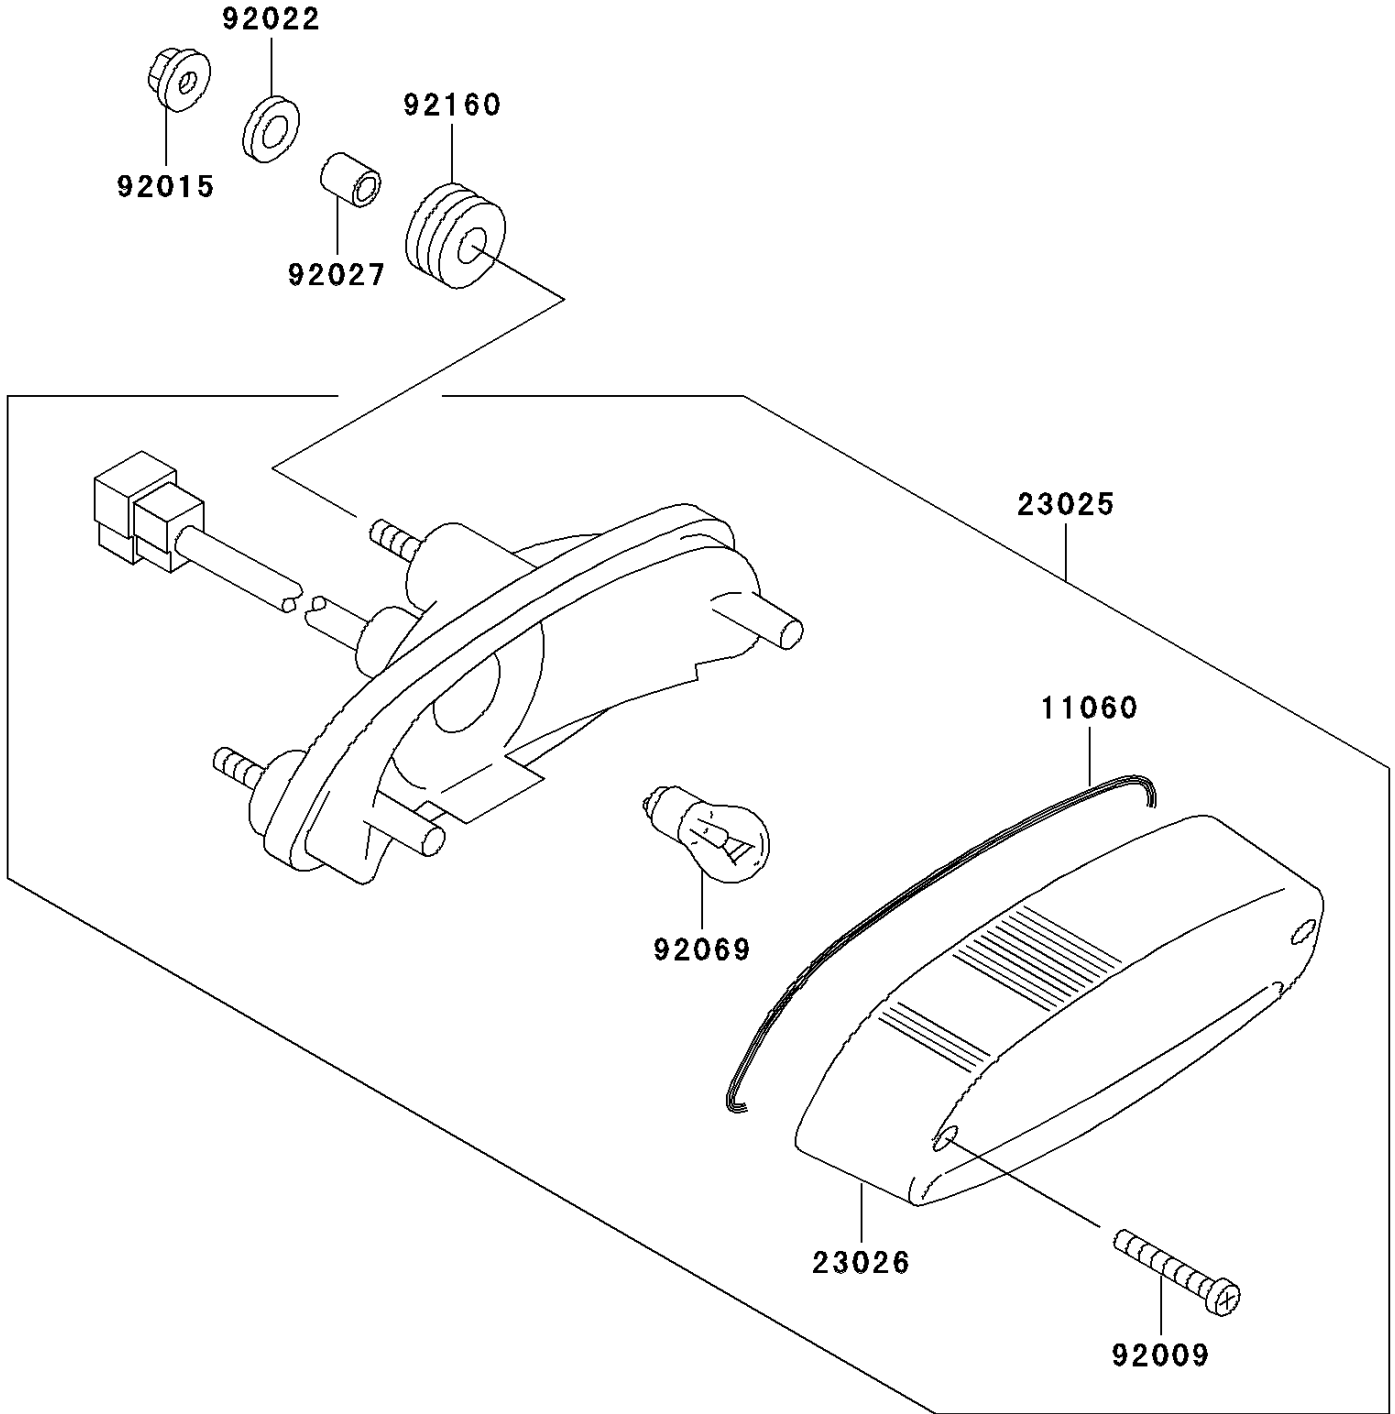

2004 Eliminator 125 PARTS DIAGRAM

Taillight(s)

F2720

2004 Eliminator 125 PARTS LIST

Taillight(s)

ITEM NAME	PART NUMBER	QUANTITY
-----------	-------------	----------