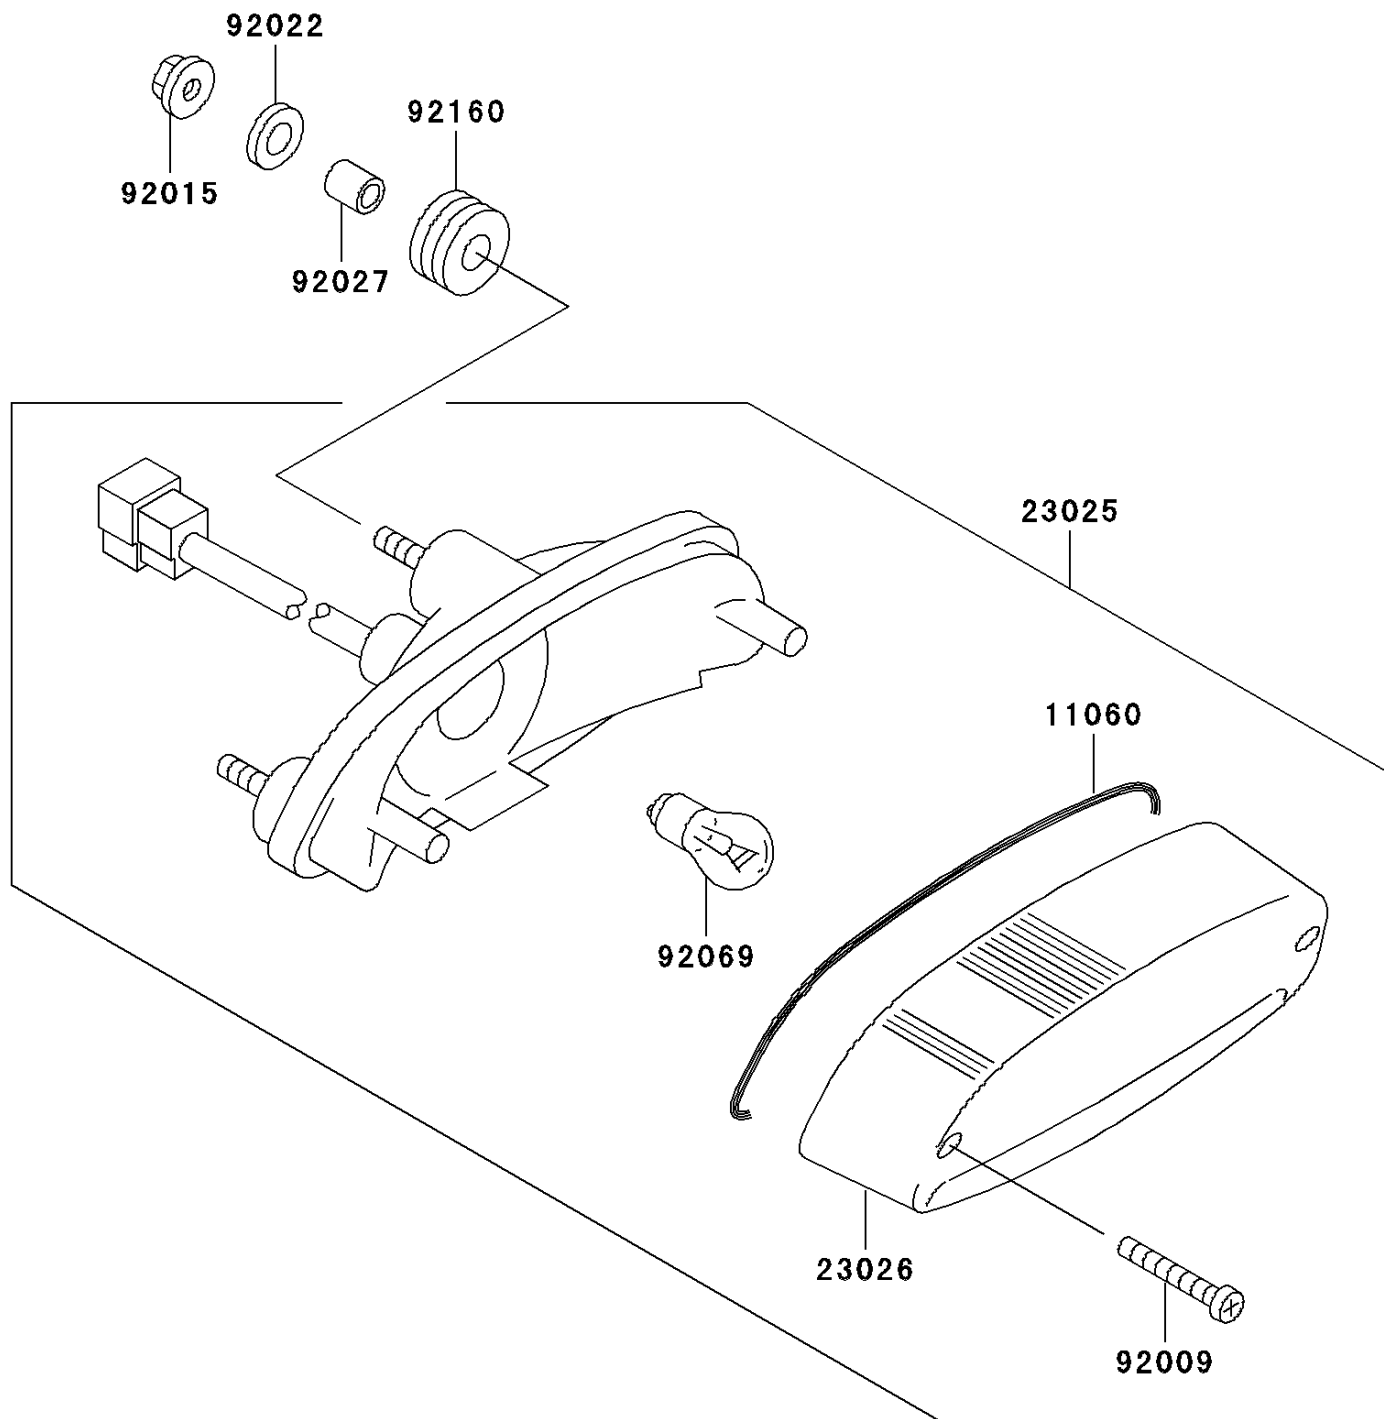

2003 Eliminator 125 (Canada Only) PARTS DIAGRAM

Taillight(s)

F2720

2003 Eliminator 125 (Canada Only) PARTS LIST

Taillight(s)

ITEM NAME	PART NUMBER	QUANTITY
GASKET, TAIL LAMP LENS (Ref # 11060)	11060-1174	1
LAMP-TAIL (Ref # 23025)	23025-1312	1
LENS, TAIL LAMP (Ref # 23026)	23026-1183	1
SCREW, TAPPING, 4X20 (Ref # 92009)	92009-1378	1
NUT, FLANGED, 6MM (Ref # 92015)	92015-1367	1
WASHER, 6.5X20X1.6 (Ref # 92022)	92022-1557	1
COLLAR, 6.8X10X12 (Ref # 92027)	92027-162	1
BULB, 12V 21/5W (Ref # 92069)	92069-063	1
DAMPER (Ref # 92160)	92160-1162	1