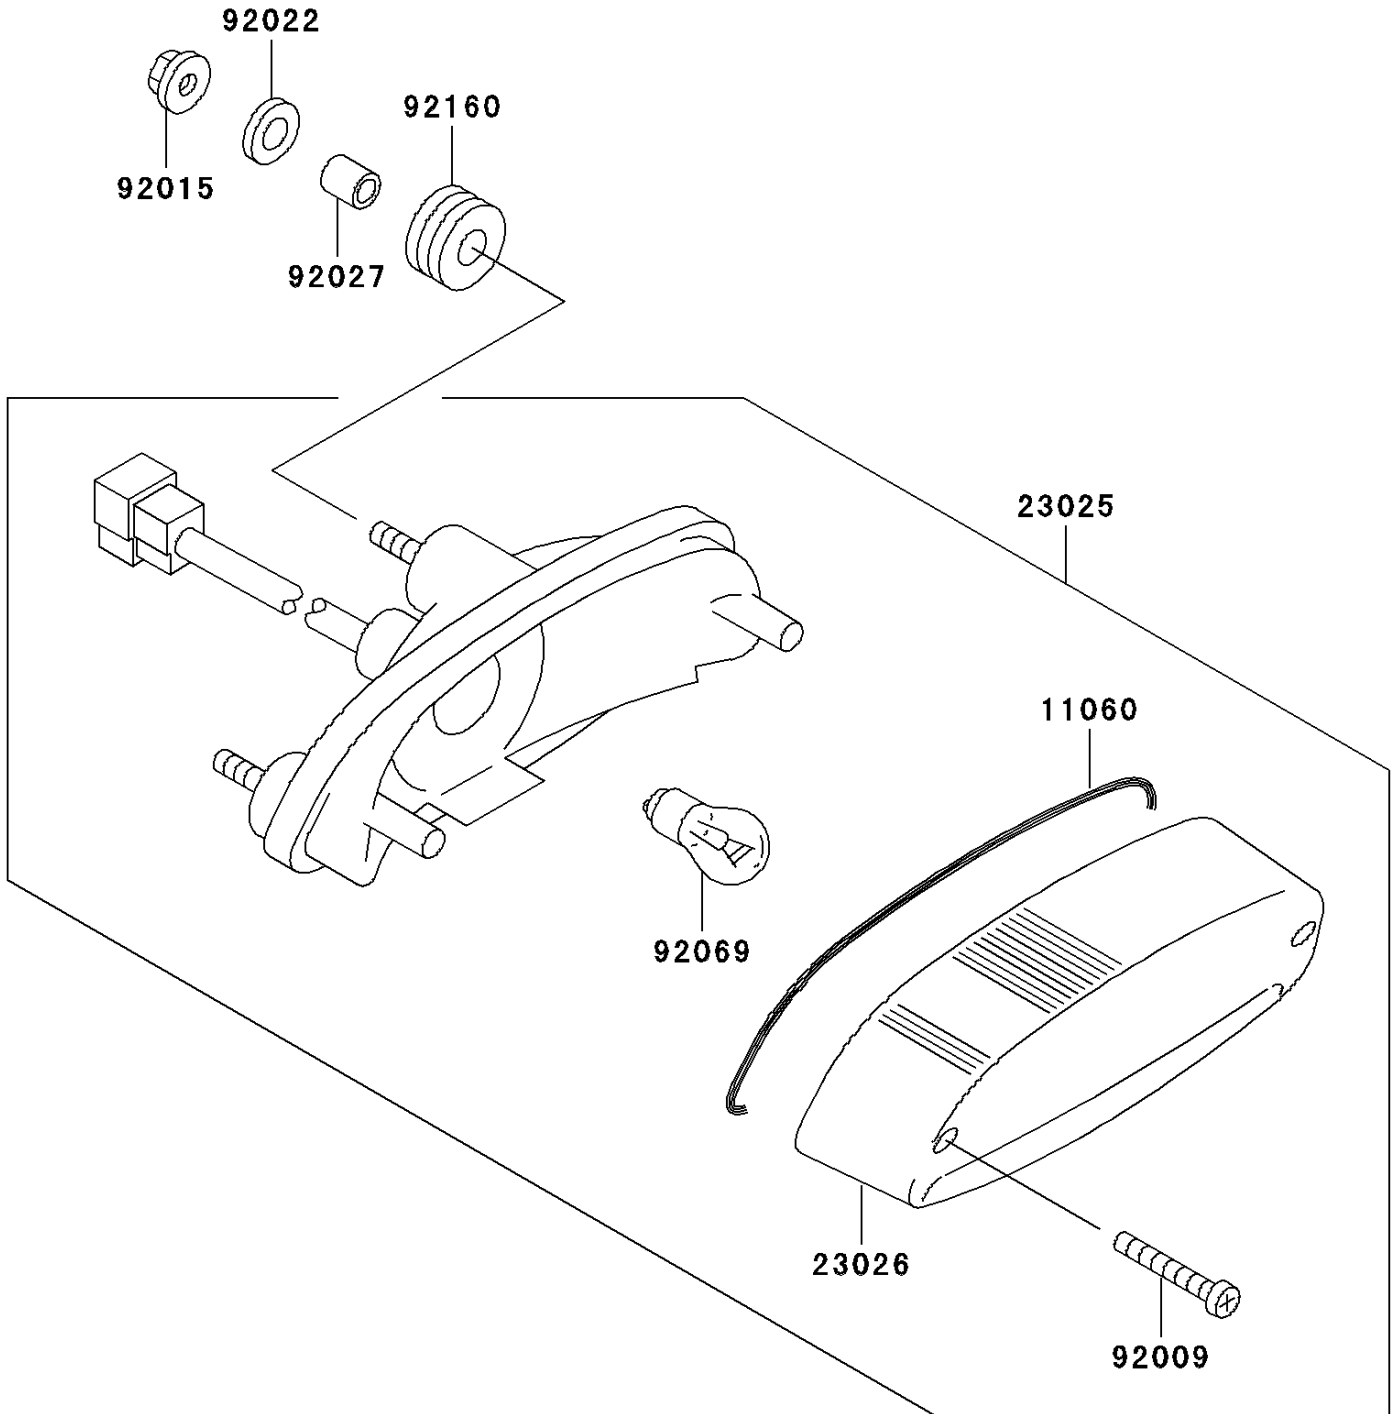

2002 Eliminator 125

PARTS DIAGRAM

Taillight(s)

F2720