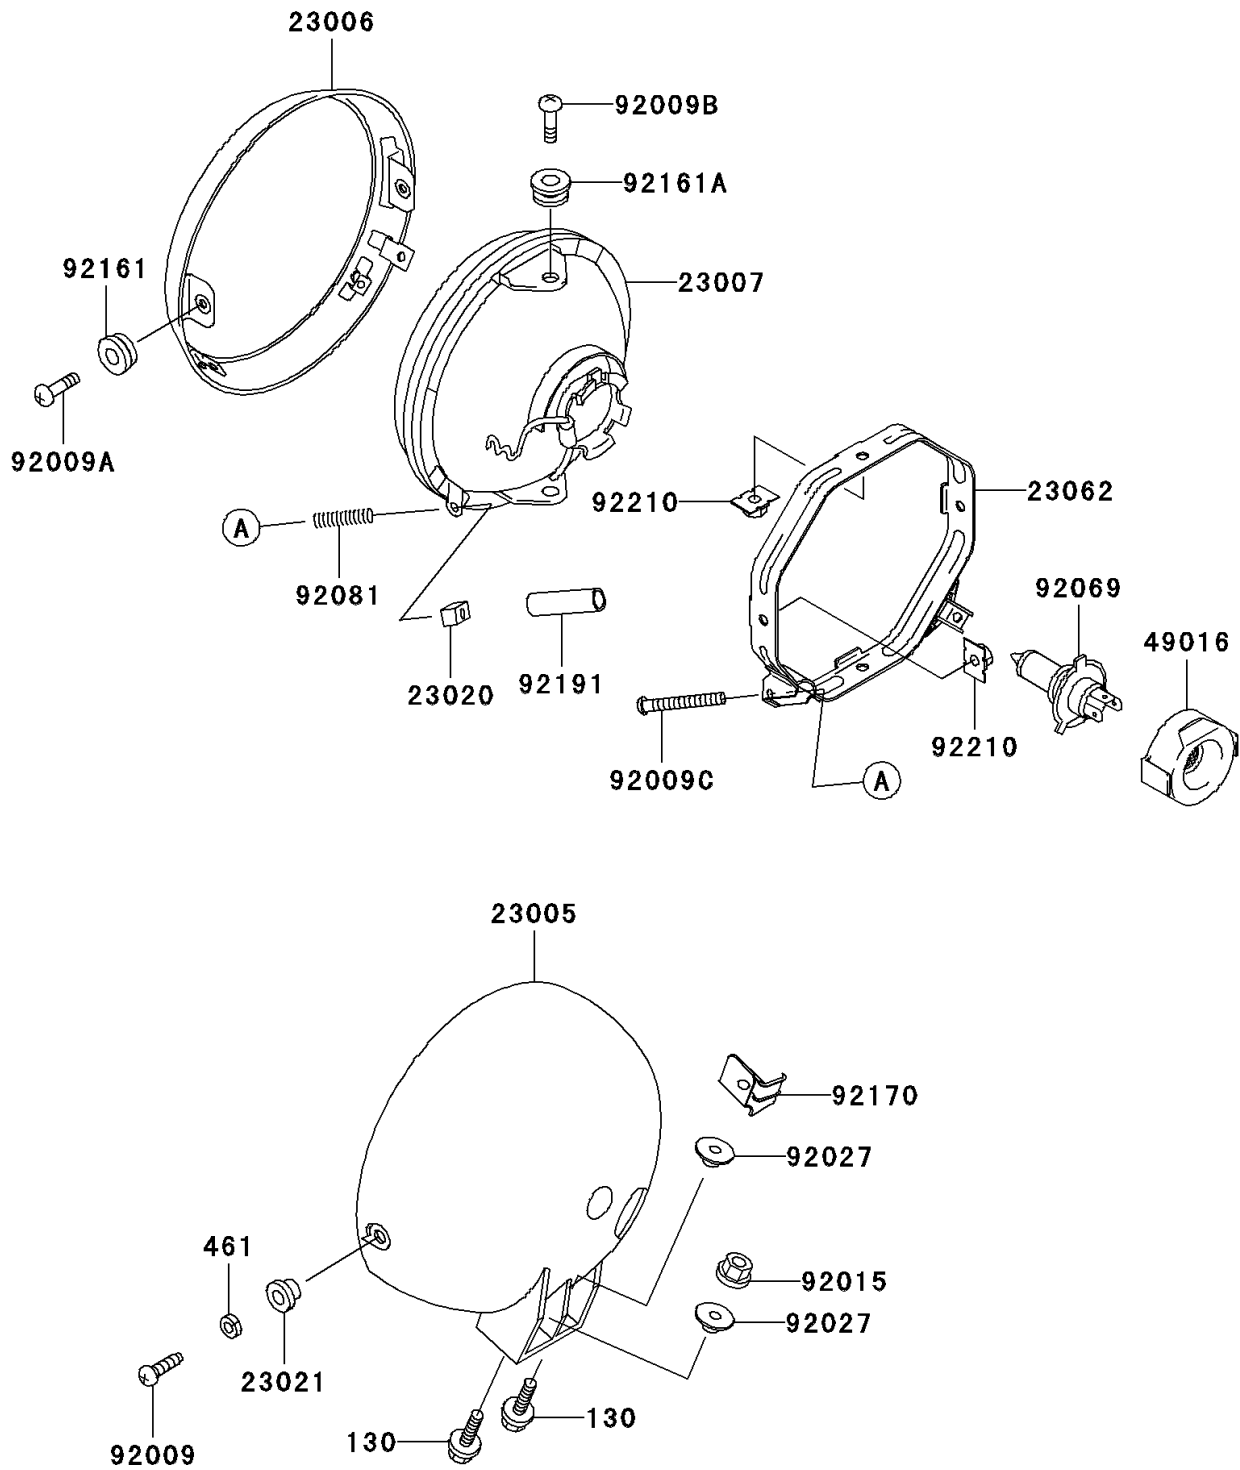

2003 Eliminator 125 (Canada Only) PARTS DIAGRAM

Headlight(s)

F2710

2003 Eliminator 125 (Canada Only) PARTS LIST

Headlight(s)

ITEM NAME	PART NUMBER	QUANTITY
BOLT-FLANGED (Ref # 130)	130V0620	1
WASHER-SPRING,5MM (Ref # 461)	461S0500	1
BODY-COMP-HEAD LAMP (Ref # 23005)	23005-1149	1
RIM-LAMP (Ref # 23006)	23006-1084	1
LENS-COMP,HEAD LAMP (Ref # 23007)	23007-1401	1
NUT,4MM,FOCUS ADJUST (Ref # 23020)	23020-018	1
WASHER (Ref # 23021)	23021-010	1
BRACKET-COMP (Ref # 23062)	23062-1134	1
COVER-SEAL,HEAD LAMP SOCKET (Ref # 49016)	49016-1210	1
SCREW,5MM (Ref # 92009)	92009-1947	1
SCREW,5MM (Ref # 92009A)	92009-1955	1
SCREW,5MM (Ref # 92009B)	92009-1956	1
SCREW,4X50 (Ref # 92009C)	92009-1957	1
NUT,FLANGED,6MM (Ref # 92015)	92015-1367	1
COLLAR,L=6.5 (Ref # 92027)	92027-252	1
BULB,12V 60/55W,H4 (Ref # 92069)	92069-1002	1
SPRING,FOCUS ADJUSTING (Ref # 92081)	92081-1701	1
DAMPER (Ref # 92161)	92161-1187	1
DAMPER (Ref # 92161A)	92161-1188	1
CLAMP,HARNESS (Ref # 92170)	92170-1624	1
TUBE,3.5X5.5X19 (Ref # 92191)	92191-1217	1
NUT,SPECIAL,5MM (Ref # 92210)	92210-1060	1