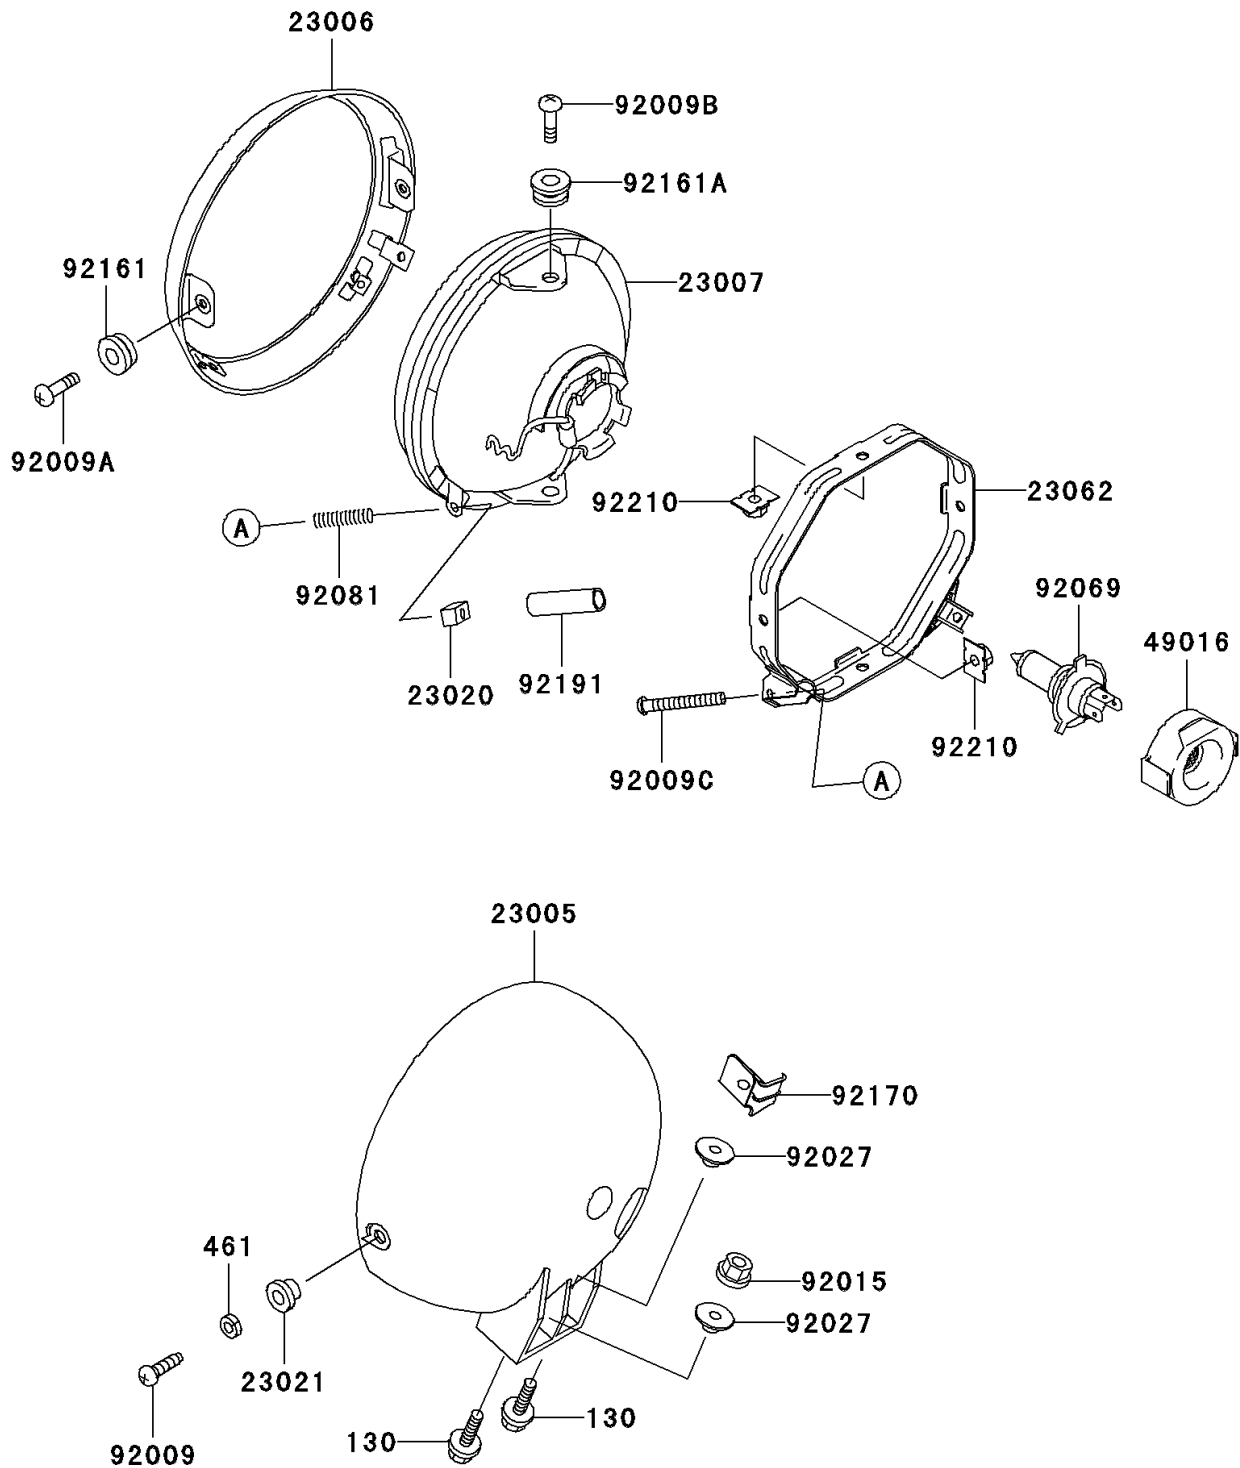

2002 Eliminator 125

PARTS DIAGRAM

Headlight(s)

F2710

2002 Eliminator 125

PARTS LIST

Headlight(s)

ITEM NAME	PART NUMBER	QUANTITY
BOLT-FLANGED (Ref # 130)	130V0620	2
WASHER-SPRING,5MM (Ref # 461)	461S0500	2
BODY-COMP-HEAD LAMP (Ref # 23005)	23005-1149	1
RIM-LAMP (Ref # 23006)	23006-1084	1
LENS-COMP,HEAD LAMP (Ref # 23007)	23007-1401	1
NUT,4MM,FOCUS ADJUST (Ref # 23020)	23020-018	2
WASHER (Ref # 23021)	23021-010	2
BRACKET-COMP (Ref # 23062)	23062-1134	1
COVER-SEAL,HEAD LAMP SOCKET (Ref # 49016)	49016-1210	1
SCREW,5MM (Ref # 92009)	92009-1947	2
SCREW,5MM (Ref # 92009A)	92009-1955	2
SCREW,5MM (Ref # 92009B)	92009-1956	2
SCREW,4X50 (Ref # 92009C)	92009-1957	2
NUT,FLANGED,6MM (Ref # 92015)	92015-1367	1
COLLAR,L=6.5 (Ref # 92027)	92027-252	2
BULB,12V 60/55W,H4 (Ref # 92069)	92069-1002	1
SPRING,FOCUS ADJUSTING (Ref # 92081)	92081-1701	2
DAMPER (Ref # 92161)	92161-1187	2
DAMPER (Ref # 92161A)	92161-1188	2
CLAMP,HARNESS (Ref # 92170)	92170-1624	1
TUBE,3.5X5.5X19 (Ref # 92191)	92191-1217	2
NUT,SPECIAL,5MM (Ref # 92210)	92210-1060	4