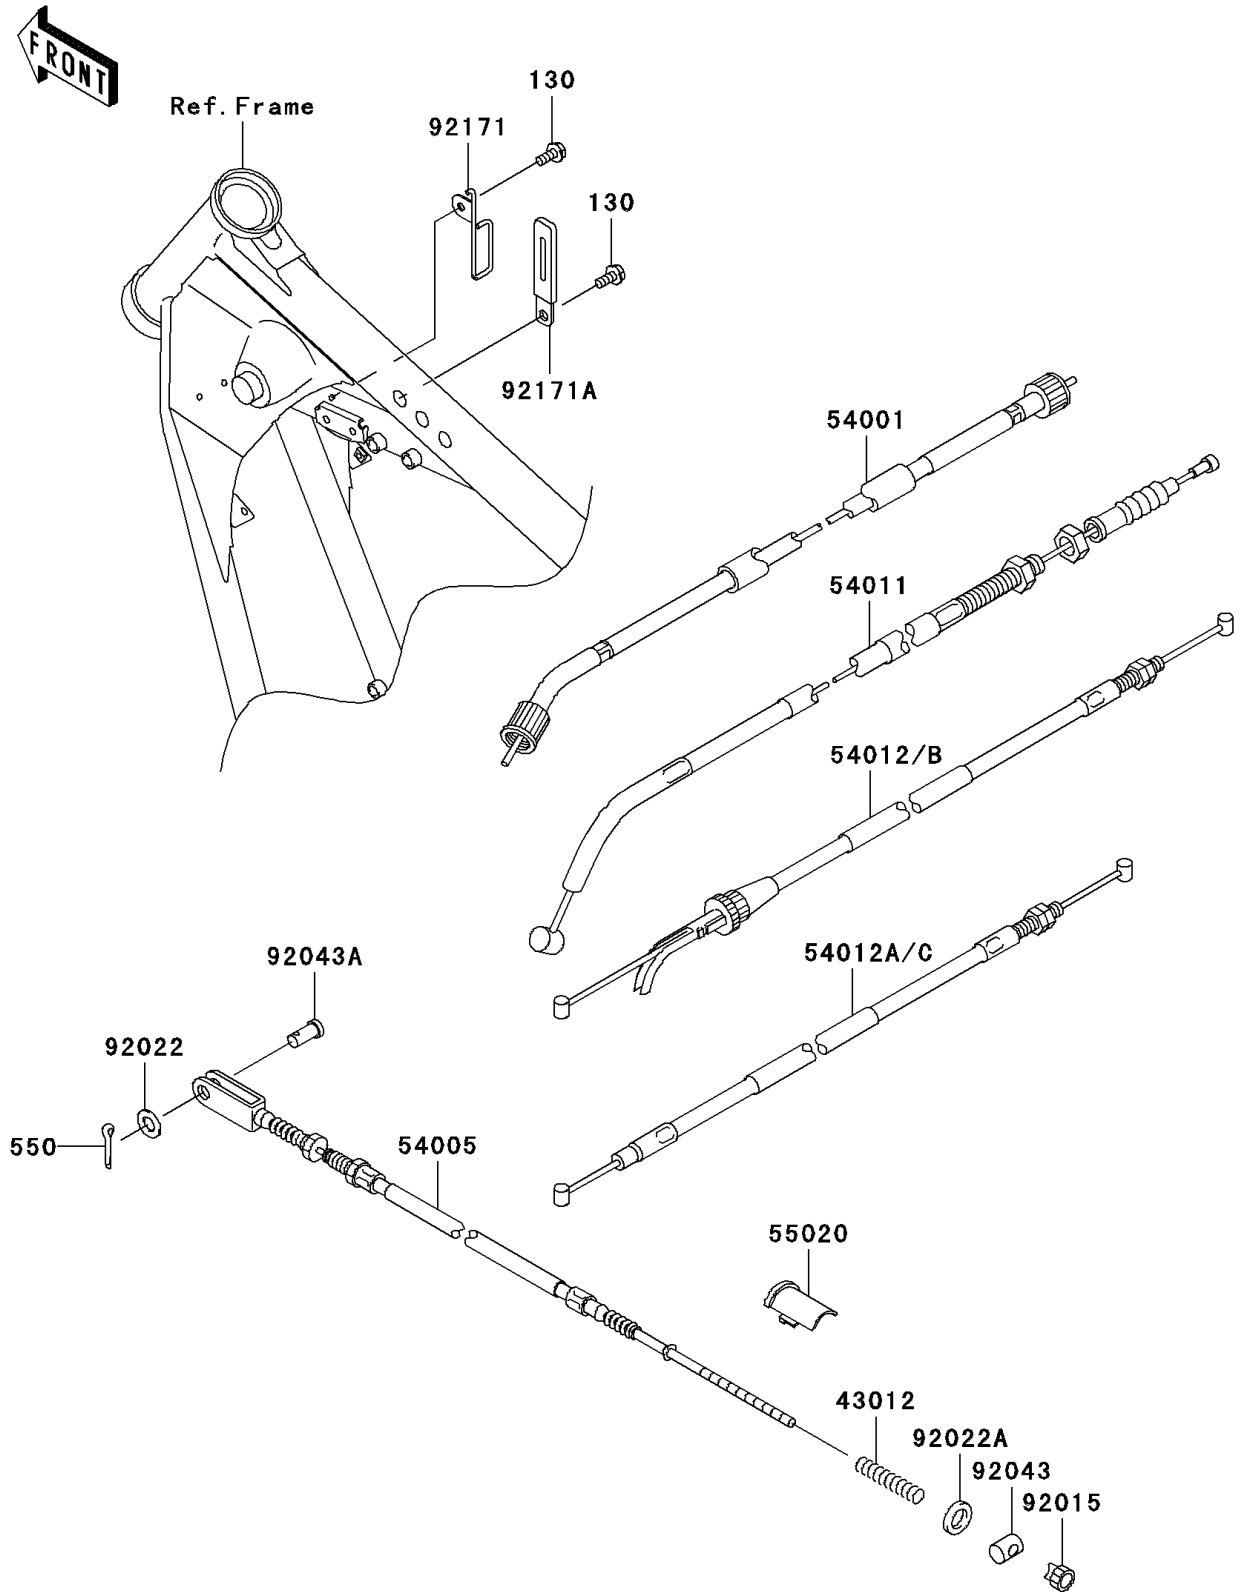

2003 Eliminator 125 (Canada Only) PARTS DIAGRAM

Cables

F2540

2003 Eliminator 125 (Canada Only) PARTS LIST

Cables

ITEM NAME	PART NUMBER	QUANTITY
BOLT-FLANGED,6X14,BLACK (Ref # 130)	130J0614	1
PIN-COTTER,2.0X18 (Ref # 550)	550D2018	1
SPRING,BRAKE ROD (Ref # 43012)	43012-001	1
CABLE-SPEEDMETER (Ref # 54001)	54001-1244	1
CABLE-BRAKE (Ref # 54005)	54005-1192	1
CABLE-CLUTCH (Ref # 54011)	54011-1404	1
CABLE-THROTTLE,OPENING (Ref # 54012B)	54012-1625	1
CABLE-THROTTLE,CLOSING (Ref # 54012C)	54012-1626	1
GUARD,REAR BRAKE CABLE (Ref # 55020)	55020-1687	1
NUT,BRAKE ROD (Ref # 92015)	92015-042	1
WASHER,8.5X16X1.2 (Ref # 92022)	92022-1582	1
WASHER,6.3X10.2X1.6 (Ref # 92022A)	92022-1588	1
PIN,BRAKE ROD (Ref # 92043)	92043-065	1
PIN,8X16 (Ref # 92043A)	92043-1013	1
CLAMP,CLUTCH CABLE (Ref # 92171)	92171-1063	1
CLAMP,WIRING HARNESS,L=60 (Ref # 92171A)	92171-1425	1