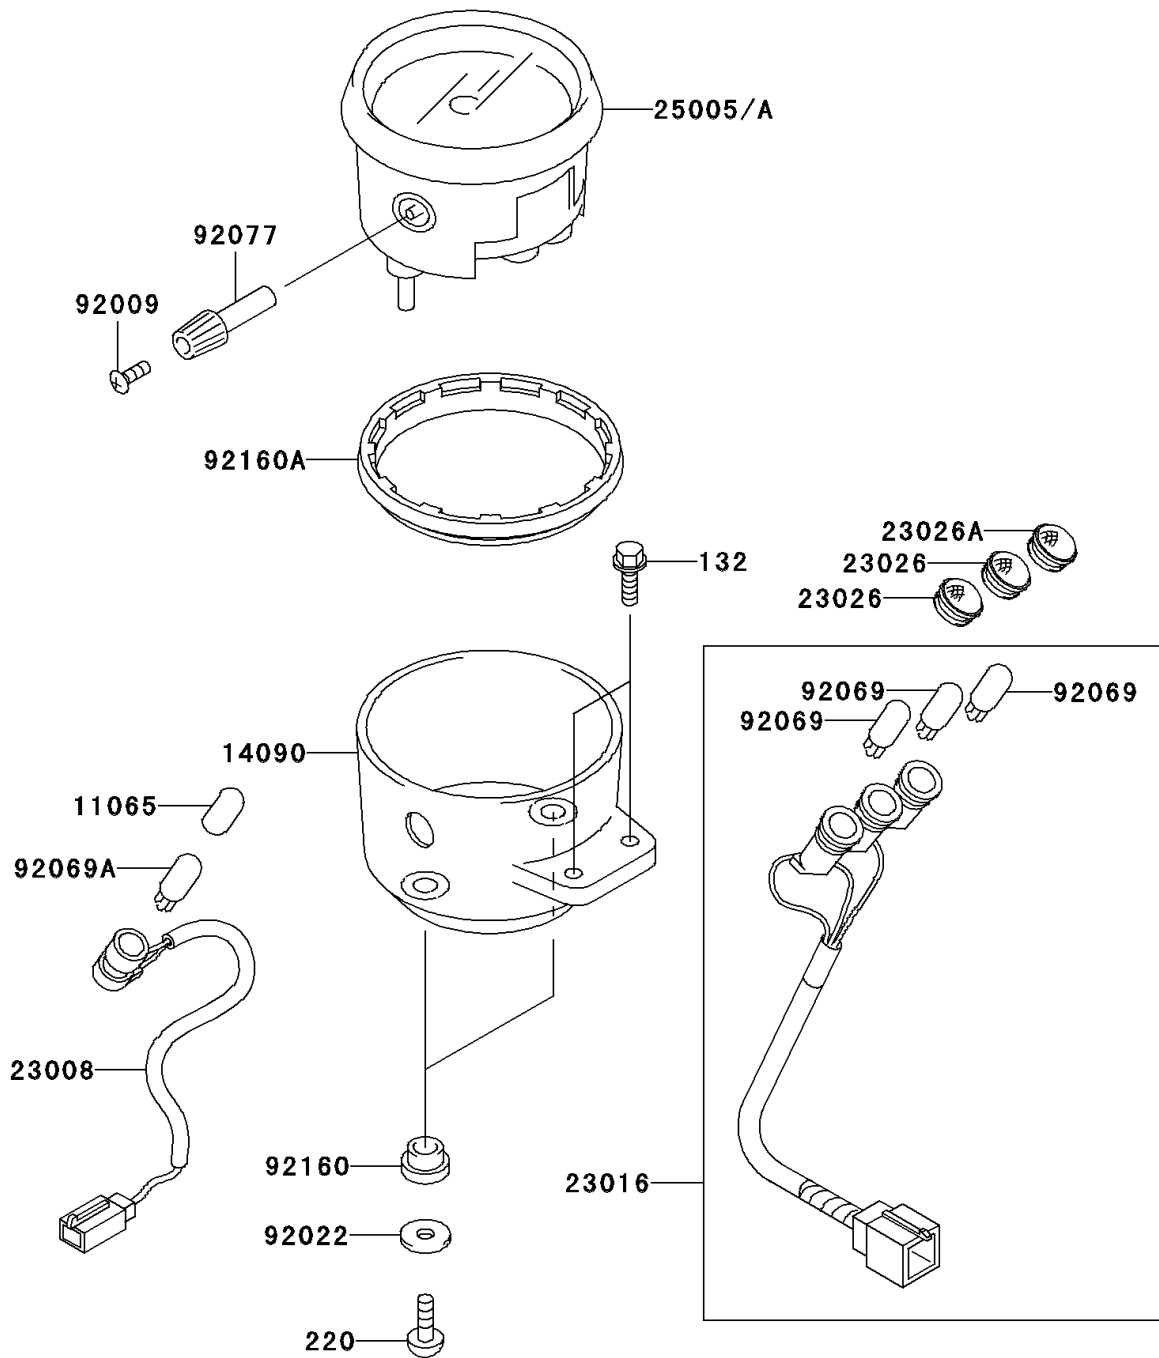

2003 Eliminator 125 (Canada Only) PARTS DIAGRAM

Meter(s)

F2530

2003 Eliminator 125 (Canada Only) PARTS LIST

Meter(s)

| ITEM NAME | PART NUMBER | QUANTITY |
|---------------------------------------|-------------|----------|
| BOLT-FLANGED-SMALL (Ref # 132) | 132E0616 | 1 |
| SCREW-PAN-CROS (Ref # 220) | 220E0408 | 1 |
| CAP,BULB (Ref # 11065) | 11065-1097 | 1 |
| COVER,SPEEDOMETER,LWR (Ref # 14090) | 14090-1863 | 1 |
| SOCKET-ASSY,SPEEDOMETER (Ref # 23008) | 23008-1356 | 1 |
| LAMP-ASSY (Ref # 23016) | 23016-1175 | 1 |
| LENS,GREEN (Ref # 23026) | 23026-1171 | 1 |
| LENS,BLUE (Ref # 23026A) | 23026-1172 | 1 |
| SPEEDOMETER,KPH (Ref # 25005) | 25005-1711 | 1 |
| SCREW,2X6,BLACK (Ref # 92009) | 92009-1172 | 1 |
| WASHER,4.5X10X0.8 (Ref # 92022) | 92022-1822 | 1 |
| BULB,12V 3.4W,T10 (Ref # 92069) | 92069-1007 | 1 |
| BULB,12V 1.7W,T10 (Ref # 92069A) | 92069-1059 | 1 |
| KNOB,TRIP (Ref # 92077) | 92077-1124 | 1 |
| DAMPER (Ref # 92160) | 92160-1068 | 1 |
| DAMPER,SHOCK,METER (Ref # 92160A) | 92160-1380 | 1 |