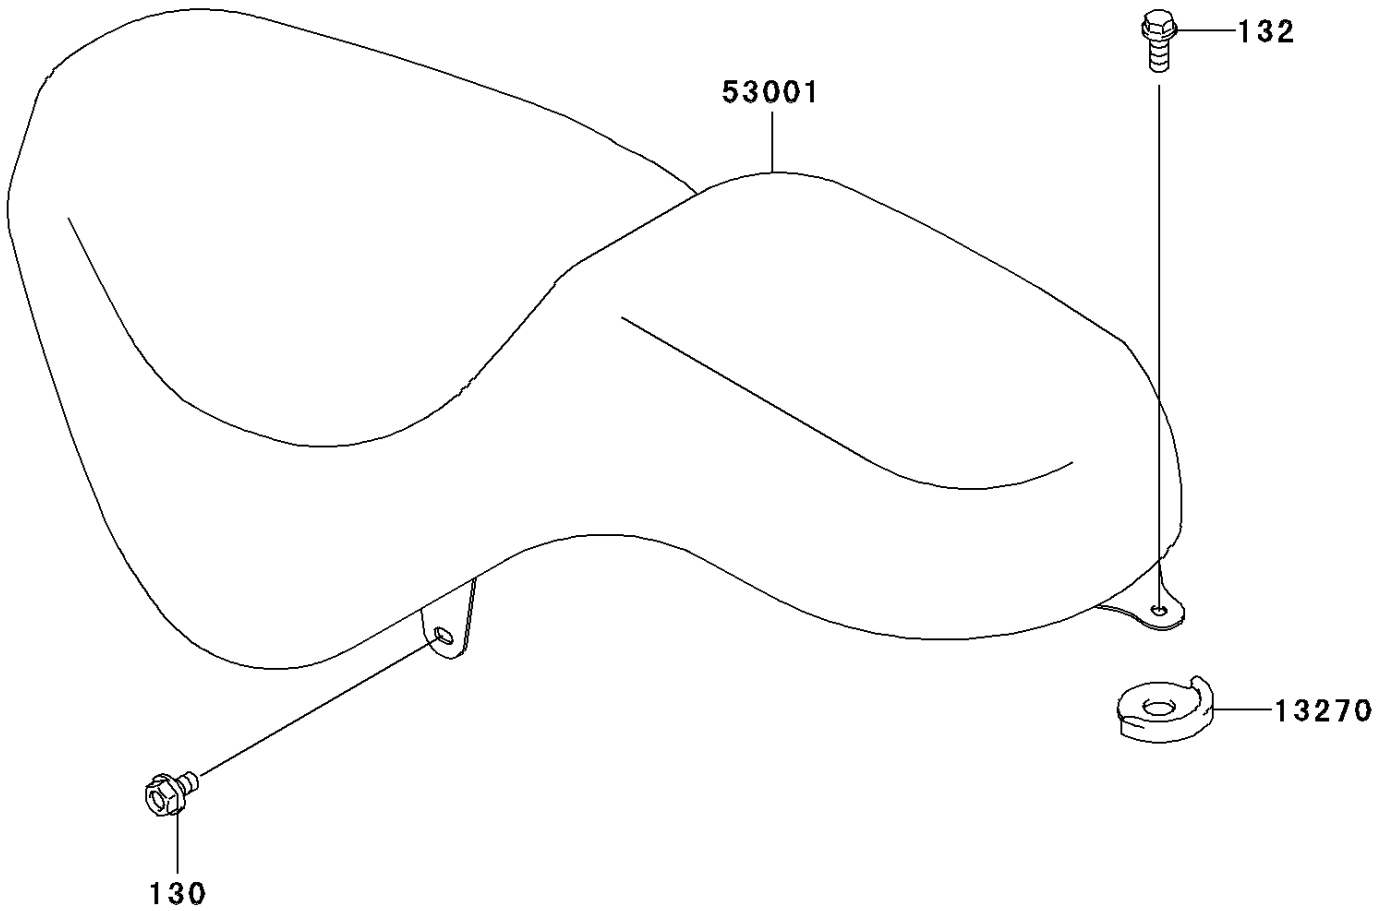

2004 Eliminator 125 PARTS DIAGRAM

Seat

F2510

2004 Eliminator 125 PARTS LIST

Seat

ITEM NAME	PART NUMBER	QUANTITY
BOLT-FLANGED (Ref # 130)	130J0610	2
BOLT-FLANGED-SMALL,6X14 (Ref # 132)	132E0614	1
PLATE,RR SEAT,FR (Ref # 13270)	13270-1484	1
SEAT-ASSY,DUAL,W/BAND,BLACK (Ref # 53001)	53001-1847-MA	1