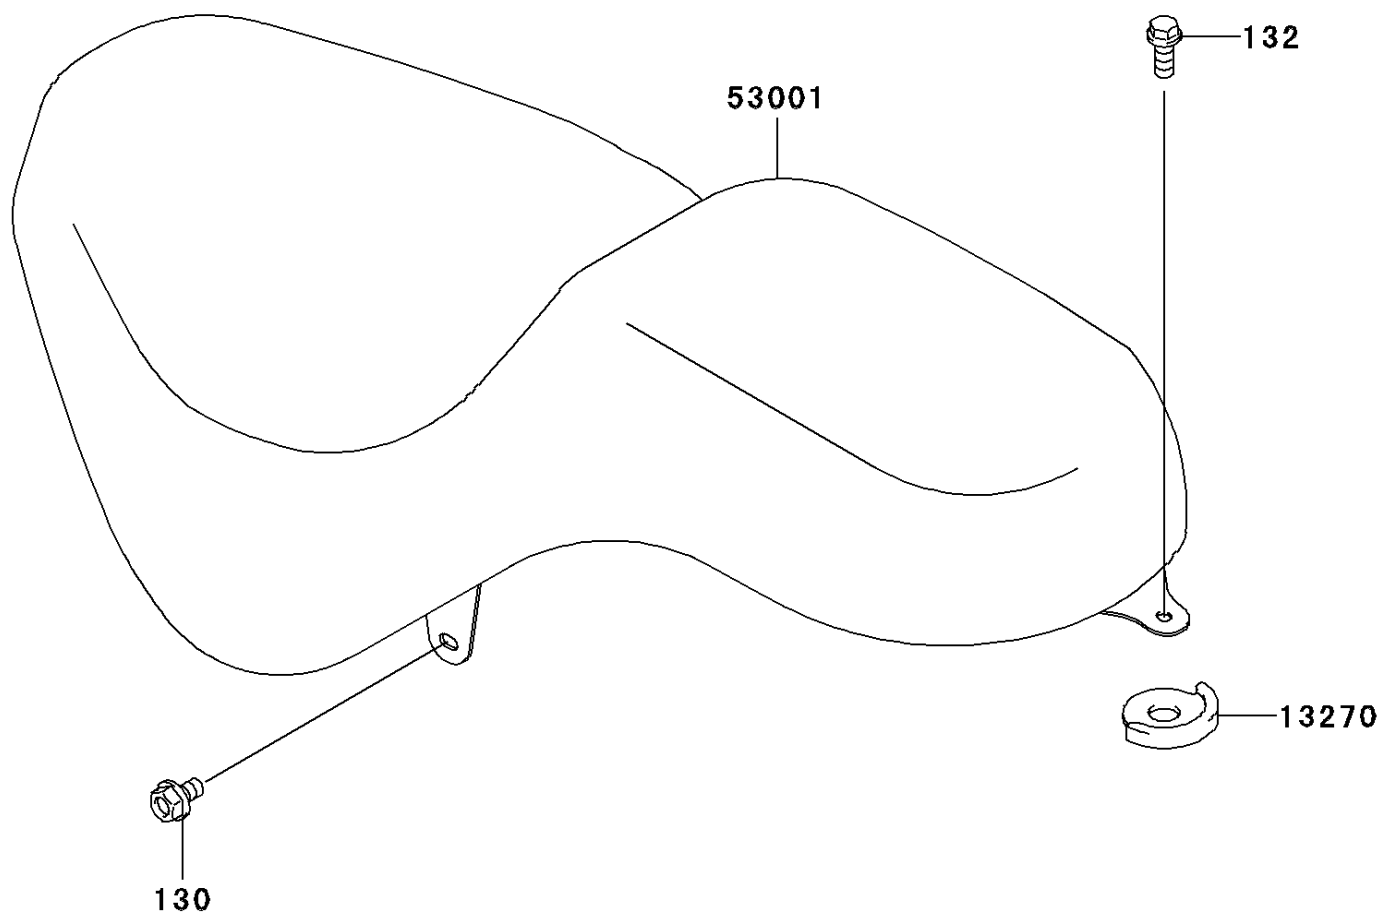

2003 Eliminator 125 (Canada Only) PARTS DIAGRAM

Seat

F2510

2003 Eliminator 125 (Canada Only) PARTS LIST

Seat

ITEM NAME	PART NUMBER	QUANTITY
BOLT-FLANGED (Ref # 130)	130J0610	1
BOLT-FLANGED-SMALL,6X14 (Ref # 132)	132E0614	1
PLATE,RR SEAT,FR (Ref # 13270)	13270-1484	1
SEAT-ASSY,DUAL,W/BAND,BLACK (Ref # 53001)	53001-1847-MA	1