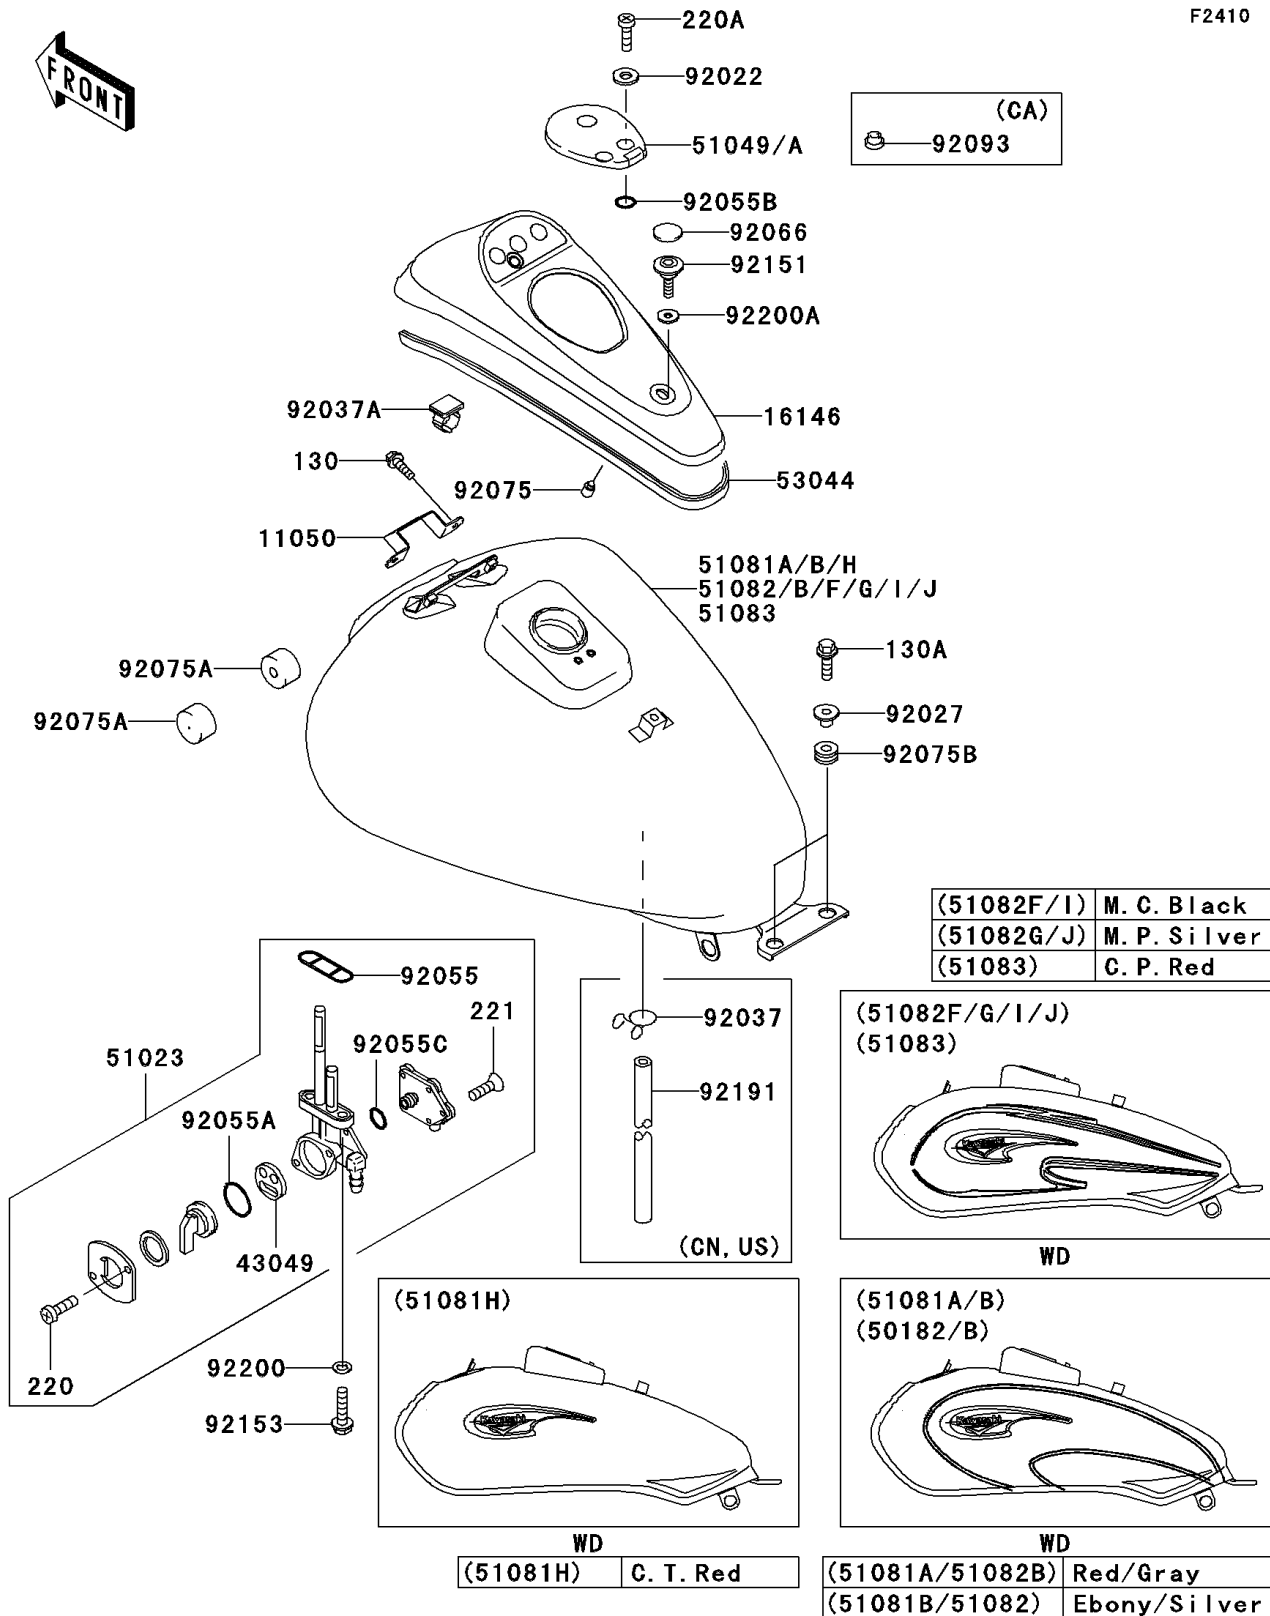

2004 Eliminator 125 PARTS DIAGRAM

Fuel Tank

F2410

2004 Eliminator 125 PARTS LIST

Fuel Tank

ITEM NAME	PART NUMBER	QUANTITY
BRACKET,FUEL TANK COVER (Ref # 11050)	11050-1433	1
COVER-ASSY,FUEL TANK (Ref # 16146)	16146-1190	1
PACKING,TAP VALVE (Ref # 43049)	43049-1091	1
TAP-ASSY,FUEL (Ref # 51023)	51023-1279	1
CAP-TANK,FUEL (Ref # 51049A)	51049-1142	1
TRIM,L=870 (Ref # 53044)	53044-1316	1
WASHER,5.1X10X1.0 (Ref # 92022)	92022-1977	2
COLLAR,L=13.1 (Ref # 92027)	92027-251	2
CLAMP,TUBE (Ref # 92037A)	92037-1794	1
RING-O,FUEL TAP PACKING (Ref # 92055)	92055-1112	1
RING-O,TAP LEVER (Ref # 92055A)	92055-1419	1
RING-O,ID=9 (Ref # 92055B)	92055-1552	2
RING-O (Ref # 92055C)	92055-1664	1
PLUG (Ref # 92066)	92066-1301	2
DAMPER (Ref # 92075)	92075-035	2
DAMPER,FUEL TANK (Ref # 92075A)	92075-101	2
DAMPER (Ref # 92075B)	92075-209	2
BOLT,6MM (Ref # 92151)	92151-1248	2
BOLT,FLANGED,6X25 (Ref # 92153)	92153-0514	2
WASHER,6.5X11.5X0.8 (Ref # 92200)	92200-0117	2
WASHER,9.3X18X1.6 (Ref # 92200A)	92200-1439	2
BOLT-FLANGED (Ref # 130)	130J0612	2
BOLT-FLANGED (Ref # 130A)	130J0620	2
SCREW-PAN-CROS (Ref # 220)	220B0308	2
SCREW-PAN-CROS (Ref # 220A)	220D0510	2
SCREW-CSK-CROS,4X14 (Ref # 221)	221B0414	5
TANK-COMP-FUEL,M.P.SILVER (Ref # 51082G)	51082-5437-170	1
TANK-COMP-FUEL,M.P.SILVER (Ref # 51082J)	51082-5446-170	1
TANK-COMP-FUEL,C.P.RED (Ref # 51083)	51083-5229-G2	1

2004 Eliminator 125 PARTS LIST

Fuel Tank

ITEM NAME	PART NUMBER	QUANTITY
CLAMP (Ref # 92037)	92037-1712	1
SEAL,FUEL TANK CAP (Ref # 92093)	92093-1030	1
TUBE,7X10X530 (Ref # 92191)	92191-1302	1