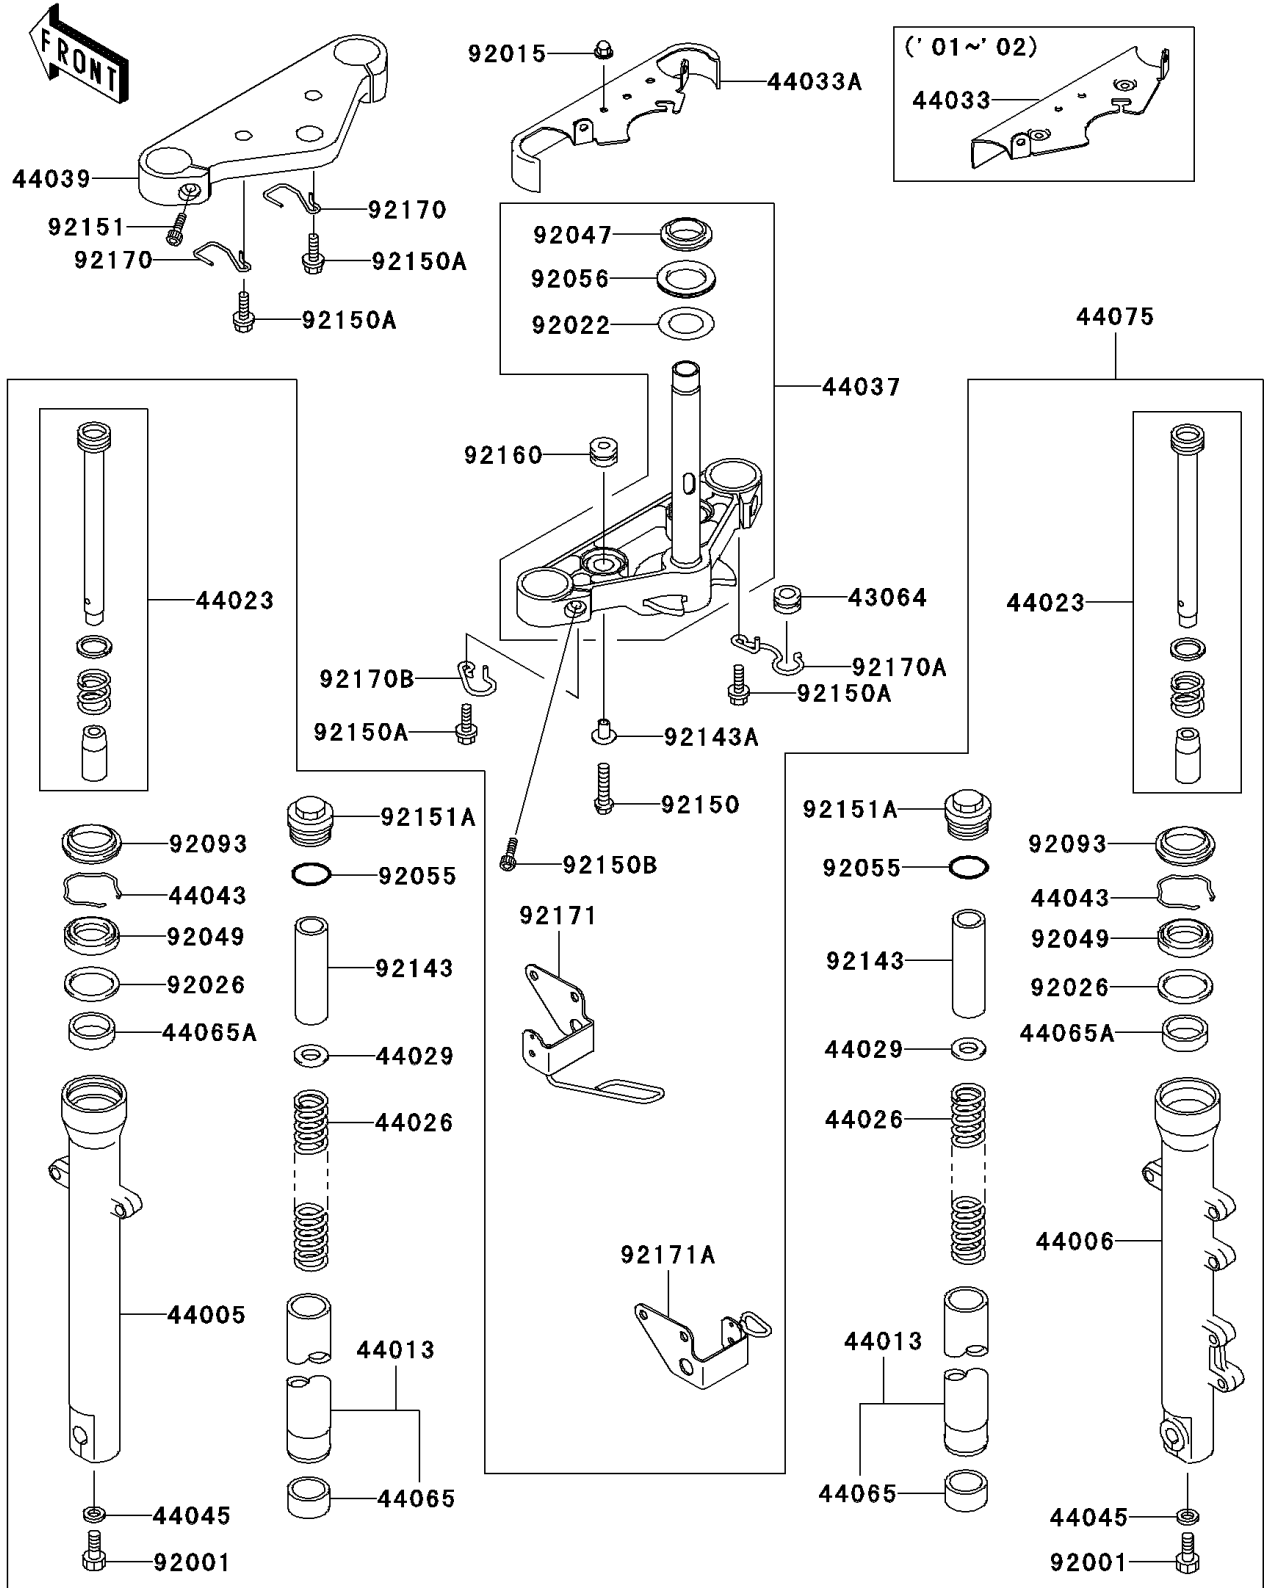

# 2004 Eliminator 125 PARTS DIAGRAM

Front Fork

F2340

## 2004 Eliminator 125 PARTS LIST

### Front Fork

ITEM NAME	PART NUMBER	QUANTITY
GROMMET,HOSE CLAMP (Ref # 43064)	43064-007	2
PIPE-LEFT FORK OUTER (Ref # 44005)	44005-1391	1
PIPE-RIGHT FORK OUTER (Ref # 44006)	44006-1390	1
PIPE-FORK INNER (Ref # 44013)	44013-1444	2
CYLINDER-SET-FORK (Ref # 44023)	44023-1128	2
SPRING-FRONT FORK (Ref # 44026)	44026-1680	2
SEAT-FORK SPRING (Ref # 44029)	44029-1136	2
COVER-FORK (Ref # 44033A)	44033-1270	1
HOLDER-FORK UNDER (Ref # 44037)	44037-1361	1
HOLDER-FORK UPPER (Ref # 44039)	44039-1275	1
RING,OIL SEAL STOPPER (Ref # 44043)	44043-057	2
GASKET,FORK CYLINDER BOLT (Ref # 44045)	44045-051	2
BUSHING-FRONT FORK,INNER PIPE (Ref # 44065)	44065-1123	2
BUSHING-FRONT FORK,OUTER TUBE (Ref # 44065A)	44065-1124	2
DAMPER-SET-FORK (Ref # 44075)	44075-1076	1
BOLT,FORK CYLINDER (Ref # 92001)	92001-1464	2
NUT,CAP,6MM (Ref # 92015)	92015-1385	2
WASHER,30.5X50X0.6 (Ref # 92022)	92022-231	1
SPACER (Ref # 92026)	92026-1365	2
RACE,STEERING STEM BEARING (Ref # 92047)	92047-012	1
SEAL-OIL,FORK OUTER TUBE (Ref # 92049)	92049-1340	2
RING-O,FORK TOP (Ref # 92055)	92055-1367	2
SEAL-OIL,STEERING STEM (Ref # 92056)	92056-003	1
SEAL,FORK OUTER TUBE (Ref # 92093)	92093-1280	2
COLLAR,FORK (Ref # 92143)	92143-1311	2
COLLAR,L=12 (Ref # 92143A)	92143-1683	2
BOLT,FLANGED,6X27 (Ref # 92150)	92150-1124	2
BOLT,6X14 (Ref # 92150A)	92150-1340	4
BOLT,SOCKET,10X25 (Ref # 92150B)	92150-1387	2

### Front Fork

ITEM NAME	PART NUMBER	QUANTITY
BOLT (Ref # 92151)	92151-1261	2
BOLT,FORK TOP (Ref # 92151A)	92151-1262	2
DAMPER (Ref # 92160)	92160-1167	2
CLAMP,CABLE (Ref # 92170)	92170-1769	2
CLAMP,HOSE (Ref # 92170A)	92170-1840	1
CLAMP,CABLE (Ref # 92170B)	92170-1841	1
CLAMP,CABLE (Ref # 92171)	92171-1294	1
CLAMP,BRAKE HOSE (Ref # 92171A)	92171-1295	1