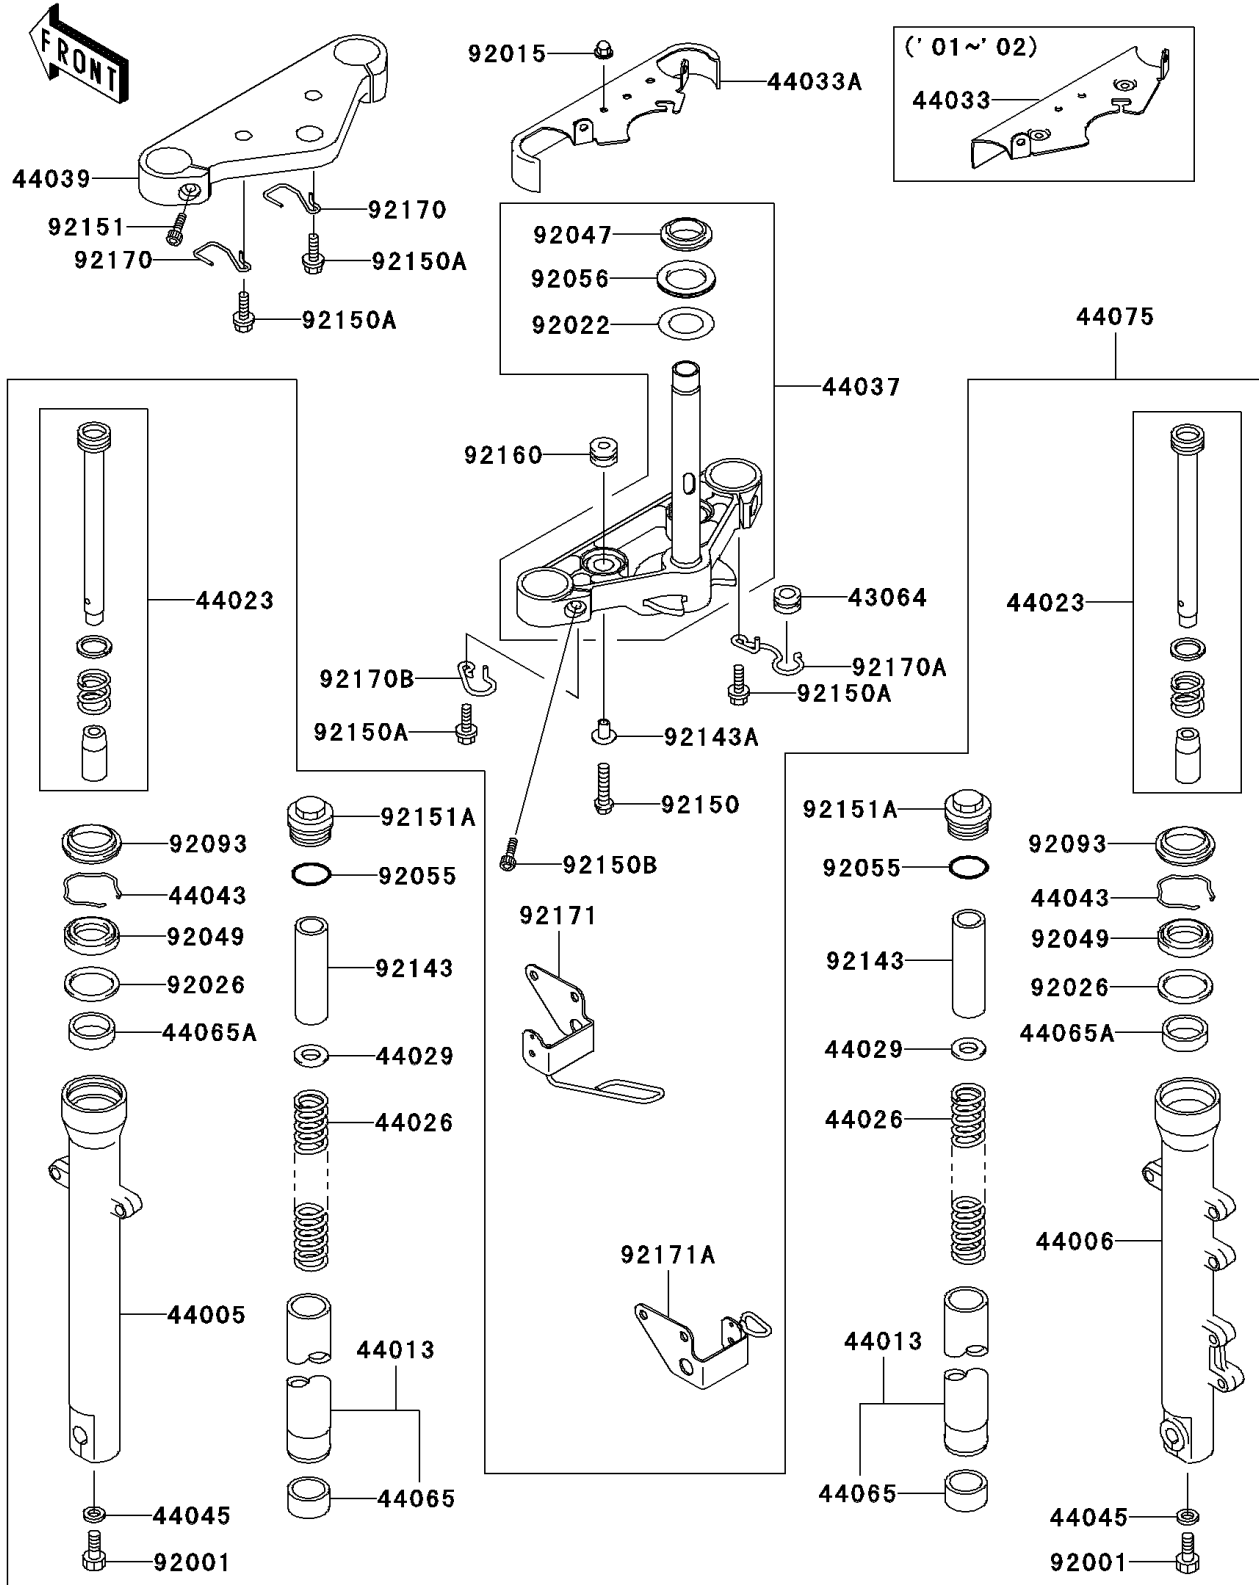

2003 Eliminator 125 (Canada Only) PARTS DIAGRAM

Front Fork

F2340

2003 Eliminator 125 (Canada Only) PARTS LIST

Front Fork

ITEM NAME	PART NUMBER	QUANTITY
GROMMET,HOSE CLAMP (Ref # 43064)	43064-007	1
PIPE-LEFT FORK OUTER (Ref # 44005)	44005-1391	1
PIPE-RIGHT FORK OUTER (Ref # 44006)	44006-1390	1
PIPE-FORK INNER (Ref # 44013)	44013-1444	1
CYLINDER-SET-FORK (Ref # 44023)	44023-1128	1
SPRING-FRONT FORK (Ref # 44026)	44026-1680	1
SEAT-FORK SPRING (Ref # 44029)	44029-1136	1
COVER-FORK (Ref # 44033A)	44033-1270	1
HOLDER-FORK UNDER (Ref # 44037)	44037-1361	1
HOLDER-FORK UPPER (Ref # 44039)	44039-1275	1
RING,OIL SEAL STOPPER (Ref # 44043)	44043-057	1
GASKET,FORK CYLINDER BOLT (Ref # 44045)	44045-051	1
BUSHING-FRONT FORK,INNER PIPE (Ref # 44065)	44065-1123	1
BUSHING-FRONT FORK,OUTER TUBE (Ref # 44065A)	44065-1124	1
DAMPER-SET-FORK (Ref # 44075)	44075-1076	1
BOLT,FORK CYLINDER (Ref # 92001)	92001-1464	1
NUT,CAP,6MM (Ref # 92015)	92015-1385	1
WASHER,30.5X50X0.6 (Ref # 92022)	92022-231	1
SPACER (Ref # 92026)	92026-1365	1
RACE,STEERING STEM BEARING (Ref # 92047)	92047-012	1
SEAL-OIL,FORK OUTER TUBE (Ref # 92049)	92049-1340	1
RING-O,FORK TOP (Ref # 92055)	92055-1367	1
SEAL-OIL,STEERING STEM (Ref # 92056)	92056-003	1
SEAL,FORK OUTER TUBE (Ref # 92093)	92093-1280	1
COLLAR,FORK (Ref # 92143)	92143-1311	1
COLLAR,L=12 (Ref # 92143A)	92143-1683	1
BOLT,FLANGED,6X27 (Ref # 92150)	92150-1124	1
BOLT,6X14 (Ref # 92150A)	92150-1340	1
BOLT,SOCKET,10X25 (Ref # 92150B)	92150-1387	1

2003 Eliminator 125 (Canada Only) PARTS LIST

Front Fork

ITEM NAME	PART NUMBER	QUANTITY
BOLT (Ref # 92151)	92151-1261	1
BOLT,FORK TOP (Ref # 92151A)	92151-1262	1
DAMPER (Ref # 92160)	92160-1167	1
CLAMP,CABLE (Ref # 92170)	92170-1769	1
CLAMP,HOSE (Ref # 92170A)	92170-1840	1
CLAMP,CABLE (Ref # 92170B)	92170-1841	1
CLAMP,CABLE (Ref # 92171)	92171-1294	1
CLAMP,BRAKE HOSE (Ref # 92171A)	92171-1295	1