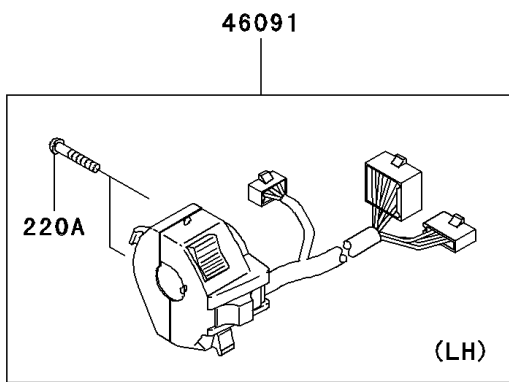

2003 Eliminator 125 (Canada Only) PARTS DIAGRAM

Handlebar

2003 Eliminator 125 (Canada Only) PARTS LIST

Handlebar

ITEM NAME	PART NUMBER	QUANTITY
BOLT-UPSET (Ref # 112)	112J0622	1
BOLT-SOCKET,8X30,BLACK (Ref # 120)	120S0830	1
BOLT-FLANGED-SMALL (Ref # 132)	132E0616	1
SCREW-PAN-CROS (Ref # 220)	220C0525	1
SCREW-PAN-CROS (Ref # 220A)	220C0530	1
SCREW-PAN-CROS (Ref # 220B)	220C0540	1
SCREW-CSK-CROS (Ref # 221)	221C0316	1
WASHER-PLAIN-SMALL,6MM,BLACK (Ref # 410)	410F0600	1
WASHER-SPRING,10MM (Ref # 461)	461F1000	1
BRACKET (Ref # 11051)	11051-1679	1
WEIGHT,HANDLE (Ref # 13042)	13042-1126	1
HOLDER,CLUTCH LEVER (Ref # 13091)	13091-1272	1
SWITCH,CLUTCH,BLACK (Ref # 27010)	27010-1094	1
HANDLE (Ref # 46003)	46003-1555	1
HOLDER-HANDLE,UPP (Ref # 46012)	46012-1316	1
HOLDER-HANDLE,LWR,LH (Ref # 46012A)	46012-1324	1
HOLDER-HANDLE,LWR,RH (Ref # 46012B)	46012-1325	1
GRIP-ASSY,THROTTLE (Ref # 46019)	46019-1107	1
GRIP,LH (Ref # 46075)	46075-1080	1
LEVER-ASSY-GRIP,CLUTCH (Ref # 46076A)	46076-1244	1
HOUSING-ASSY-CONTROL,LH (Ref # 46091)	46091-1768	1
HOUSING-ASSY-CONTROL,RH (Ref # 46091A)	46091-1769	1
LEVER-GRIP,CLUTCH (Ref # 46092)	46092-1206	1
MIRROR-ASSY,LH (Ref # 56001)	56001-1327	1
MIRROR-ASSY,RH (Ref # 56001A)	56001-1328	1
SCREW,CABLE ADJUST,8MM,BLACK (Ref # 92009)	92009-1134	1
SCREW,8X20 (Ref # 92009A)	92009-1484	1
NUT,CABLE ADJUST LOCK,8MM,BLK (Ref # 92015)	92015-1197	1
NUT,CAP,10MM (Ref # 92015A)	92015-1961	1

2003 Eliminator 125 (Canada Only) PARTS LIST

Handlebar

ITEM NAME	PART NUMBER	QUANTITY
PLUG (Ref # 92066)	92066-1277	1
BOLT,LEVER SET (Ref # 92151)	92151-1986	1
NUT,LOCK,6MM (Ref # 92210)	92210-0006	1