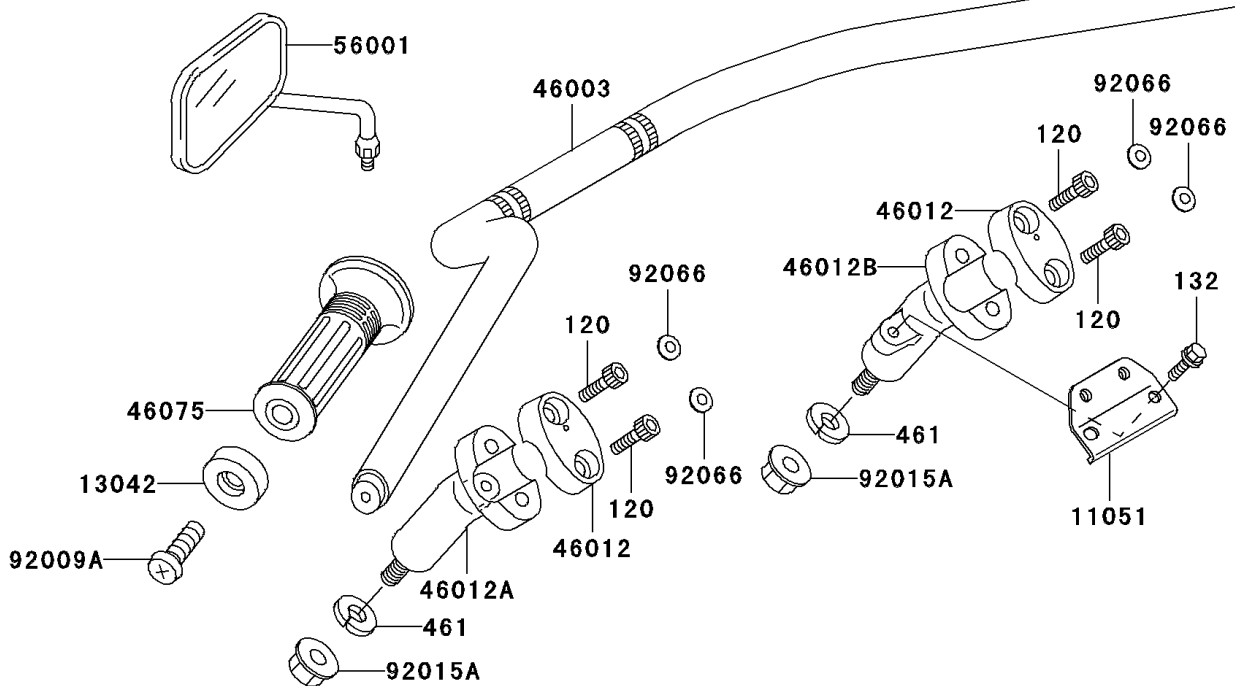

2003 Eliminator 125 (Canada Only) PARTS DIAGRAM

Handlebar

2003 Eliminator 125 (Canada Only) PARTS LIST

Handlebar

ITEM NAME	PART NUMBER	QUANTITY
BOLT-UPSET (Ref # 112)	112J0622	1
BOLT-SOCKET,8X30,BLACK (Ref # 120)	120S0830	1
BOLT-FLANGED-SMALL (Ref # 132)	132E0616	1
SCREW-PAN-CROS (Ref # 220)	220C0525	1
SCREW-PAN-CROS (Ref # 220A)	220C0530	1
SCREW-PAN-CROS (Ref # 220B)	220C0540	1
SCREW-CSK-CROS (Ref # 221)	221C0316	1
WASHER-PLAIN-SMALL,6MM,BLACK (Ref # 410)	410F0600	1
WASHER-SPRING,10MM (Ref # 461)	461F1000	1
BRACKET (Ref # 11051)	11051-1679	1
WEIGHT,HANDLE (Ref # 13042)	13042-1126	1
HOLDER,CLUTCH LEVER (Ref # 13091)	13091-1272	1
SWITCH,CLUTCH,BLACK (Ref # 27010)	27010-1094	1
HANDLE (Ref # 46003)	46003-1555	1
HOLDER-HANDLE,UPP (Ref # 46012)	46012-1316	1
HOLDER-HANDLE,LWR,LH (Ref # 46012A)	46012-1324	1
HOLDER-HANDLE,LWR,RH (Ref # 46012B)	46012-1325	1
GRIP-ASSY,THROTTLE (Ref # 46019)	46019-1107	1
GRIP,LH (Ref # 46075)	46075-1080	1
LEVER-ASSY-GRIP,CLUTCH (Ref # 46076A)	46076-1244	1
HOUSING-ASSY-CONTROL,LH (Ref # 46091)	46091-1768	1
HOUSING-ASSY-CONTROL,RH (Ref # 46091A)	46091-1769	1
LEVER-GRIP,CLUTCH (Ref # 46092)	46092-1206	1
MIRROR-ASSY,LH (Ref # 56001)	56001-1327	1
MIRROR-ASSY,RH (Ref # 56001A)	56001-1328	1
SCREW,CABLE ADJUST,8MM,BLACK (Ref # 92009)	92009-1134	1
SCREW,8X20 (Ref # 92009A)	92009-1484	1
NUT,CABLE ADJUST LOCK,8MM,BLK (Ref # 92015)	92015-1197	1
NUT,CAP,10MM (Ref # 92015A)	92015-1961	1

2003 Eliminator 125 (Canada Only) PARTS LIST

Handlebar

ITEM NAME	PART NUMBER	QUANTITY
PLUG (Ref # 92066)	92066-1277	1
BOLT,LEVER SET (Ref # 92151)	92151-1986	1
NUT,LOCK,6MM (Ref # 92210)	92210-0006	1