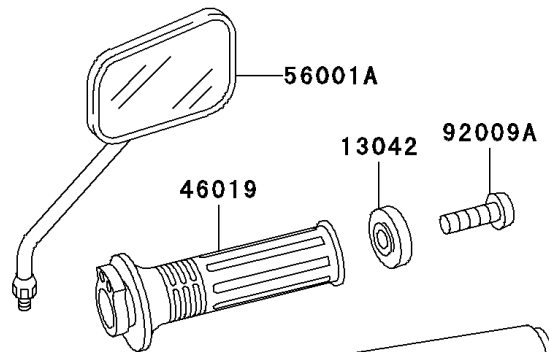

2003 Eliminator 125 (Canada Only) PARTS DIAGRAM

Handlebar

2003 Eliminator 125 (Canada Only) PARTS LIST

Handlebar

ITEM NAME	PART NUMBER	QUANTITY
BOLT-UPSET (Ref # 112)	112J0622	1
BOLT-SOCKET,8X30,BLACK (Ref # 120)	120S0830	1
BOLT-FLANGED-SMALL (Ref # 132)	132E0616	1
SCREW-PAN-CROS (Ref # 220)	220C0525	1
SCREW-PAN-CROS (Ref # 220A)	220C0530	1
SCREW-PAN-CROS (Ref # 220B)	220C0540	1
SCREW-CSK-CROS (Ref # 221)	221C0316	1
WASHER-PLAIN-SMALL,6MM,BLACK (Ref # 410)	410F0600	1
WASHER-SPRING,10MM (Ref # 461)	461F1000	1
BRACKET (Ref # 11051)	11051-1679	1
WEIGHT,HANDLE (Ref # 13042)	13042-1126	1
HOLDER,CLUTCH LEVER (Ref # 13091)	13091-1272	1
SWITCH,CLUTCH,BLACK (Ref # 27010)	27010-1094	1
HANDLE (Ref # 46003)	46003-1555	1
HOLDER-HANDLE,UPP (Ref # 46012)	46012-1316	1
HOLDER-HANDLE,LWR,LH (Ref # 46012A)	46012-1324	1
HOLDER-HANDLE,LWR,RH (Ref # 46012B)	46012-1325	1
GRIP-ASSY,THROTTLE (Ref # 46019)	46019-1107	1
GRIP,LH (Ref # 46075)	46075-1080	1
LEVER-ASSY-GRIP,CLUTCH (Ref # 46076A)	46076-1244	1
HOUSING-ASSY-CONTROL,LH (Ref # 46091)	46091-1768	1
HOUSING-ASSY-CONTROL,RH (Ref # 46091A)	46091-1769	1
LEVER-GRIP,CLUTCH (Ref # 46092)	46092-1206	1
MIRROR-ASSY,LH (Ref # 56001)	56001-1327	1
MIRROR-ASSY,RH (Ref # 56001A)	56001-1328	1
SCREW,CABLE ADJUST,8MM,BLACK (Ref # 92009)	92009-1134	1
SCREW,8X20 (Ref # 92009A)	92009-1484	1
NUT,CABLE ADJUST LOCK,8MM,BLK (Ref # 92015)	92015-1197	1
NUT,CAP,10MM (Ref # 92015A)	92015-1961	1

2003 Eliminator 125 (Canada Only) PARTS LIST

Handlebar

ITEM NAME	PART NUMBER	QUANTITY
PLUG (Ref # 92066)	92066-1277	1
BOLT,LEVER SET (Ref # 92151)	92151-1986	1
NUT,LOCK,6MM (Ref # 92210)	92210-0006	1