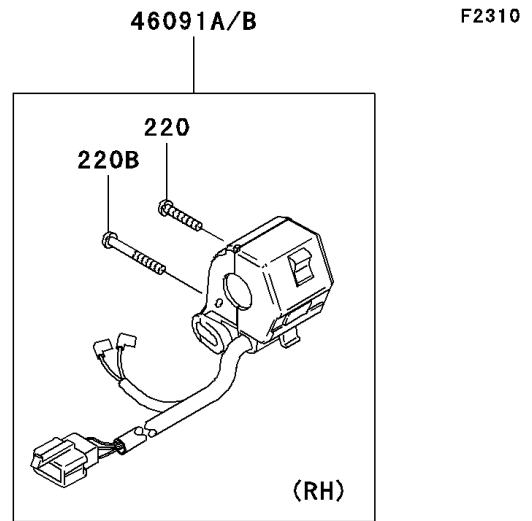

2003 Eliminator 125 (Canada Only) PARTS DIAGRAM

Handlebar

2003 Eliminator 125 (Canada Only) PARTS LIST

Handlebar

ITEM NAME	PART NUMBER	QUANTITY
BOLT-UPSET (Ref # 112)	112J0622	1
BOLT-SOCKET,8X30,BLACK (Ref # 120)	120S0830	1
BOLT-FLANGED-SMALL (Ref # 132)	132E0616	1
SCREW-PAN-CROS (Ref # 220)	220C0525	1
SCREW-PAN-CROS (Ref # 220A)	220C0530	1
SCREW-PAN-CROS (Ref # 220B)	220C0540	1
SCREW-CSK-CROS (Ref # 221)	221C0316	1
WASHER-PLAIN-SMALL,6MM,BLACK (Ref # 410)	410F0600	1
WASHER-SPRING,10MM (Ref # 461)	461F1000	1
BRACKET (Ref # 11051)	11051-1679	1
WEIGHT,HANDLE (Ref # 13042)	13042-1126	1
HOLDER,CLUTCH LEVER (Ref # 13091)	13091-1272	1
SWITCH,CLUTCH,BLACK (Ref # 27010)	27010-1094	1
HANDLE (Ref # 46003)	46003-1555	1
HOLDER-HANDLE,UPP (Ref # 46012)	46012-1316	1
HOLDER-HANDLE,LWR,LH (Ref # 46012A)	46012-1324	1
HOLDER-HANDLE,LWR,RH (Ref # 46012B)	46012-1325	1
GRIP-ASSY,THROTTLE (Ref # 46019)	46019-1107	1
GRIP,LH (Ref # 46075)	46075-1080	1
LEVER-ASSY-GRIP,CLUTCH (Ref # 46076A)	46076-1244	1
HOUSING-ASSY-CONTROL,LH (Ref # 46091)	46091-1768	1
HOUSING-ASSY-CONTROL,RH (Ref # 46091A)	46091-1769	1
LEVER-GRIP,CLUTCH (Ref # 46092)	46092-1206	1
MIRROR-ASSY,LH (Ref # 56001)	56001-1327	1
MIRROR-ASSY,RH (Ref # 56001A)	56001-1328	1
SCREW,CABLE ADJUST,8MM,BLACK (Ref # 92009)	92009-1134	1
SCREW,8X20 (Ref # 92009A)	92009-1484	1
NUT,CABLE ADJUST LOCK,8MM,BLK (Ref # 92015)	92015-1197	1
NUT,CAP,10MM (Ref # 92015A)	92015-1961	1

2003 Eliminator 125 (Canada Only) PARTS LIST

Handlebar

ITEM NAME	PART NUMBER	QUANTITY
PLUG (Ref # 92066)	92066-1277	1
BOLT,LEVER SET (Ref # 92151)	92151-1986	1
NUT,LOCK,6MM (Ref # 92210)	92210-0006	1