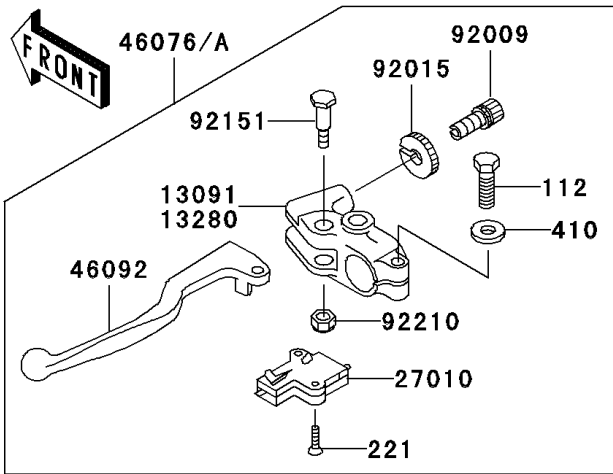

2003 Eliminator 125 (Canada Only) PARTS DIAGRAM

Handlebar

2003 Eliminator 125 (Canada Only) PARTS LIST

Handlebar

ITEM NAME	PART NUMBER	QUANTITY
BOLT-UPSET (Ref # 112)	112J0622	1
BOLT-SOCKET,8X30,BLACK (Ref # 120)	120S0830	1
BOLT-FLANGED-SMALL (Ref # 132)	132E0616	1
SCREW-PAN-CROS (Ref # 220)	220C0525	1
SCREW-PAN-CROS (Ref # 220A)	220C0530	1
SCREW-PAN-CROS (Ref # 220B)	220C0540	1
SCREW-CSK-CROS (Ref # 221)	221C0316	1
WASHER-PLAIN-SMALL,6MM,BLACK (Ref # 410)	410F0600	1
WASHER-SPRING,10MM (Ref # 461)	461F1000	1
BRACKET (Ref # 11051)	11051-1679	1
WEIGHT,HANDLE (Ref # 13042)	13042-1126	1
HOLDER,CLUTCH LEVER (Ref # 13091)	13091-1272	1
SWITCH,CLUTCH,BLACK (Ref # 27010)	27010-1094	1
HANDLE (Ref # 46003)	46003-1555	1
HOLDER-HANDLE,UPP (Ref # 46012)	46012-1316	1
HOLDER-HANDLE,LWR,LH (Ref # 46012A)	46012-1324	1
HOLDER-HANDLE,LWR,RH (Ref # 46012B)	46012-1325	1
GRIP-ASSY,THROTTLE (Ref # 46019)	46019-1107	1
GRIP,LH (Ref # 46075)	46075-1080	1
LEVER-ASSY-GRIP,CLUTCH (Ref # 46076A)	46076-1244	1
HOUSING-ASSY-CONTROL,LH (Ref # 46091)	46091-1768	1
HOUSING-ASSY-CONTROL,RH (Ref # 46091A)	46091-1769	1
LEVER-GRIP,CLUTCH (Ref # 46092)	46092-1206	1
MIRROR-ASSY,LH (Ref # 56001)	56001-1327	1
MIRROR-ASSY,RH (Ref # 56001A)	56001-1328	1
SCREW,CABLE ADJUST,8MM,BLACK (Ref # 92009)	92009-1134	1
SCREW,8X20 (Ref # 92009A)	92009-1484	1
NUT,CABLE ADJUST LOCK,8MM,BLK (Ref # 92015)	92015-1197	1
NUT,CAP,10MM (Ref # 92015A)	92015-1961	1

2003 Eliminator 125 (Canada Only) PARTS LIST

Handlebar

ITEM NAME	PART NUMBER	QUANTITY
PLUG (Ref # 92066)	92066-1277	1
BOLT,LEVER SET (Ref # 92151)	92151-1986	1
NUT,LOCK,6MM (Ref # 92210)	92210-0006	1