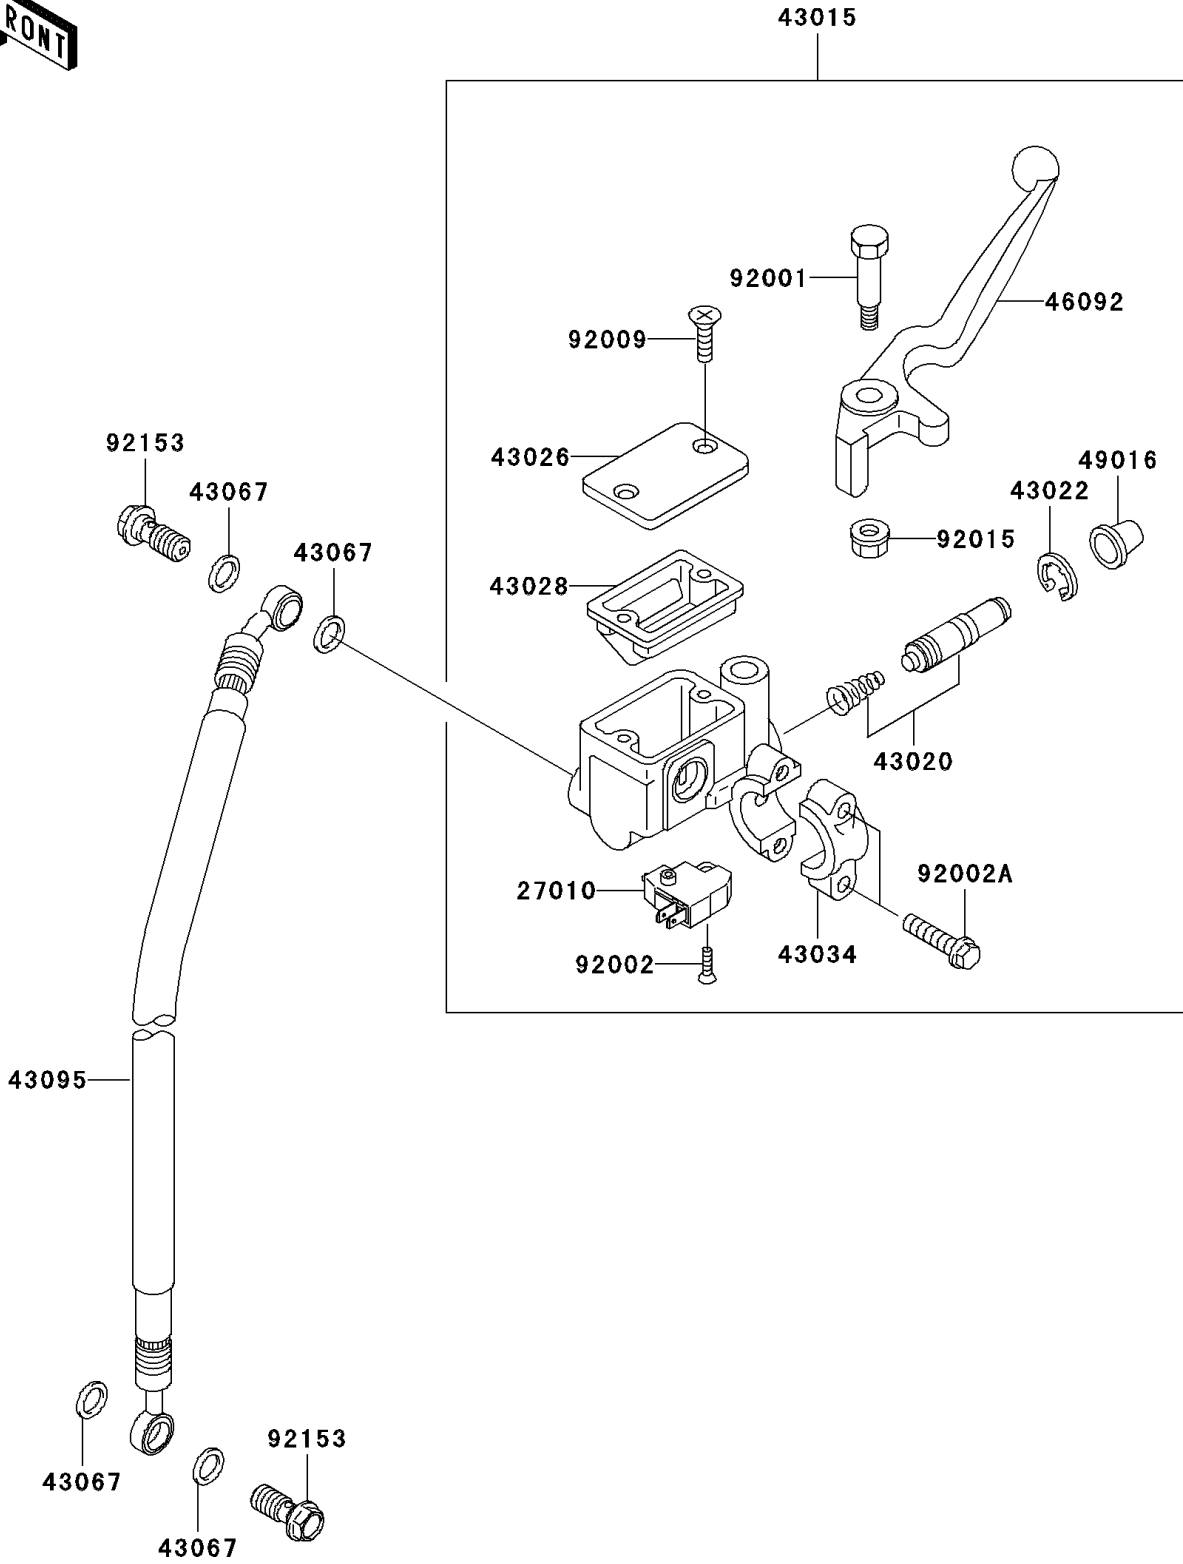

# 2004 Eliminator 125 PARTS DIAGRAM

Front Master Cylinder

F2291

## 2004 Eliminator 125 PARTS LIST

### Front Master Cylinder

ITEM NAME	PART NUMBER	QUANTITY
SWITCH,BRAKE (Ref # 27010)	27010-0025	1
CYLINDER-ASSY-MASTER,FR (Ref # 43015)	43015-1669	1
PISTON-COMP-BRAKE (Ref # 43020)	43020-1095	1
STOPPER-BRAKE,PISTON (Ref # 43022)	43022-1010	1
CAP-BRAKE (Ref # 43026)	43026-1074	1
DIAPHRAGM (Ref # 43028)	43028-1061	1
HOLDER-BRAKE,MASTER CYLINDER (Ref # 43034)	43034-1016	1
WASHER,10.5X15X1.5 (Ref # 43067)	43067-001	4
HOSE-BRAKE,FR (Ref # 43095)	43095-1182	1
LEVER-GRIP,FRONT BRAKE (Ref # 46092)	46092-1203	1
COVER-SEAL,MASTER CYLINDER (Ref # 49016)	49016-1044	1
BOLT,FRONT BRAKE LEVER (Ref # 92001)	92001-1728	1
BOLT,SCREW,4X12 (Ref # 92002)	92002-1323	1
BOLT (Ref # 92002A)	92002-1894	2
SCREW,4MM (Ref # 92009)	92009-1458	2
NUT,FLANGED,6MM,BLACK (Ref # 92015)	92015-1233	1
BOLT,OIL,L=23 (Ref # 92153)	92153-0627	2