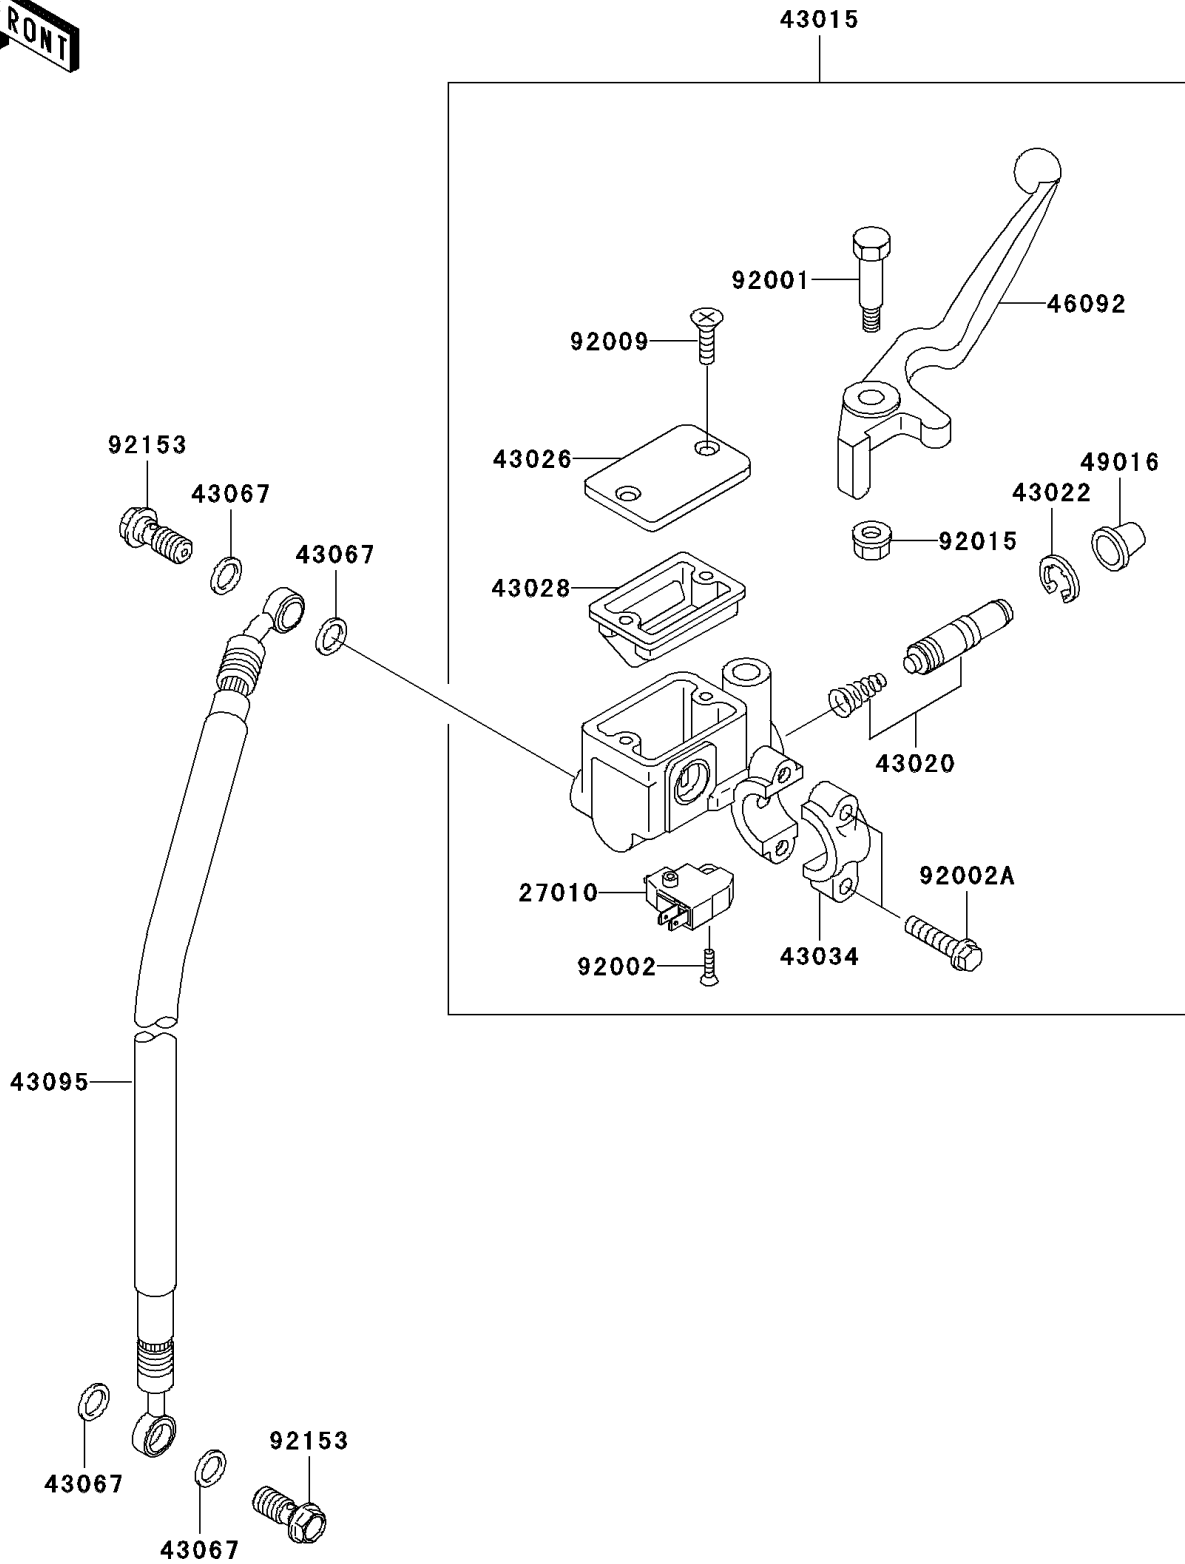

## 2003 Eliminator 125 (Canada Only) PARTS DIAGRAM

Front Master Cylinder

F2291

## 2003 Eliminator 125 (Canada Only) PARTS LIST

Front Master Cylinder

ITEM NAME	PART NUMBER	QUANTITY
SWITCH,BRAKE (Ref # 27010)	27010-0025	1
CYLINDER-ASSY-MASTER,FR (Ref # 43015)	43015-1669	1
PISTON-COMP-BRAKE (Ref # 43020)	43020-1095	1
STOPPER-BRAKE,PISTON (Ref # 43022)	43022-1010	1
CAP-BRAKE (Ref # 43026)	43026-1074	1
DIAPHRAGM (Ref # 43028)	43028-1061	1
HOLDER-BRAKE,MASTER CYLINDER (Ref # 43034)	43034-1016	1
WASHER,10.5X15X1.5 (Ref # 43067)	43067-001	1
HOSE-BRAKE,FR (Ref # 43095)	43095-1182	1
LEVER-GRIP,FRONT BRAKE (Ref # 46092)	46092-1203	1
COVER-SEAL,MASTER CYLINDER (Ref # 49016)	49016-1044	1
BOLT,FRONT BRAKE LEVER (Ref # 92001)	92001-1728	1
BOLT,SCREW,4X12 (Ref # 92002)	92002-1323	1
BOLT (Ref # 92002A)	92002-1894	1
SCREW,4MM (Ref # 92009)	92009-1458	1
NUT,FLANGED,6MM,BLACK (Ref # 92015)	92015-1233	1
BOLT,OIL,L=23 (Ref # 92153)	92153-0627	1