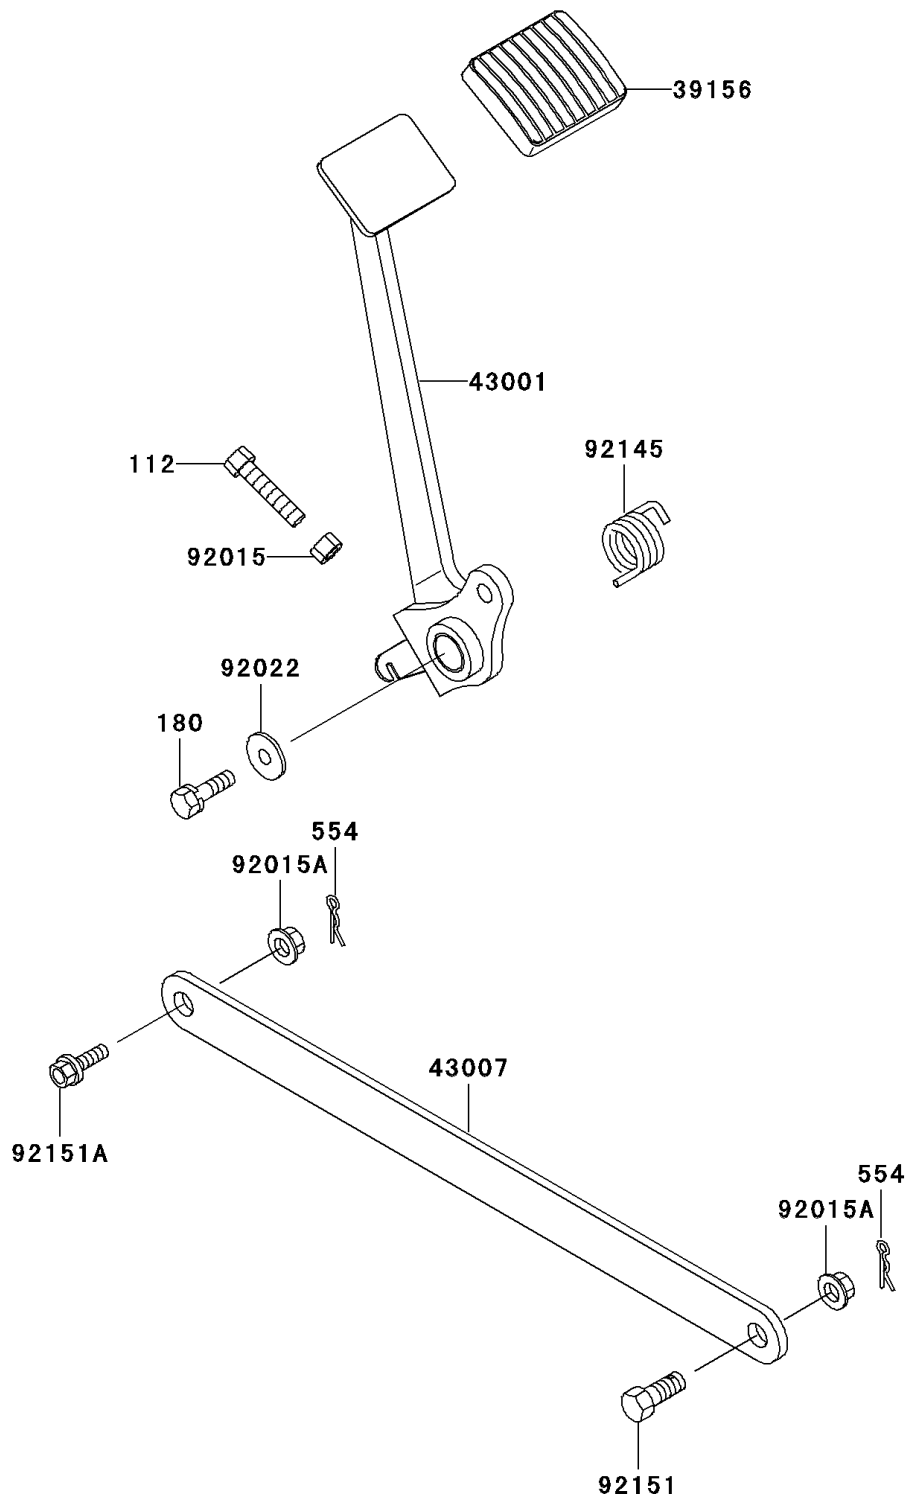

2003 Eliminator 125 (Canada Only) PARTS DIAGRAM

Brake Pedal/Torque Link

F2260

2003 Eliminator 125 (Canada Only) PARTS LIST

Brake Pedal/Torque Link

ITEM NAME	PART NUMBER	QUANTITY
BOLT-UPSET (Ref # 112)	112V0630	1
BOLT-UPSET-WS,6X16 (Ref # 180)	180J0616	1
PIN-SNAP,8MM (Ref # 554)	554A0800	1
PAD,BRAKE PEDAL (Ref # 39156)	39156-1071	1
LEVER-BRAKE,PEDAL (Ref # 43001)	43001-1390	1
ROD-TORQUE (Ref # 43007)	43007-1037	1
NUT,6MM (Ref # 92015)	92015-1391	1
NUT,FLANGED,10MM (Ref # 92015A)	92015-1428	1
WASHER,6.5X20X1.6,BLACK (Ref # 92022)	92022-1346	1
SPRING,BRAKE PEDAL RETURN (Ref # 92145)	92145-1072	1
BOLT,10X27 (Ref # 92151)	92151-1203	1
BOLT,FLANGED,10X25 (Ref # 92151A)	92151-1337	1