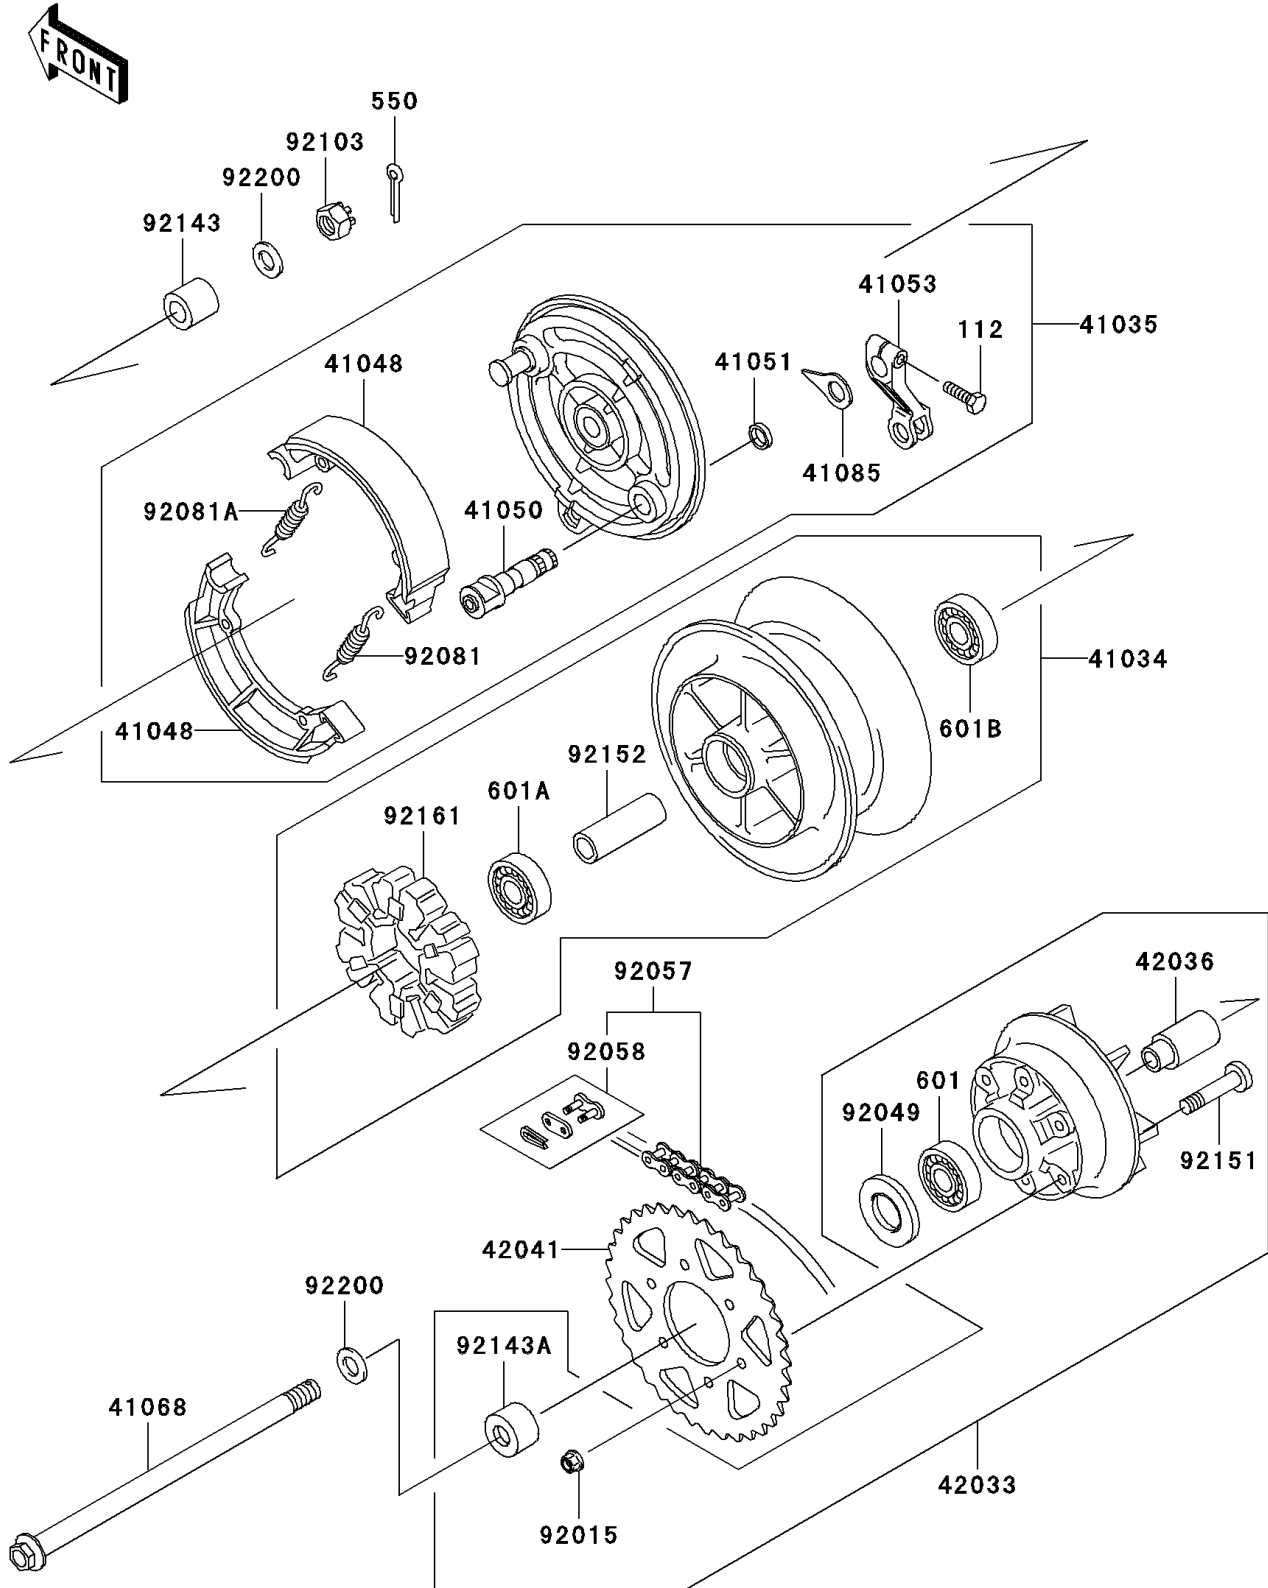

# 2004 Eliminator 125 PARTS DIAGRAM

Rear Wheel/Chain(A7/A8)

F2240A

## 2004 Eliminator 125 PARTS LIST

Rear Wheel/Chain(A7/A8)

ITEM NAME	PART NUMBER	QUANTITY
BOLT-UPSET,6X22 (Ref # 112)	112P0622	1
PIN-COTTER,4X35 (Ref # 550)	550S4035	1
BEARING-BALL,#6004UUC3 (Ref # 601)	601B6004UU	1
BEARING-BALL (Ref # 601A)	601B6202UU	1
BEARING-BALL,#6302UU (Ref # 601B)	601B6302UU	1
DRUM-ASSY,REAR BRAKE (Ref # 41034)	41034-1318	1
PANEL-ASSY-BRAKE,RR (Ref # 41035)	41035-0007	1
SHOE-BRAKE (Ref # 41048)	41048-1076	2
CAM-BRAKE (Ref # 41050)	41050-0004	1
SEAL,BRAKE CAM (Ref # 41051)	41051-001	1
LEVER-BRAKE CAM (Ref # 41053)	41053-0001	1
AXLE,RR (Ref # 41068)	41068-1392	1
INDICATOR (Ref # 41085)	41085-0002	1
COUPLING-ASSY,RR HUB (Ref # 42033)	42033-1202	1
SLEEVE,RR HUB COUPLING (Ref # 42036)	42036-030	1
SPROCKET-HUB,46T (Ref # 42041)	42041-1534	1
NUT,8MM (Ref # 92015)	92015-1432	6
SEAL-OIL,KCY26X42X8 (Ref # 92049)	92049-1487	1
CHAIN,DRIVE,132L (Ref # 92057)	92057-1485	1
JOINT-CHAIN,DRIVE (Ref # 92058)	92058-1080	1
SPRING,BRAKE SHOE (Ref # 92081)	92081-1550	1
SPRING,BRAKE SHOE (Ref # 92081A)	92081-1766	1
NUT,CASTLE,14MM (Ref # 92103)	92103-006	1
COLLAR,RR AXLE,L=34.5 (Ref # 92143)	92143-1950	1
COLLAR,RR HUB COUPLING,L=20 (Ref # 92143A)	92143-1951	1
BOLT,8X41 (Ref # 92151)	92151-1320	6
COLLAR,REAR BRAKE DRUM,L=100 (Ref # 92152)	92152-1289	1
DAMPER,REAR HUB SHOCK (Ref # 92161)	92161-1327	1
WASHER,15X30X3.2 (Ref # 92200)	92200-1366	2