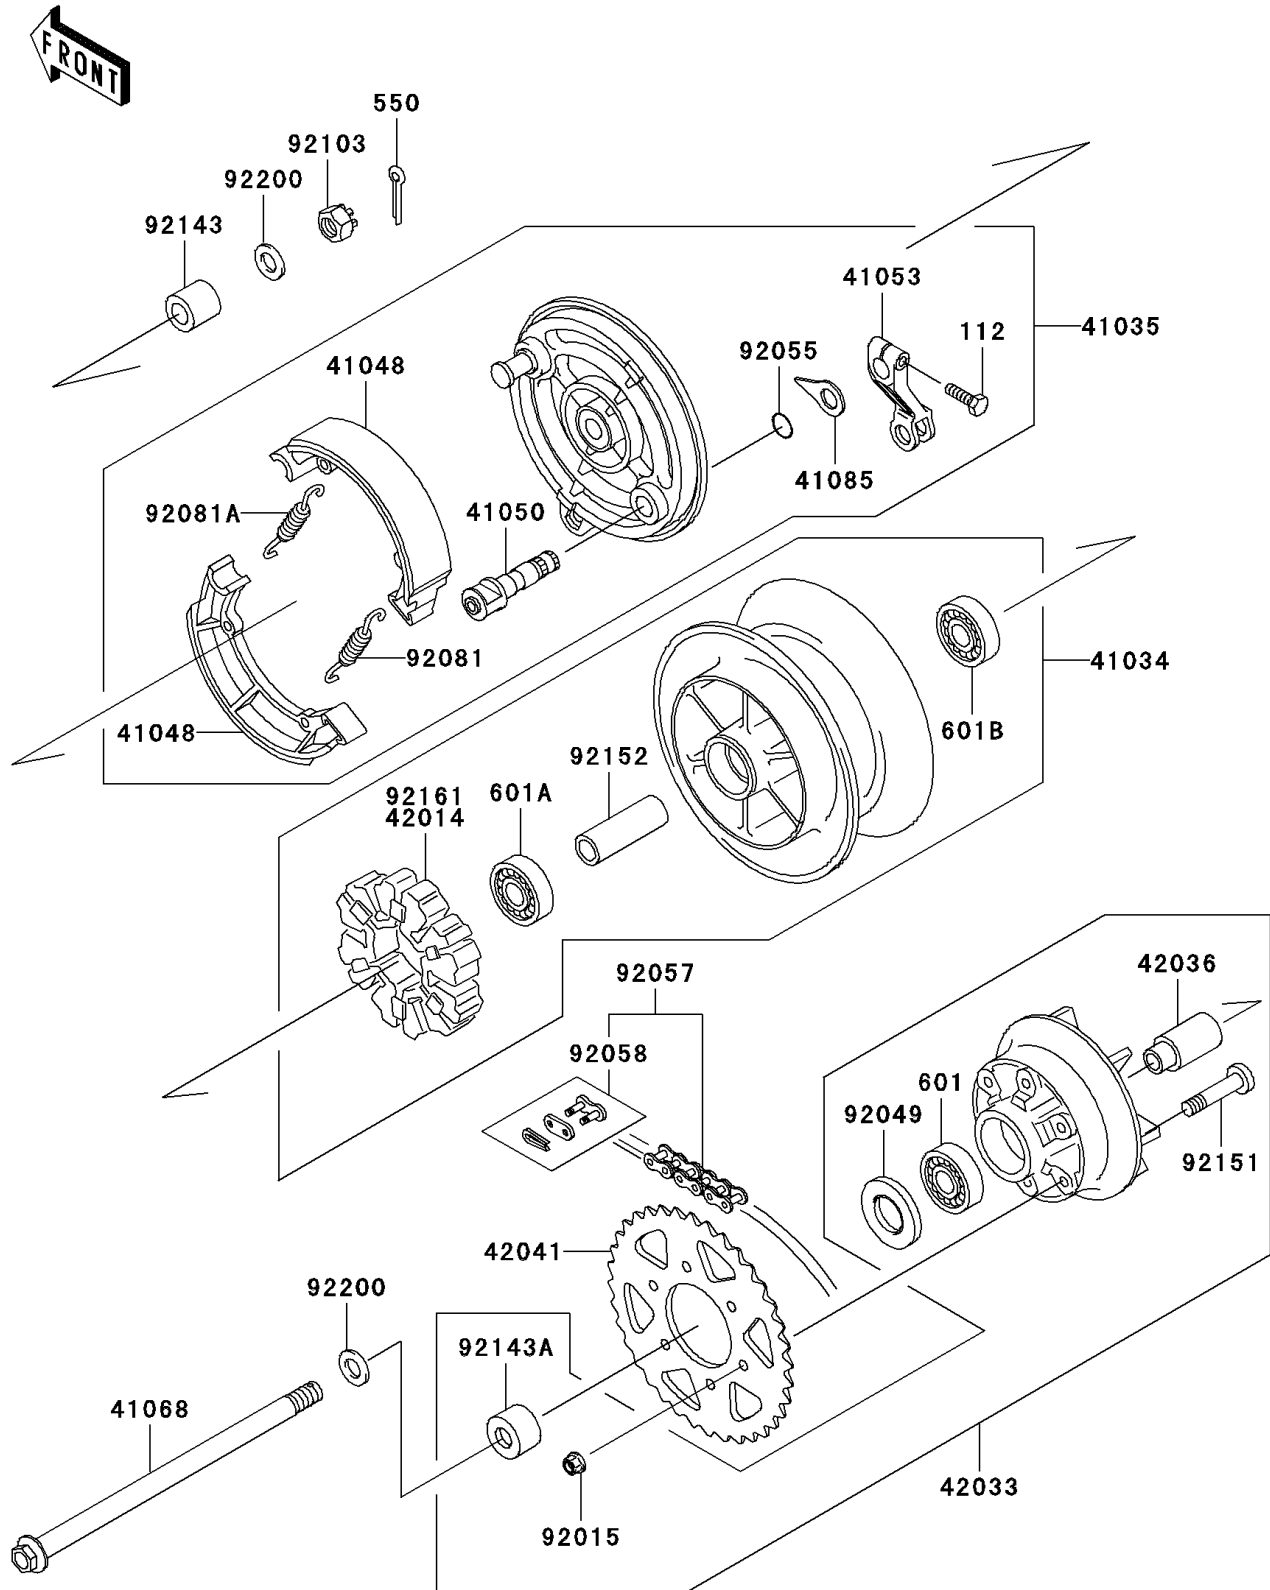

2003 Eliminator 125 (Canada Only) PARTS DIAGRAM

Rear Wheel/Chain(A4-A6)

F2240

2003 Eliminator 125 (Canada Only) PARTS LIST

Rear Wheel/Chain(A4-A6)

ITEM NAME	PART NUMBER	QUANTITY
BOLT-UPSET,6X22 (Ref # 112)	112P0622	1
PIN-COTTER,4X35 (Ref # 550)	550D4035	1
BEARING-BALL,#6004UUC3 (Ref # 601)	601B6004UU	1
BEARING-BALL (Ref # 601A)	601B6202UU	1
BEARING-BALL,#6302UU (Ref # 601B)	601B6302UU	1
DRUM-ASSY,REAR BRAKE (Ref # 41034)	41034-1318	1
PANEL-ASSY-BRAKE,RR (Ref # 41035)	41035-1511	1
SHOE-BRAKE (Ref # 41048)	41048-1076	1
CAM-BRAKE (Ref # 41050)	41050-1096	1
LEVER-BRAKE CAM (Ref # 41053)	41053-1087	1
AXLE,RR (Ref # 41068)	41068-1392	1
INDICATOR,BRAKE SHOE (Ref # 41085)	41085-013	1
COUPLING-ASSY,RR HUB (Ref # 42033)	42033-1202	1
SLEEVE,RR HUB COUPLING (Ref # 42036)	42036-030	1
SPROCKET-HUB,46T (Ref # 42041)	42041-1534	1
NUT,8MM (Ref # 92015)	92015-1432	1
SEAL-OIL,KCY26X42X8 (Ref # 92049)	92049-1487	1
RING-O,BRAKE CAM (Ref # 92055)	92055-004	1
CHAIN,DRIVE,132L (Ref # 92057)	92057-1485	1
JOINT-CHAIN,DRIVE (Ref # 92058)	92058-1080	1
SPRING,BRAKE SHOE (Ref # 92081)	92081-1550	1
SPRING,BRAKE SHOE (Ref # 92081A)	92081-1766	1
NUT,CASTLE,14MM (Ref # 92103)	92103-006	1
COLLAR,RR AXLE,L=34.5 (Ref # 92143)	92143-1950	1
COLLAR,RR HUB COUPLING,L=20 (Ref # 92143A)	92143-1951	1
BOLT,8X41 (Ref # 92151)	92151-1320	1
COLLAR,REAR BRAKE DRUM,L=100 (Ref # 92152)	92152-1289	1
DAMPER,REAR HUB SHOCK (Ref # 92161)	92161-1327	1
WASHER,15X30X3.2 (Ref # 92200)	92200-1366	1