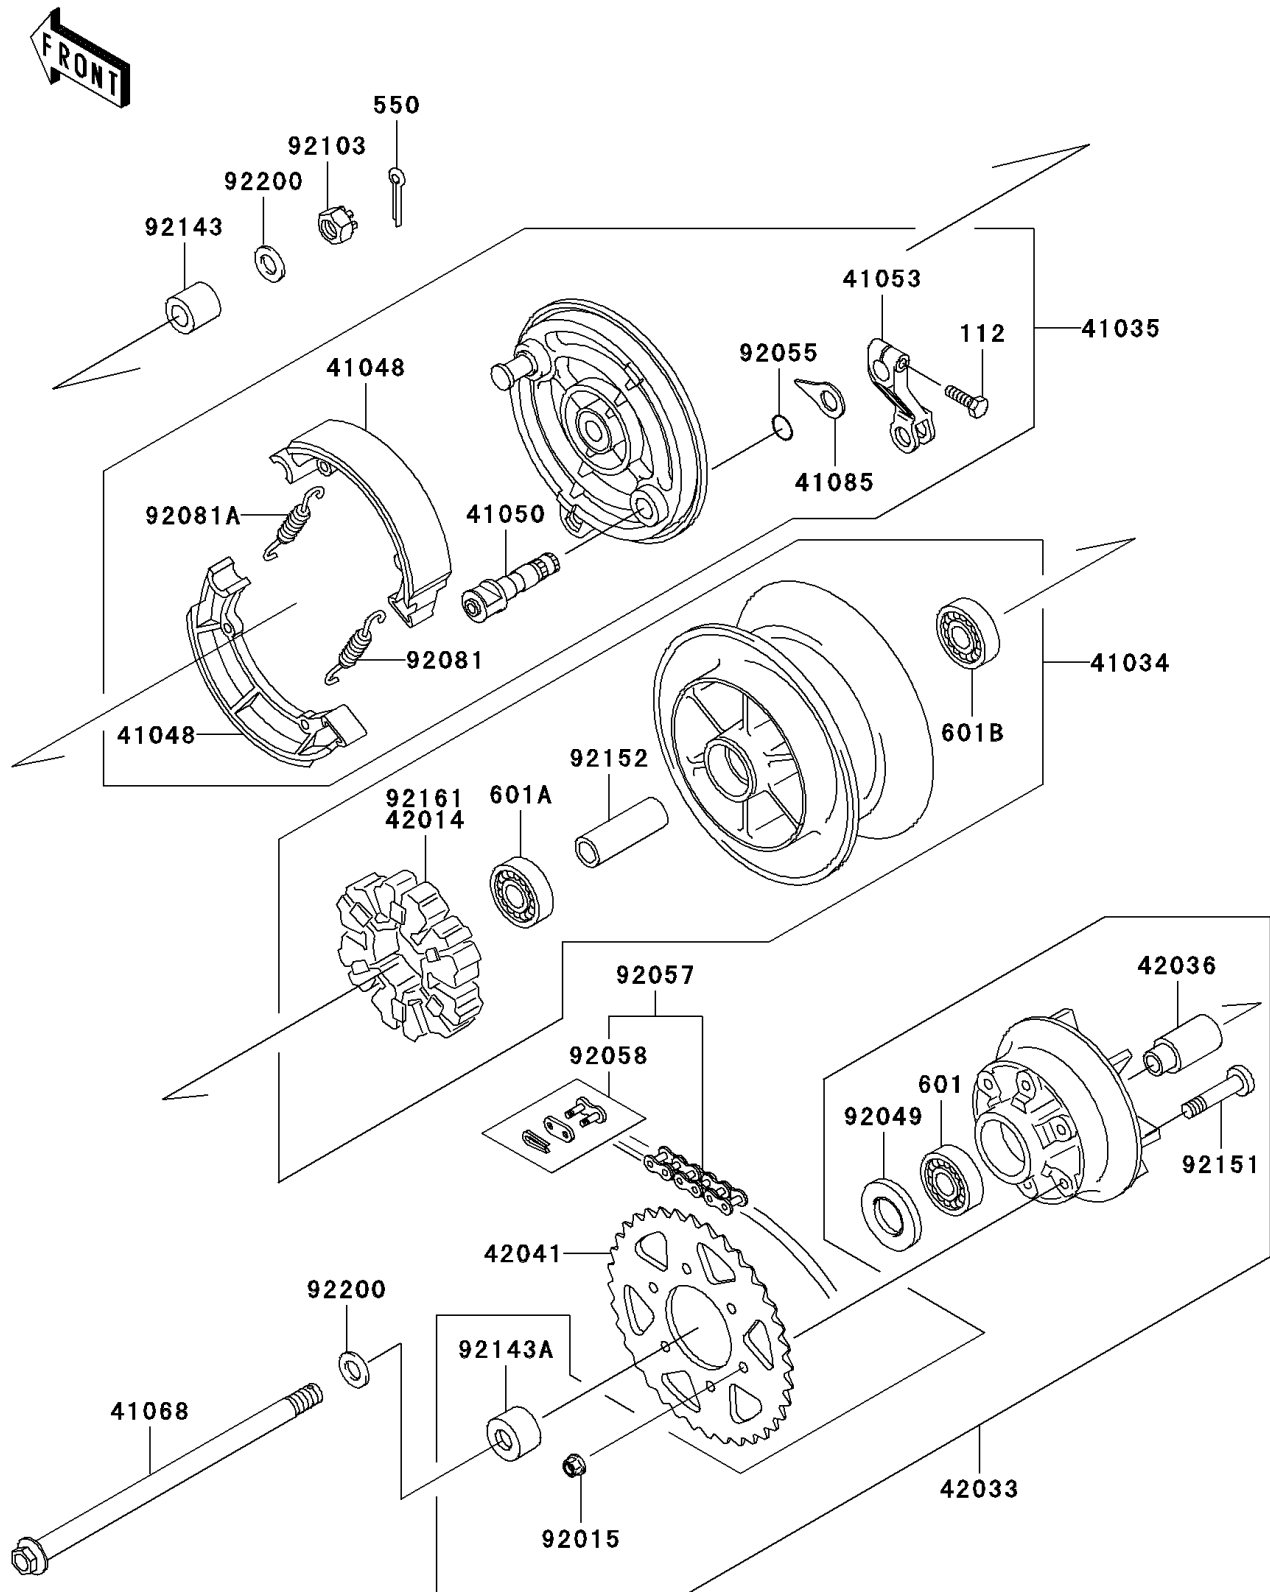

2002 Eliminator 125

PARTS DIAGRAM

Rear Wheel/Chain(A4-A6)

F2240

2002 Eliminator 125

PARTS LIST

Rear Wheel/Chain(A4-A6)

| ITEM NAME | PART NUMBER | QUANTITY |
|--|-------------|----------|
| BOLT-UPSET,6X22 (Ref # 112) | 112P0622 | 1 |
| PIN-COTTER,4X35 (Ref # 550) | 550D4035 | 1 |
| BEARING-BALL,#6004UUC3 (Ref # 601) | 601B6004UU | 1 |
| BEARING-BALL (Ref # 601A) | 601B6202UU | 1 |
| BEARING-BALL,#6302UU (Ref # 601B) | 601B6302UU | 1 |
| DRUM-ASSY,REAR BRAKE (Ref # 41034) | 41034-1318 | 1 |
| PANEL-ASSY-BRAKE,RR (Ref # 41035) | 41035-1511 | 1 |
| SHOE-BRAKE (Ref # 41048) | 41048-1076 | 2 |
| CAM-BRAKE (Ref # 41050) | 41050-1096 | 1 |
| LEVER-BRAKE CAM (Ref # 41053) | 41053-1087 | 1 |
| AXLE,RR (Ref # 41068) | 41068-1392 | 1 |
| INDICATOR,BRAKE SHOE (Ref # 41085) | 41085-013 | 1 |
| DAMPER,REAR HUB SHOCK (Ref # 42014) | 42014-030 | 1 |
| COUPLING-ASSY,RR HUB (Ref # 42033) | 42033-1202 | 1 |
| SLEEVE,RR HUB COUPLING (Ref # 42036) | 42036-030 | 1 |
| SPROCKET-HUB,46T (Ref # 42041) | 42041-1534 | 1 |
| NUT,8MM (Ref # 92015) | 92015-1432 | 6 |
| SEAL-OIL,KCY26X42X8 (Ref # 92049) | 92049-1487 | 1 |
| RING-O,BRAKE CAM (Ref # 92055) | 92055-004 | 1 |
| CHAIN,DRIVE,132L (Ref # 92057) | 92057-1485 | 1 |
| JOINT-CHAIN,DRIVE (Ref # 92058) | 92058-1080 | 1 |
| SPRING,BRAKE SHOE (Ref # 92081) | 92081-1550 | 1 |
| SPRING,BRAKE SHOE (Ref # 92081A) | 92081-1766 | 1 |
| NUT,CASTLE,14MM (Ref # 92103) | 92103-006 | 1 |
| COLLAR,RR AXLE,L=34.5 (Ref # 92143) | 92143-1950 | 1 |
| COLLAR,RR HUB COUPLING,L=20 (Ref # 92143A) | 92143-1951 | 1 |
| BOLT,8X41 (Ref # 92151) | 92151-1320 | 6 |
| COLLAR,REAR BRAKE DRUM,L=100 (Ref # 92152) | 92152-1289 | 1 |
| WASHER,15X30X3.2 (Ref # 92200) | 92200-1366 | 2 |