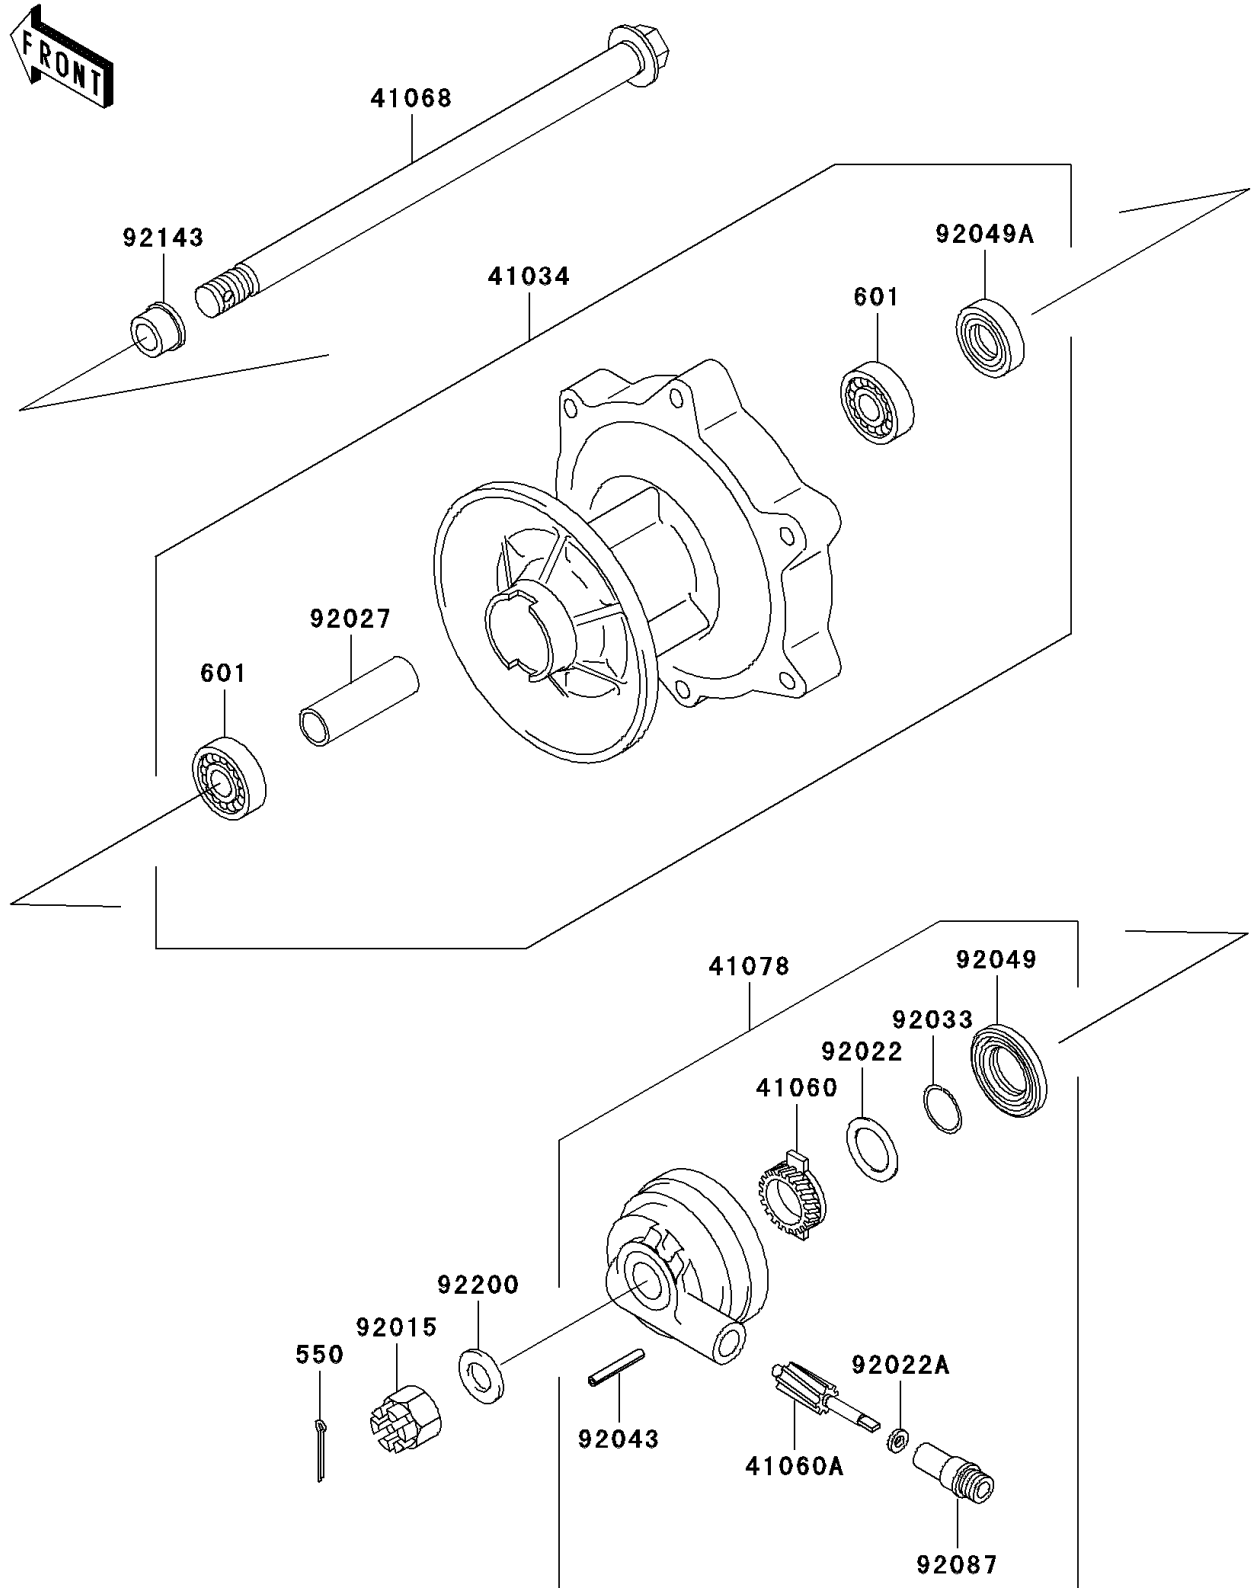

2005 Eliminator 125 PARTS DIAGRAM

Front Wheel

F2230

2005 Eliminator 125 PARTS LIST

Front Wheel

ITEM NAME	PART NUMBER	QUANTITY
PIN-COTTER,3X25 (Ref # 550)	550S3025	1
BEARING-BALL,#6202G (Ref # 601)	601B6202G	2
DRUM-ASSY,FRONT BRAKE (Ref # 41034)	41034-1312	1
GEAR-METER SCREW,20T (Ref # 41060)	41060-1133	1
GEAR-METER SCREW,8T (Ref # 41060A)	41060-1134	1
AXLE,FR (Ref # 41068)	41068-1421	1
CASE-ASSY-METER GEAR (Ref # 41078)	41078-1087	1
NUT,CASTLE,14MM (Ref # 92015)	92015-1765	1
WASHER,20X29X1.0 (Ref # 92022)	92022-1510	1
WASHER,5X9.5X0.8 (Ref # 92022A)	92022-1511	1
COLLAR,L=70 (Ref # 92027)	92027-1866	1
RING-SNAP,19MM (Ref # 92033)	92033-1160	1
PIN,SPRING,2X14 (Ref # 92043)	92043-1220	1
SEAL-OIL,SD42 50 6 (Ref # 92049)	92049-1173	1
SEAL-OIL,22X35X8 (Ref # 92049A)	92049-1348	1
BUSHING-METER GEAR (Ref # 92087)	92087-1051	1
COLLAR,FR AXLE,L=23.5 (Ref # 92143)	92143-1949	1
WASHER,15X30X3.2 (Ref # 92200)	92200-1366	1