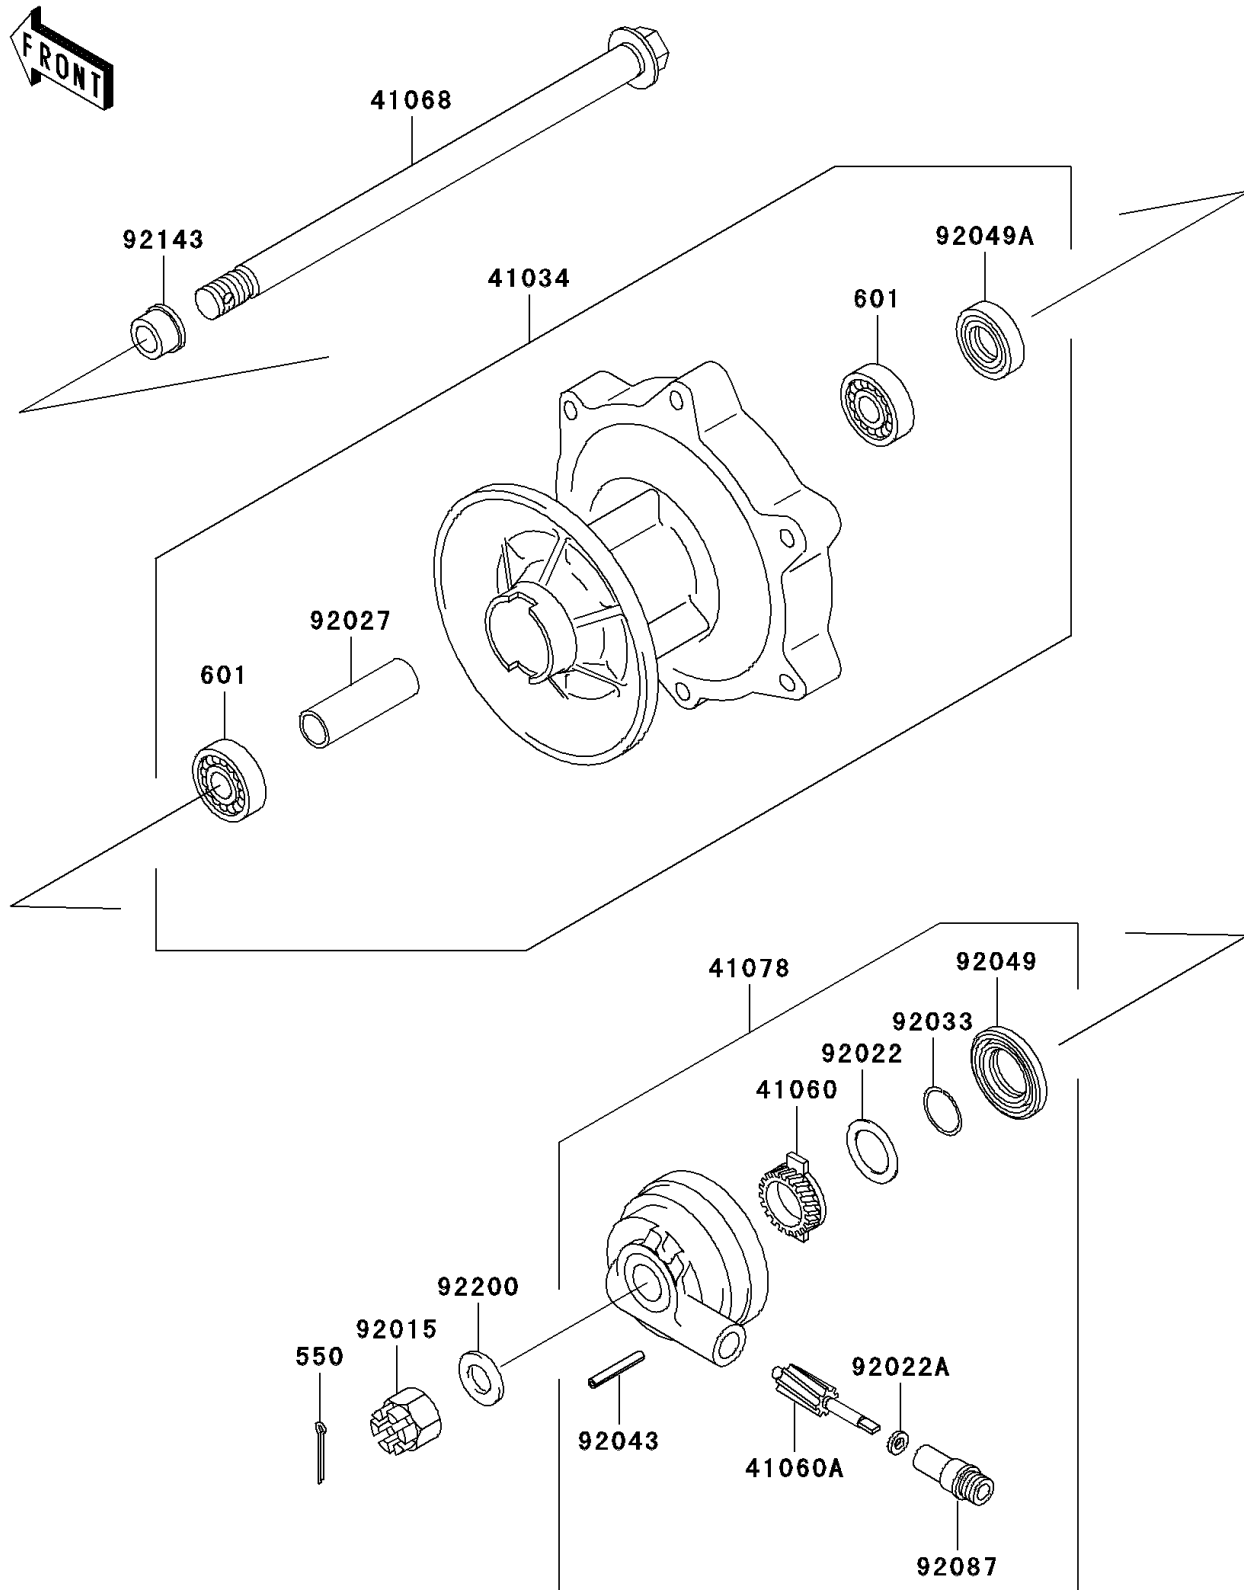

2003 Eliminator 125 (Canada Only) PARTS DIAGRAM

Front Wheel

F2230

2003 Eliminator 125 (Canada Only) PARTS LIST

Front Wheel

ITEM NAME	PART NUMBER	QUANTITY
PIN-COTTER,3X25 (Ref # 550)	550S3025	1
BEARING-BALL,#6202G (Ref # 601)	601B6202G	1
DRUM-ASSY,FRONT BRAKE (Ref # 41034)	41034-1312	1
GEAR-METER SCREW,20T (Ref # 41060)	41060-1133	1
GEAR-METER SCREW,8T (Ref # 41060A)	41060-1134	1
AXLE,FR (Ref # 41068)	41068-1421	1
CASE-ASSY-METER GEAR (Ref # 41078)	41078-1087	1
NUT,CASTLE,14MM (Ref # 92015)	92015-1765	1
WASHER,20X29X1.0 (Ref # 92022)	92022-1510	1
WASHER,5X9.5X0.8 (Ref # 92022A)	92022-1511	1
COLLAR,L=70 (Ref # 92027)	92027-1866	1
RING-SNAP,19MM (Ref # 92033)	92033-1160	1
PIN,SPRING,2X14 (Ref # 92043)	92043-1220	1
SEAL-OIL,SD42 50 6 (Ref # 92049)	92049-1173	1
SEAL-OIL,22X35X8 (Ref # 92049A)	92049-1348	1
BUSHING-METER GEAR (Ref # 92087)	92087-1051	1
COLLAR,FR AXLE,L=23.5 (Ref # 92143)	92143-1949	1
WASHER,15X30X3.2 (Ref # 92200)	92200-1366	1