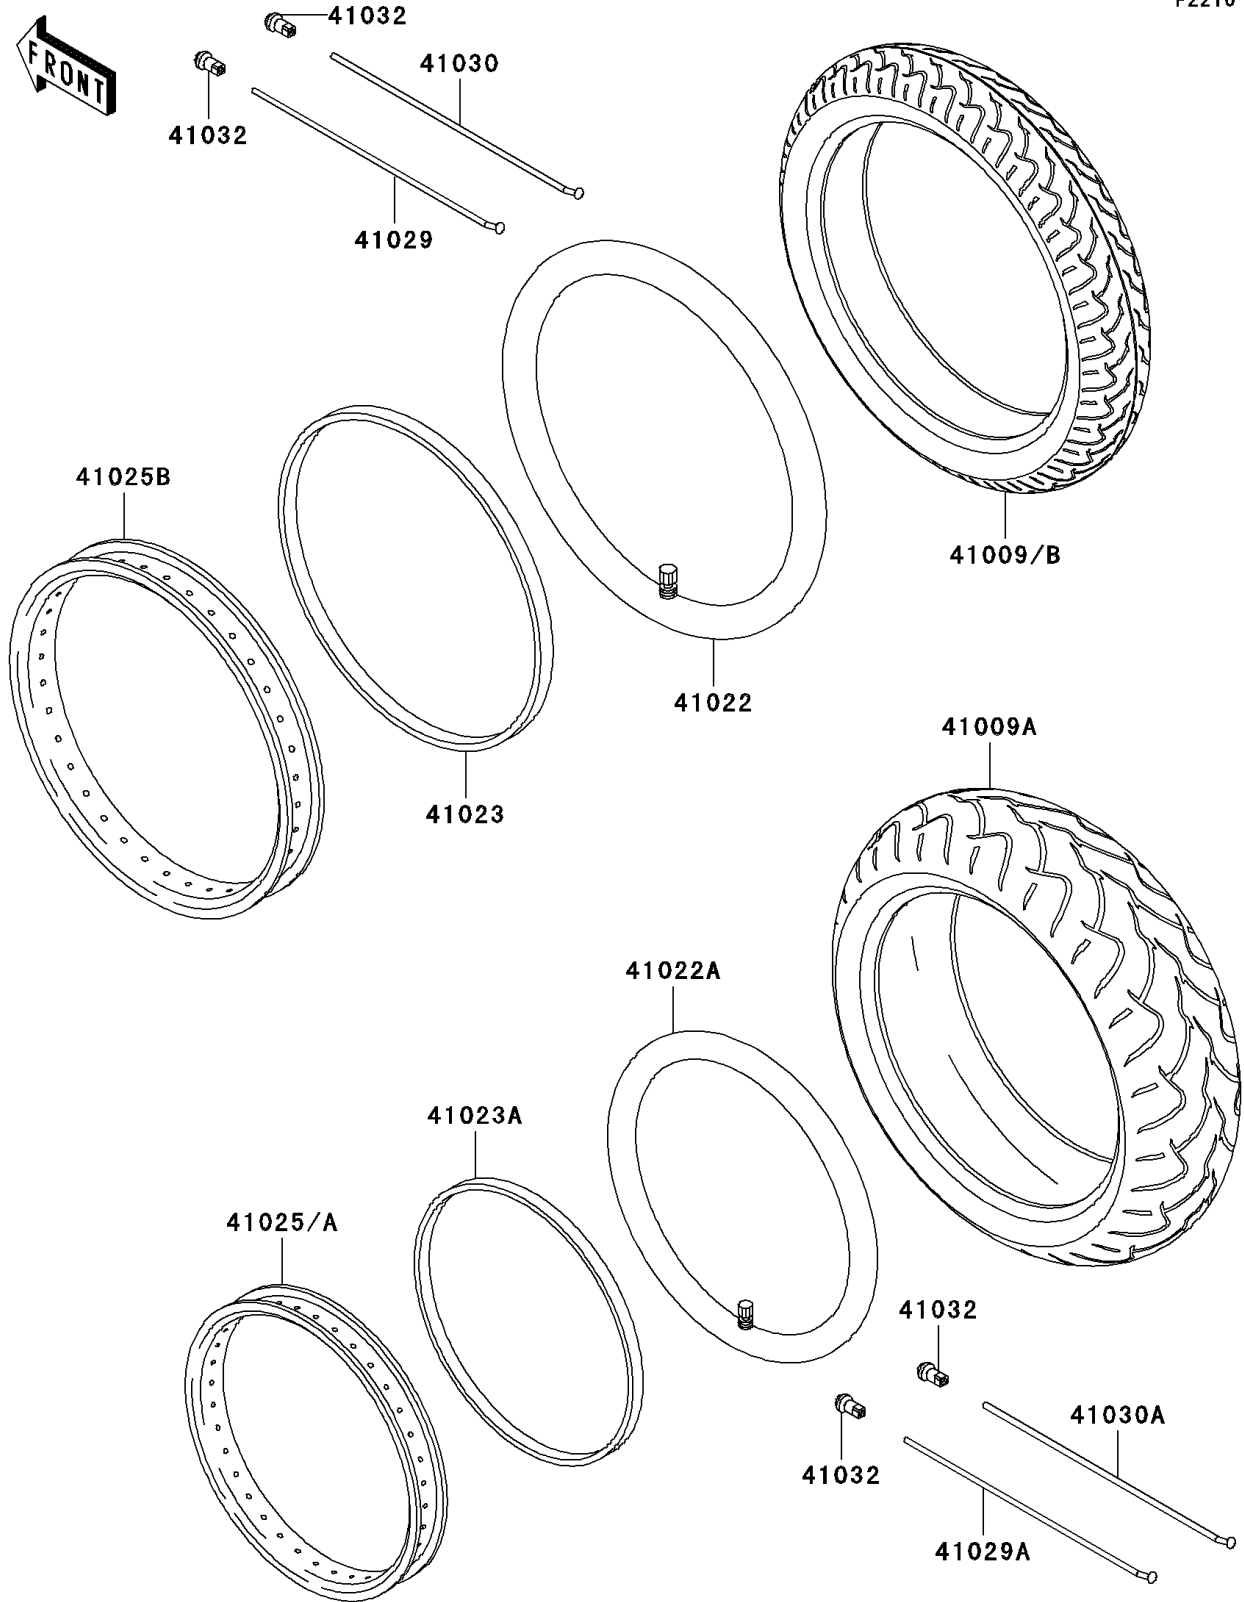

2004 Eliminator 125 PARTS DIAGRAM

Tires

F2210

2004 Eliminator 125 PARTS LIST

Tires

| ITEM NAME | PART NUMBER | QUANTITY |
|---|-------------|----------|
| TIRE,RR,130/90-15 66P,NR67(IRC (Ref # 41009A) | 41009-1323 | 1 |
| TIRE,FR,90/90-17 49P,NF53(IRC) (Ref # 41009B) | 41009-1435 | 1 |
| TUBE-TIRE,2.75/3.00-17(IRC) (Ref # 41022) | 41022-1224 | 1 |
| TUBE-TIRE,130/90-15(IRC) (Ref # 41022A) | 41022-1225 | 1 |
| BAND-RIM,22-17 (Ref # 41023) | 41023-1126 | 1 |
| BAND-RIM,28-15 (Ref # 41023A) | 41023-1127 | 1 |
| RIM,RR,2.75X15 (Ref # 41025A) | 41025-1351 | 1 |
| RIM,FR,1.85X17 (Ref # 41025B) | 41025-1405 | 1 |
| SPOKE-INNER,FR,173MMX115D (Ref # 41029) | 41029-1280 | 18 |
| SPOKE-INNER,RR,96.5MMX153D (Ref # 41029A) | 41029-1281 | 18 |
| SPOKE-OUTER,FR,168.5MMX116D (Ref # 41030) | 41030-1154 | 18 |
| SPOKE-OUTER,RR,94.5MMX155D (Ref # 41030A) | 41030-1155 | 18 |
| NIPPLE-SPOKE (Ref # 41032) | 41032-1080 | 72 |