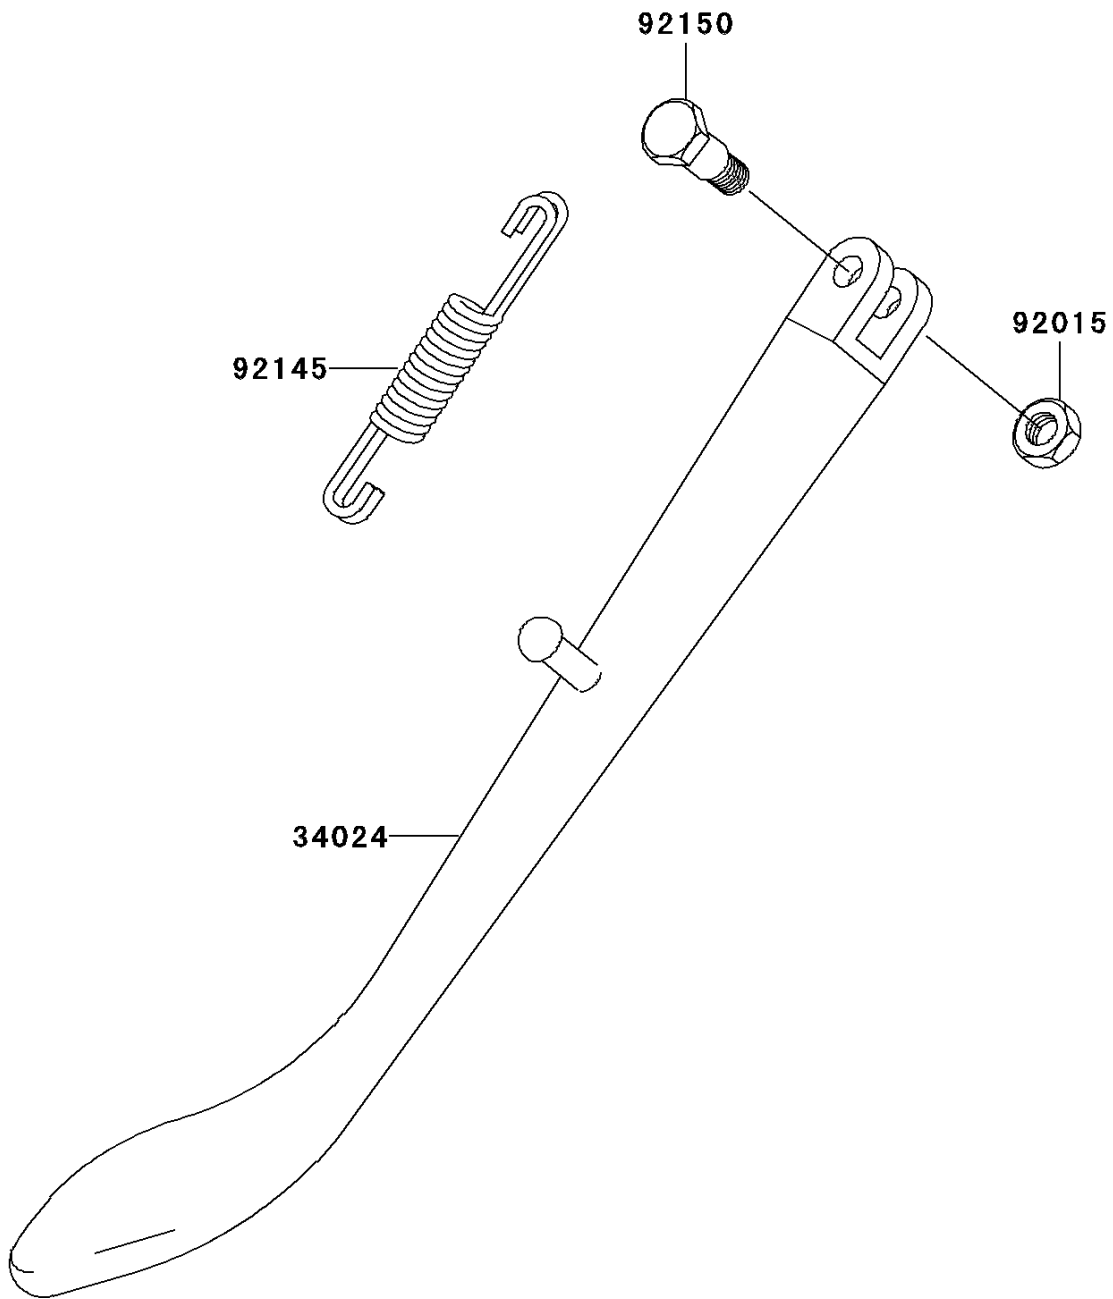

2005 Eliminator 125 PARTS DIAGRAM

Stand(s)

F2190

2005 Eliminator 125 PARTS LIST

Stand(s)

ITEM NAME	PART NUMBER	QUANTITY
STAND-SIDE (Ref # 34024)	34024-1343	1
NUT,LOCK,10MM,BLACK (Ref # 92015)	92015-1188	1
SPRING,SIDE STAND (Ref # 92145)	92145-0084	1
BOLT,SIDE STAND (Ref # 92150)	92150-1975	1