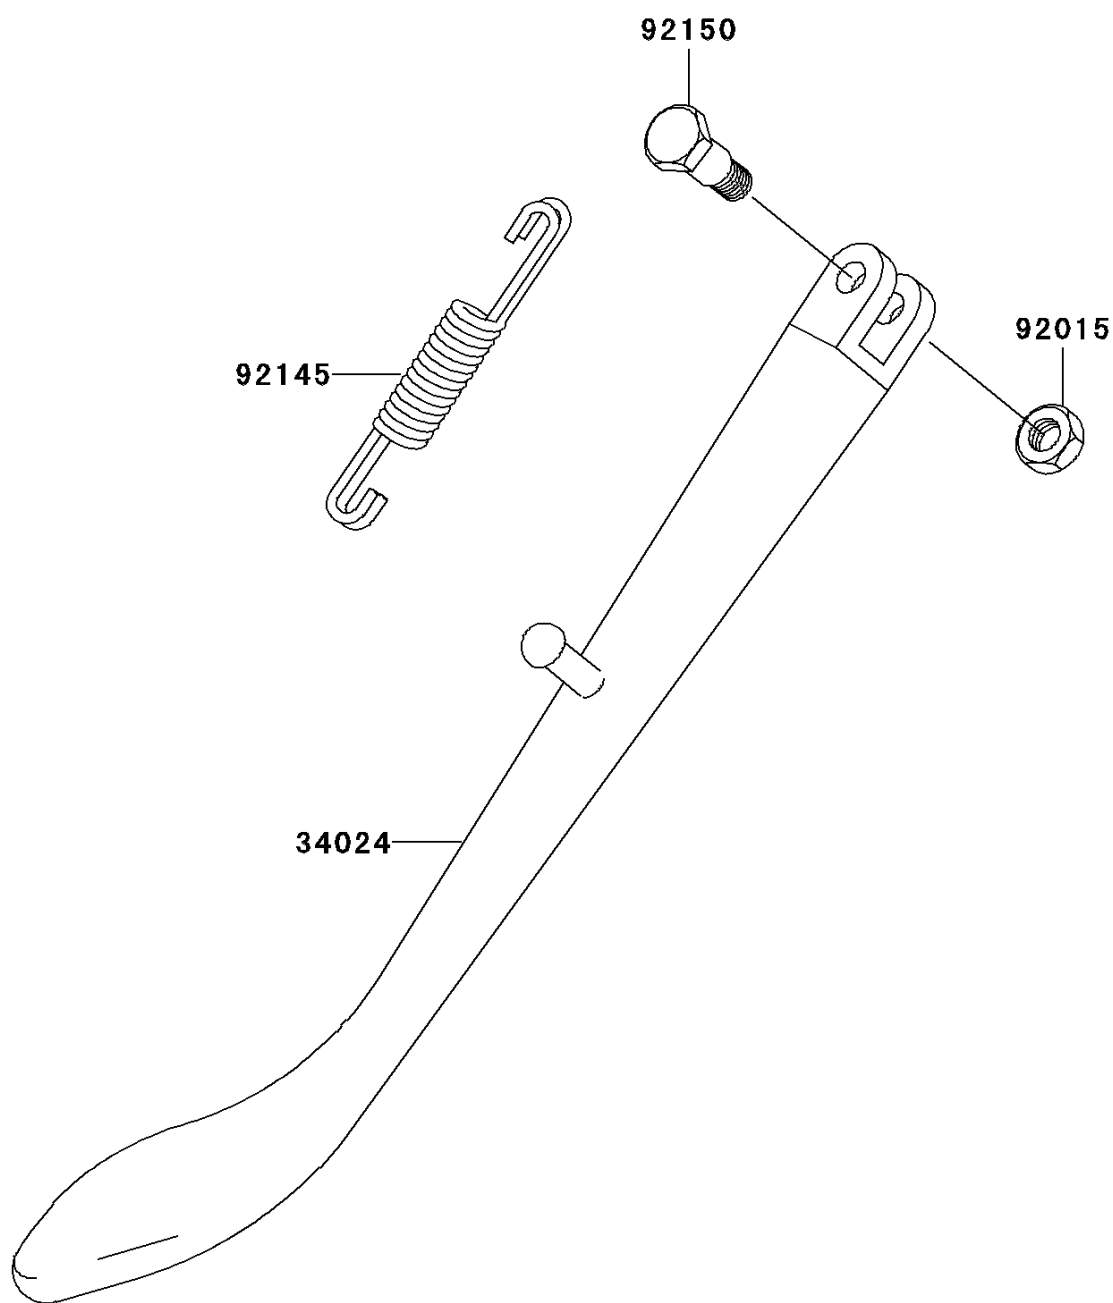

## 2003 Eliminator 125 (Canada Only) PARTS DIAGRAM

Stand(s)

F2190

## 2003 Eliminator 125 (Canada Only) PARTS LIST

Stand(s)

| ITEM NAME                         | PART NUMBER | QUANTITY |
|-----------------------------------|-------------|----------|
| STAND-SIDE (Ref # 34024)          | 34024-1343  | 1        |
| NUT,LOCK,10MM,BLACK (Ref # 92015) | 92015-1188  | 1        |
| SPRING,SIDE STAND (Ref # 92145)   | 92145-0084  | 1        |
| BOLT,SIDE STAND (Ref # 92150)     | 92150-1975  | 1        |