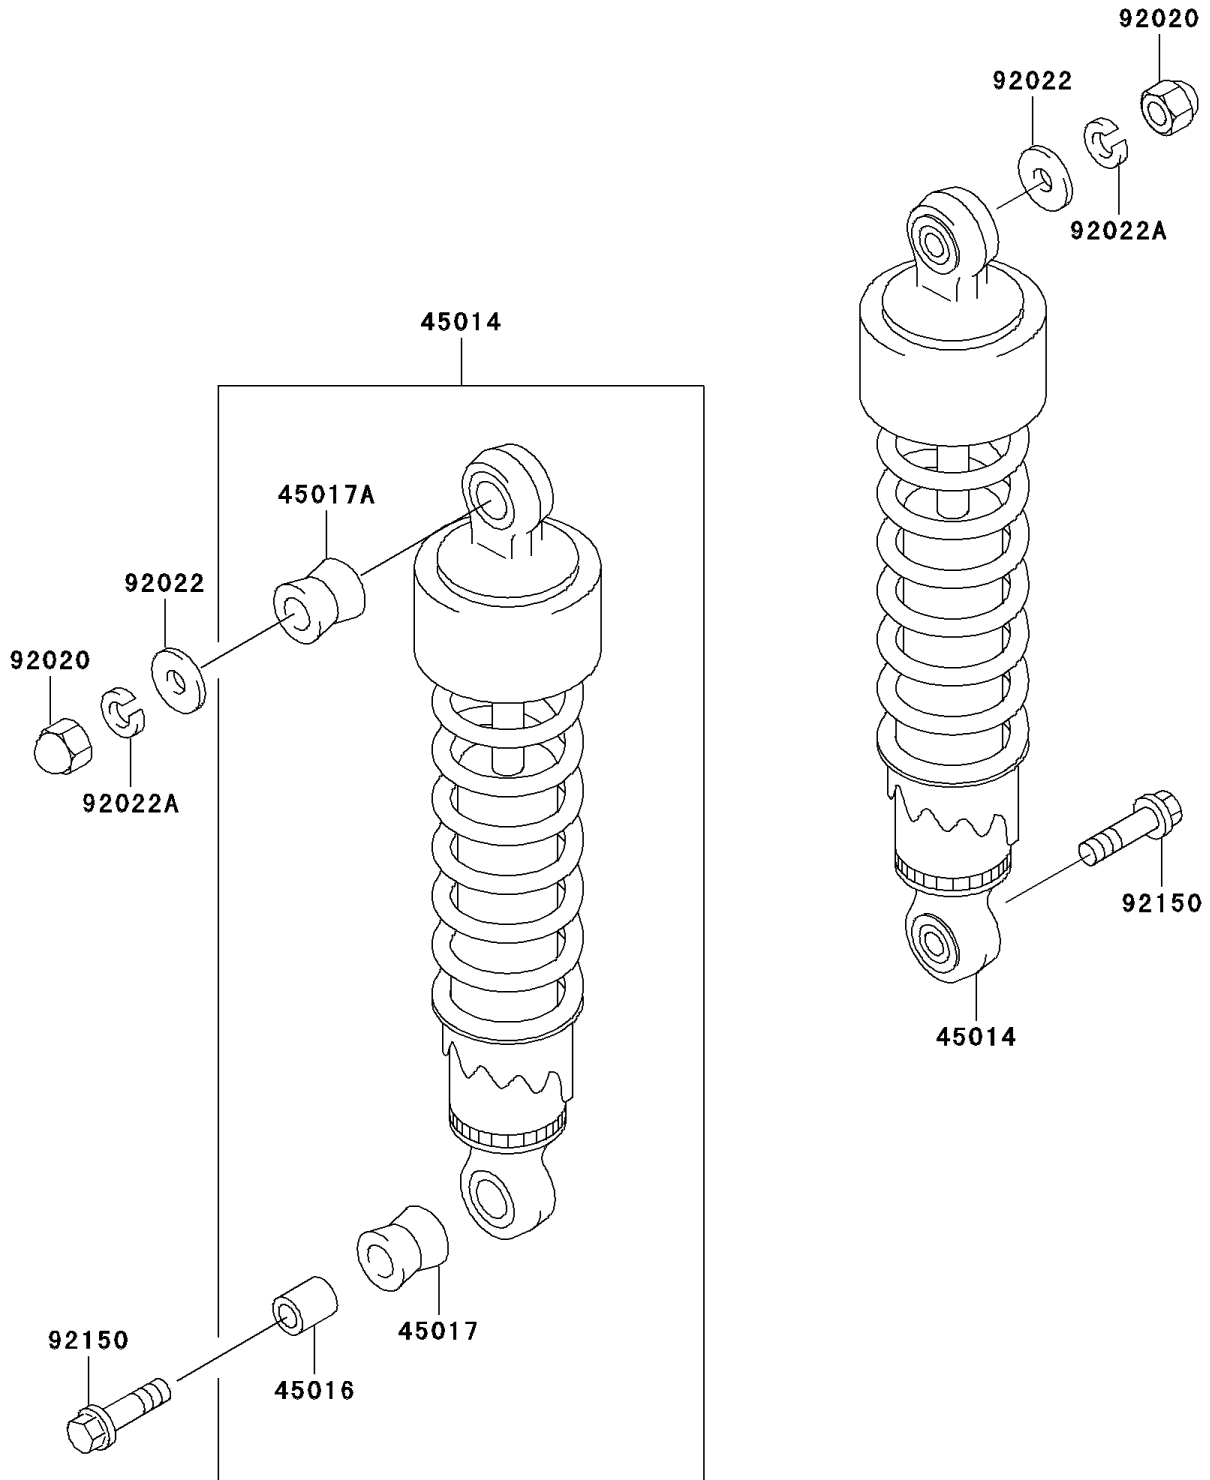

2004 Eliminator 125 PARTS DIAGRAM

Suspension/Shock Absorber

F2151

2004 Eliminator 125 PARTS LIST

Suspension/Shock Absorber

ITEM NAME	PART NUMBER	QUANTITY
SHOCKABSORBER (Ref # 45014)	45014-1685	2
COLLAR,SHOCKABSORBER (Ref # 45016)	45016-008	2
DAMPER,SHOCKABSORBER (Ref # 45017)	45017-012	2
DAMPER,SHOCKABSORBER (Ref # 45017A)	45017-015	2
NUT,CAP,10MM (Ref # 92020)	92020-003	2
WASHER,10.5X26X2.3 (Ref # 92022)	92022-044	2
WASHER,SPRING,10MM (Ref # 92022A)	92022-1540	2
BOLT,FLANGED,10X38 (Ref # 92150)	92150-1297	2