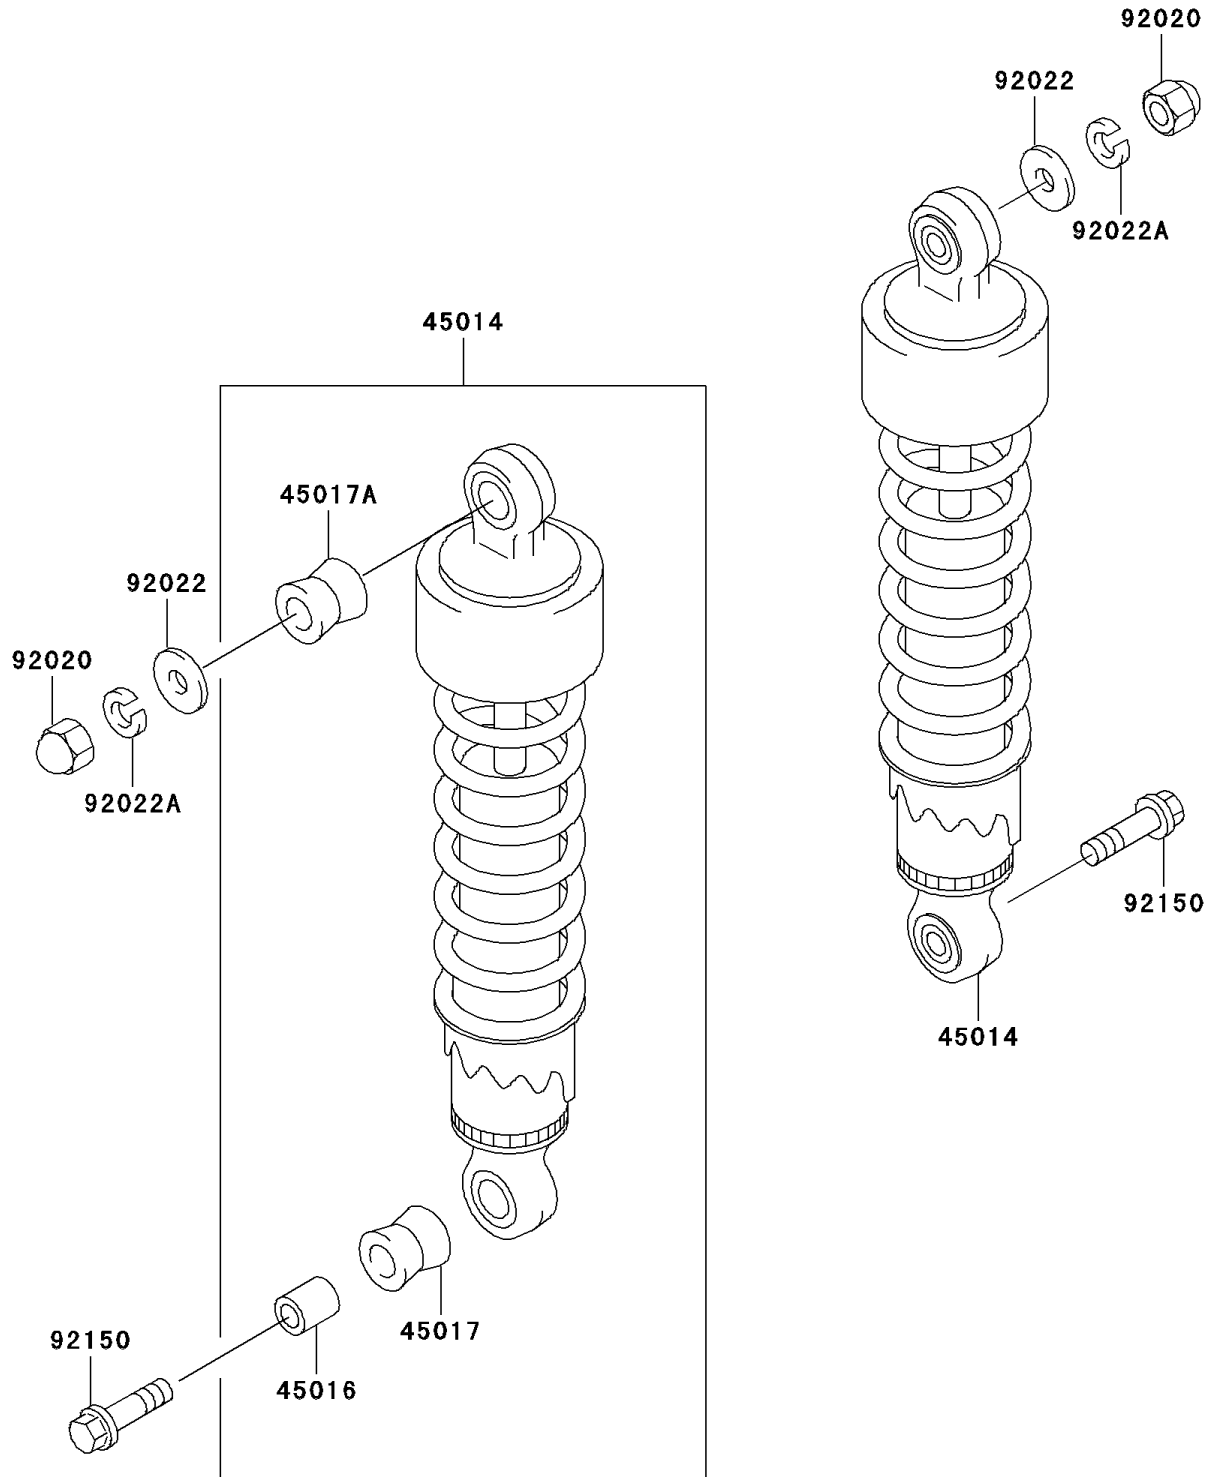

## 2003 Eliminator 125 (Canada Only) PARTS DIAGRAM

Suspension/Shock Absorber

F2151

## 2003 Eliminator 125 (Canada Only) PARTS LIST

Suspension/Shock Absorber

ITEM NAME	PART NUMBER	QUANTITY
SHOCKABSORBER (Ref # 45014)	45014-1685	1
COLLAR,SHOCKABSORBER (Ref # 45016)	45016-008	1
DAMPER,SHOCKABSORBER (Ref # 45017)	45017-012	1
DAMPER,SHOCKABSORBER (Ref # 45017A)	45017-015	1
NUT,CAP,10MM (Ref # 92020)	92020-003	1
WASHER,10.5X26X2.3 (Ref # 92022)	92022-044	1
WASHER,SPRING,10MM (Ref # 92022A)	92022-1540	1
BOLT,FLANGED,10X38 (Ref # 92150)	92150-1297	1