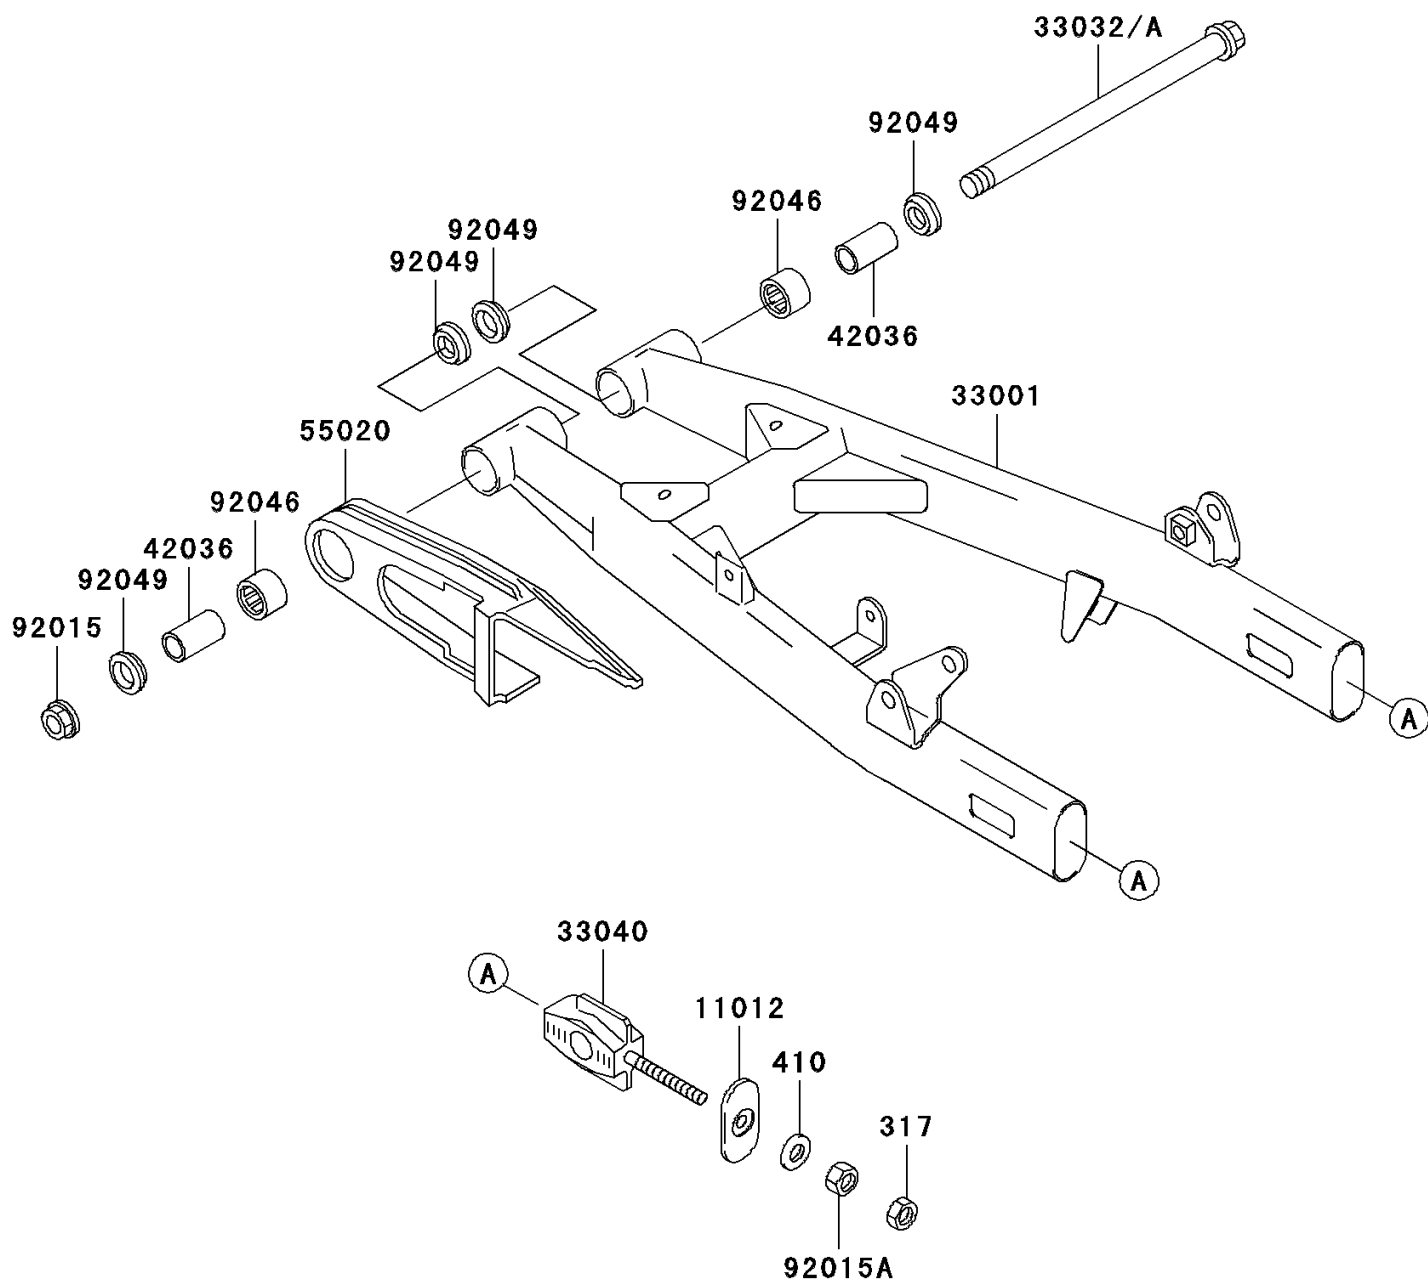

## 2003 Eliminator 125 (Canada Only) PARTS DIAGRAM

Swingarm

F2141

## 2003 Eliminator 125 (Canada Only) PARTS LIST

### Swingarm

ITEM NAME	PART NUMBER	QUANTITY
NUT-HEX-SMALL,8MM,BLACK (Ref # 317)	317C0800	1
WASHER-PLAIN-SMALL,8MM,BLACK (Ref # 410)	410F0800	1
CAP,CHAIN ADJUSTER (Ref # 11012)	11012-1819	1
ARM-COMP-SWING (Ref # 33001)	33001-1599	1
SHAFT-SWING ARM (Ref # 33032A)	33032-1109	1
ADJUSTER-CHAIN,INNER (Ref # 33040)	33040-1178	1
SLEEVE,14.1X22X57 (Ref # 42036)	42036-1371	1
GUARD,CHAIN (Ref # 55020)	55020-1689	1
NUT,14MM (Ref # 92015)	92015-1407	1
NUT,8MM (Ref # 92015A)	92015-1959	1
BEARING-NEEDLE,TA2230Z (Ref # 92046)	92046-1174	1
SEAL-OIL,MHA22X29X5.7F (Ref # 92049)	92049-1289	1