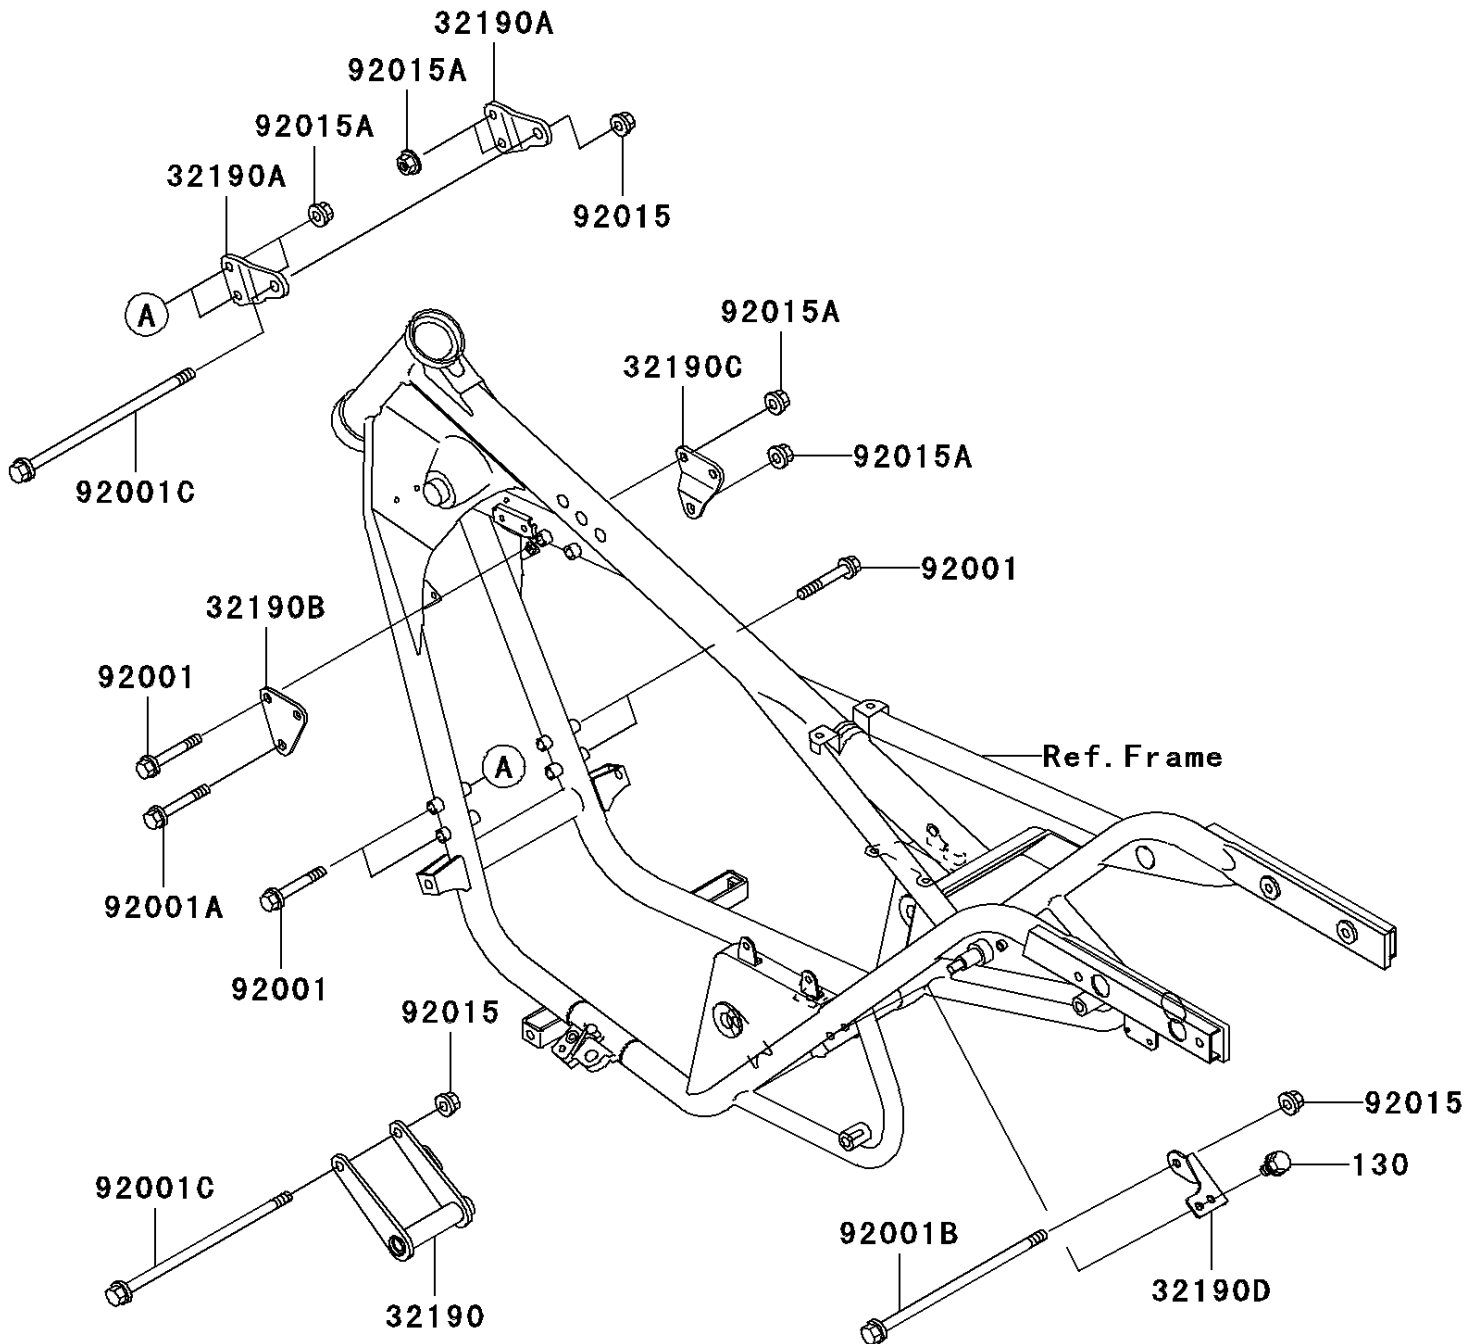

2003 Eliminator 125 (Canada Only) PARTS DIAGRAM

Engine Mount

F2122

2003 Eliminator 125 (Canada Only) PARTS LIST

Engine Mount

ITEM NAME	PART NUMBER	QUANTITY
BOLT-FLANGED,8X20 (Ref # 130)	130J0820	1
BRACKET-ENGINE,RR (Ref # 32190)	32190-1092	1
BRACKET-ENGINE,FR (Ref # 32190A)	32190-1093	1
BRACKET-ENGINE,HEAD,LH (Ref # 32190B)	32190-1103	1
BRACKET-ENGINE,HEAD,RH (Ref # 32190C)	32190-1104	1
BRACKET-ENGINE (Ref # 32190D)	32190-1109	1
BOLT,FLANGED,8X65,BLACK (Ref # 92001)	92001-1616	1
BOLT,FLANGED,8X55,BLACK (Ref # 92001A)	92001-1641	1
BOLT,FLANGED,10X110 (Ref # 92001B)	92001-1719	1
BOLT,FLANGED,10X115,BLACK (Ref # 92001C)	92001-1780	1
NUT,FLANGED,10MM (Ref # 92015)	92015-1180	1
NUT,FLANGED,8MM,BLACK (Ref # 92015A)	92015-1251	1