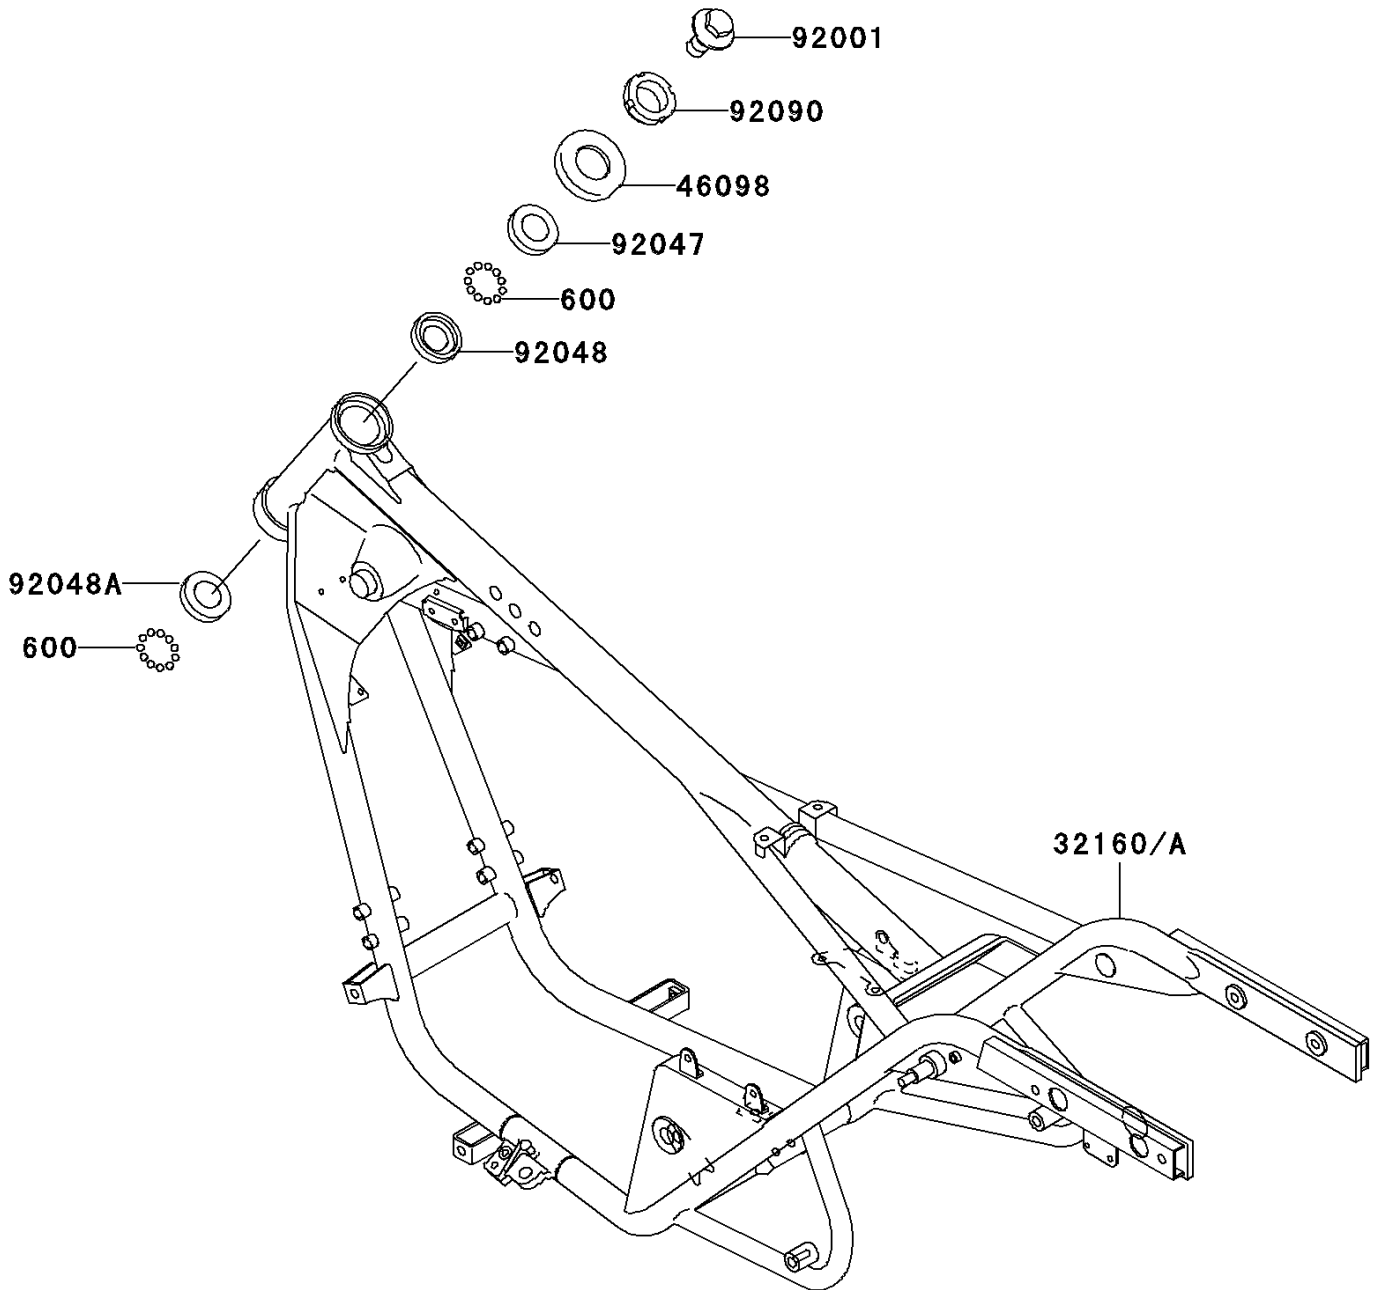

# 2004 Eliminator 125 PARTS DIAGRAM

Frame

F2120

## 2004 Eliminator 125 PARTS LIST

### Frame

ITEM NAME	PART NUMBER	QUANTITY
BALL-STEEL,1/4" (Ref # 600)	600A0800	39
CAP,STEERING STEM (Ref # 46098)	46098-016	1
BOLT,FLANGED,16X22 (Ref # 92001)	92001-1488	1
RACE,STEERING STEM BEARING (Ref # 92047)	92047-011	1
RACE,STEERING STEM BEARING (Ref # 92048)	92048-006	1
RACE,STEERING STEM BEARING (Ref # 92048A)	92048-008	1
NUT,30MM (Ref # 92090)	92090-007	1
FRAME-COMP (Ref # 32160)	32160-1644	1
FRAME-COMP (Ref # 32160A)	32160-1765	1