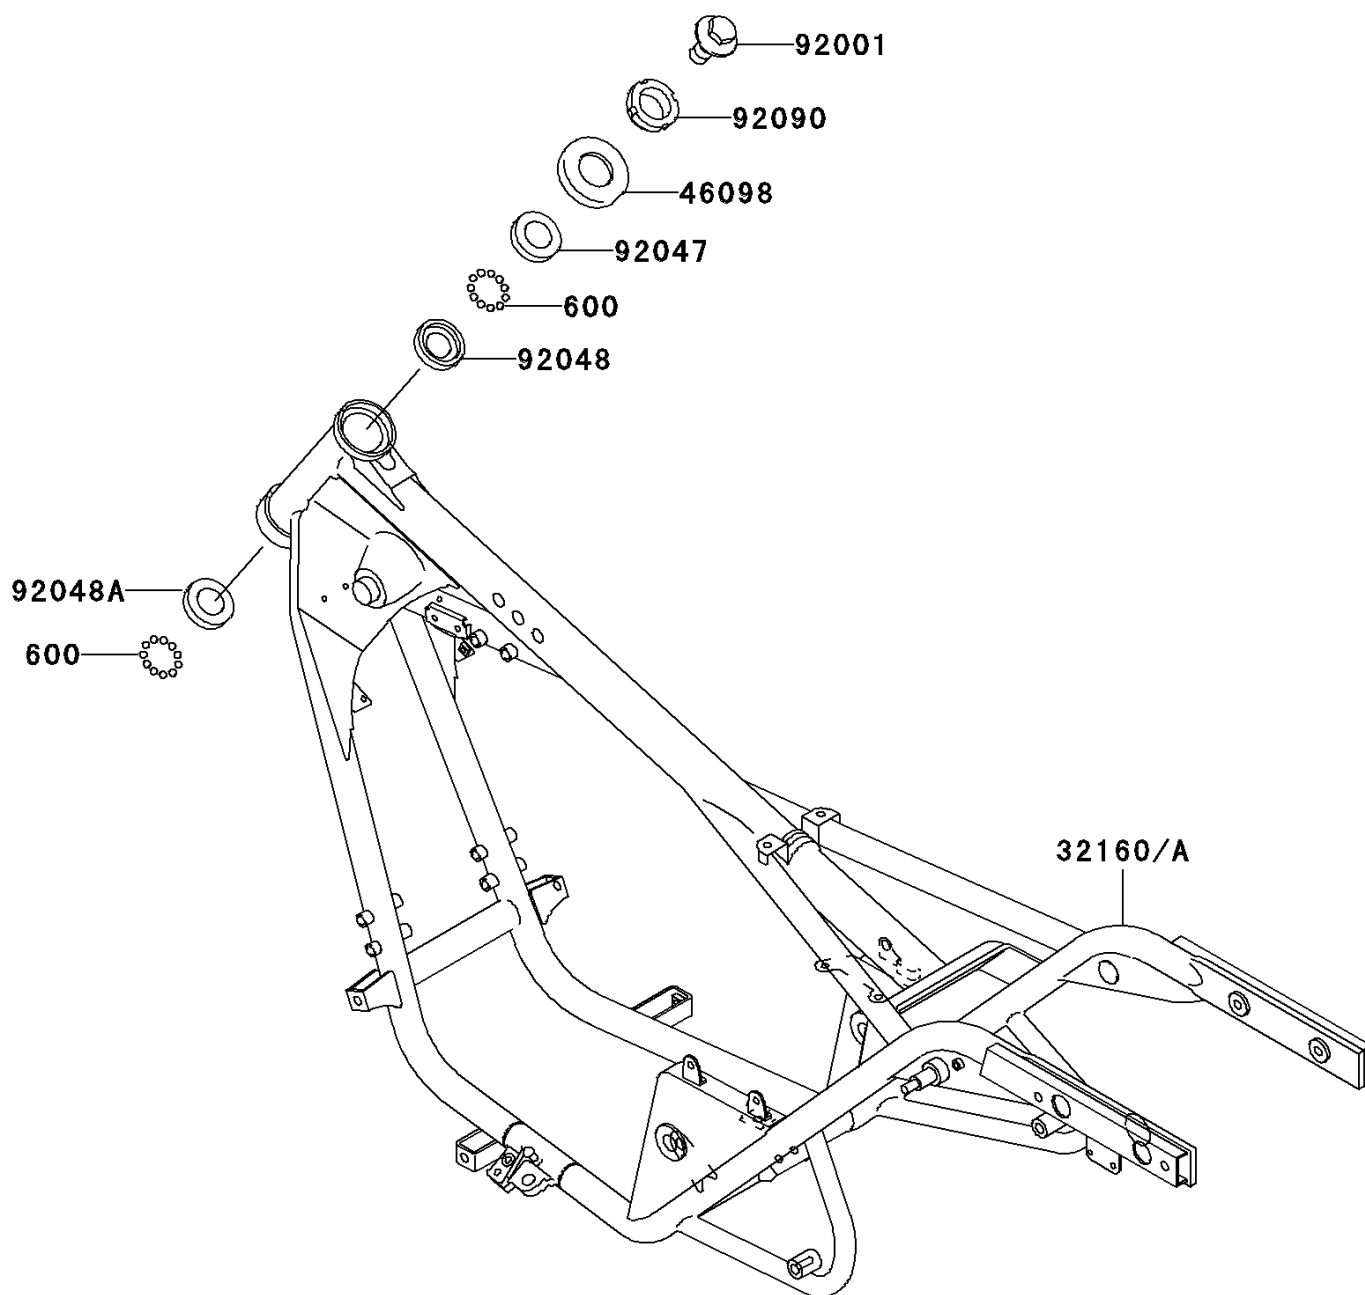

2003 Eliminator 125 (Canada Only) PARTS DIAGRAM

Frame

F2120

2003 Eliminator 125 (Canada Only) PARTS LIST

Frame

ITEM NAME	PART NUMBER	QUANTITY
BALL-STEEL,1/4" (Ref # 600)	600A0800	1
FRAME-COMP (Ref # 32160)	32160-1644	1
CAP,STEERING STEM (Ref # 46098)	46098-016	1
BOLT,FLANGED,16X22 (Ref # 92001)	92001-1488	1
RACE,STEERING STEM BEARING (Ref # 92047)	92047-011	1
RACE,STEERING STEM BEARING (Ref # 92048)	92048-006	1
RACE,STEERING STEM BEARING (Ref # 92048A)	92048-008	1
NUT,30MM (Ref # 92090)	92090-007	1