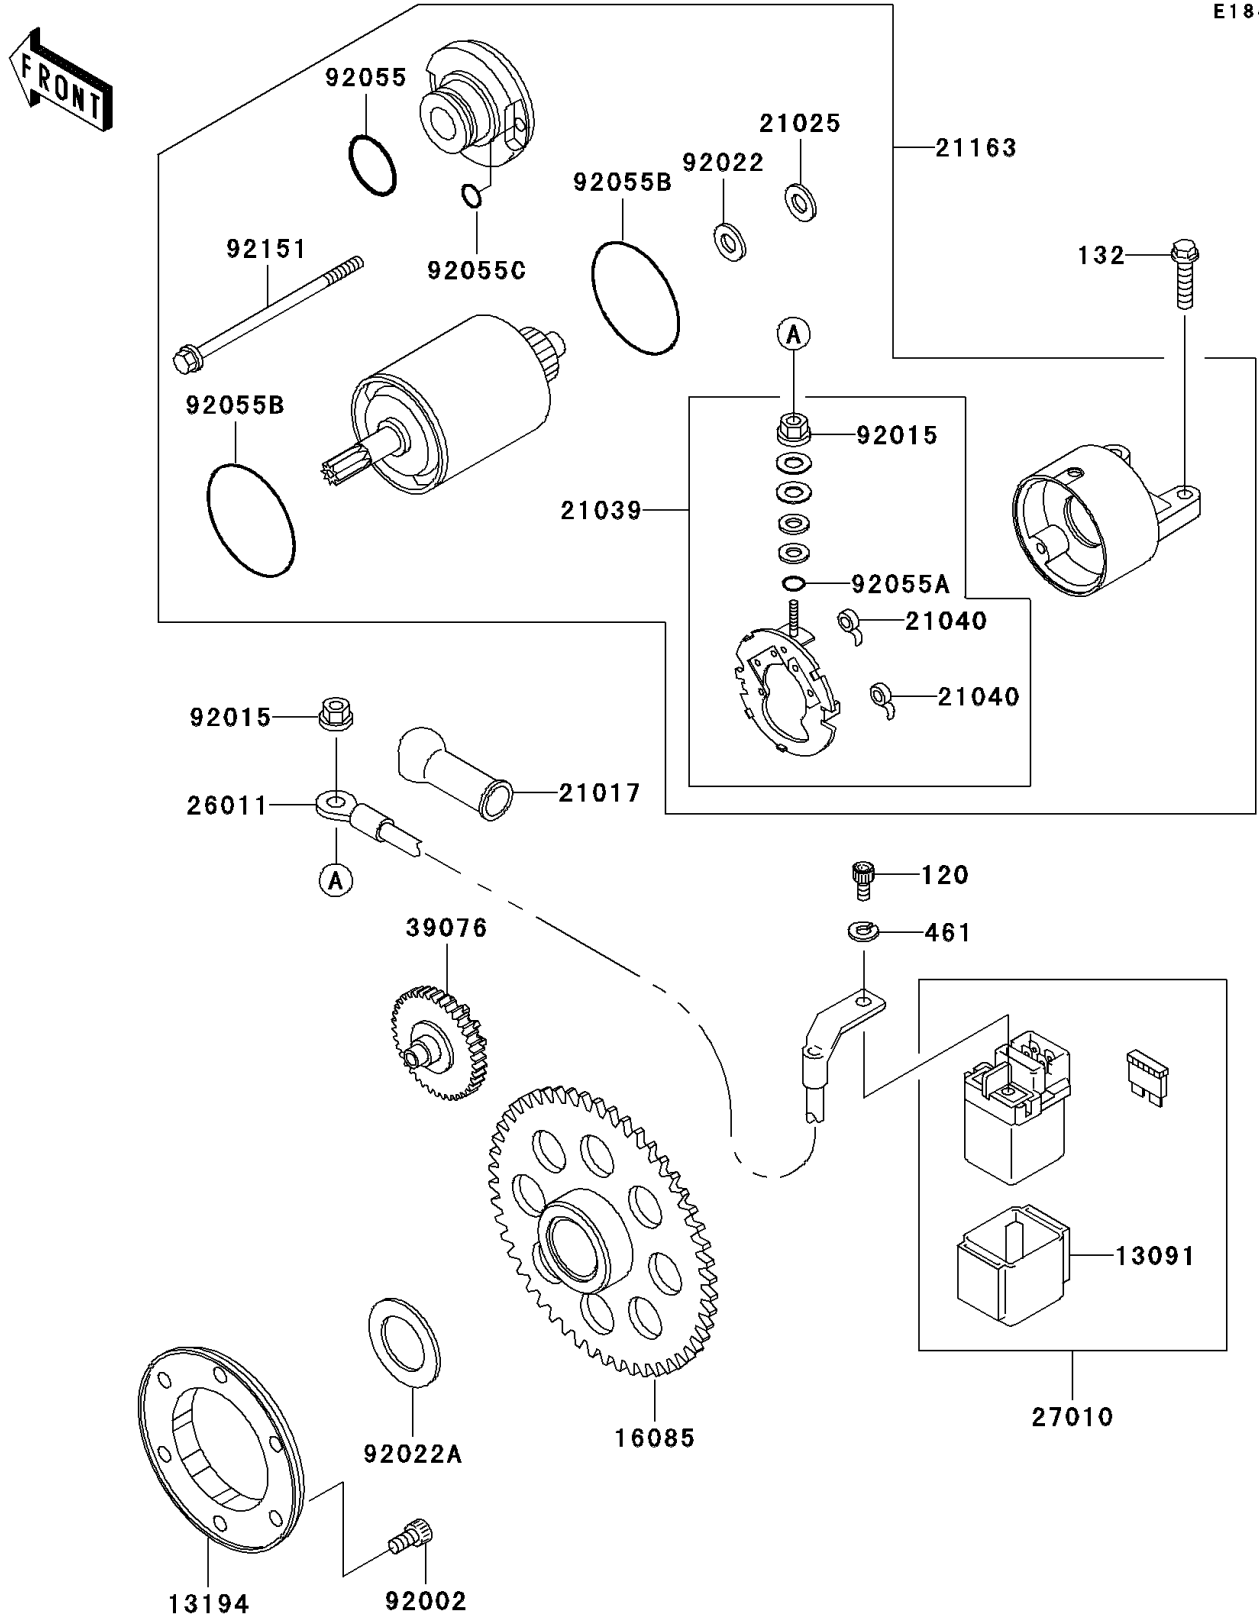

2004 Eliminator 125 PARTS DIAGRAM

Starter Motor

E1840

2004 Eliminator 125 PARTS LIST

Starter Motor

ITEM NAME	PART NUMBER	QUANTITY
BOLT-SOCKET (Ref # 120)	120S0510	2
BOLT-FLANGED-SMALL (Ref # 132)	132V0625	2
WASHER-SPRING,5MM,BLACK (Ref # 461)	461K0500	2
HOLDER,MAGNETIC SWITCH (Ref # 13091)	13091-1884	1
CLUTCH-ONEWAY (Ref # 13194)	13194-1107	1
GEAR,60T (Ref # 16085)	16085-0020	1
GROMMET,STARTER TERMINAL (Ref # 21017)	21017-017	1
WASHER,9.1X18X0.2 (Ref # 21025)	21025-011	AR
BRUSH (Ref # 21039)	21039-1066	1
SPRING-BRUSH (Ref # 21040)	21040-1057	2
STARTER-ELECTRIC (Ref # 21163)	21163-1278	1
WIRE-LEAD,STARTER (Ref # 26011)	26011-1682	1
SWITCH,MAGNETIC (Ref # 27010)	27010-1327	1
LIMITER,STARTER IDLE (Ref # 39076)	39076-1060	1
BOLT,SOCKET,6X12 (Ref # 92002)	92002-1796	6
NUT,STARTER MOTOR (Ref # 92015)	92015-1476	2
WASHER,9.1X18X0.8 (Ref # 92022)	92022-1132	1
WASHER,22.3X35X1.6 (Ref # 92022A)	92022-212	1
RING-O (Ref # 92055)	92055-1276	1
RING-O,4.5X2.0 (Ref # 92055A)	92055-1370	1
RING-O (Ref # 92055B)	92055-1550	2
RING-O (Ref # 92055C)	92055-1551	2
BOLT (Ref # 92151)	92151-1158	2