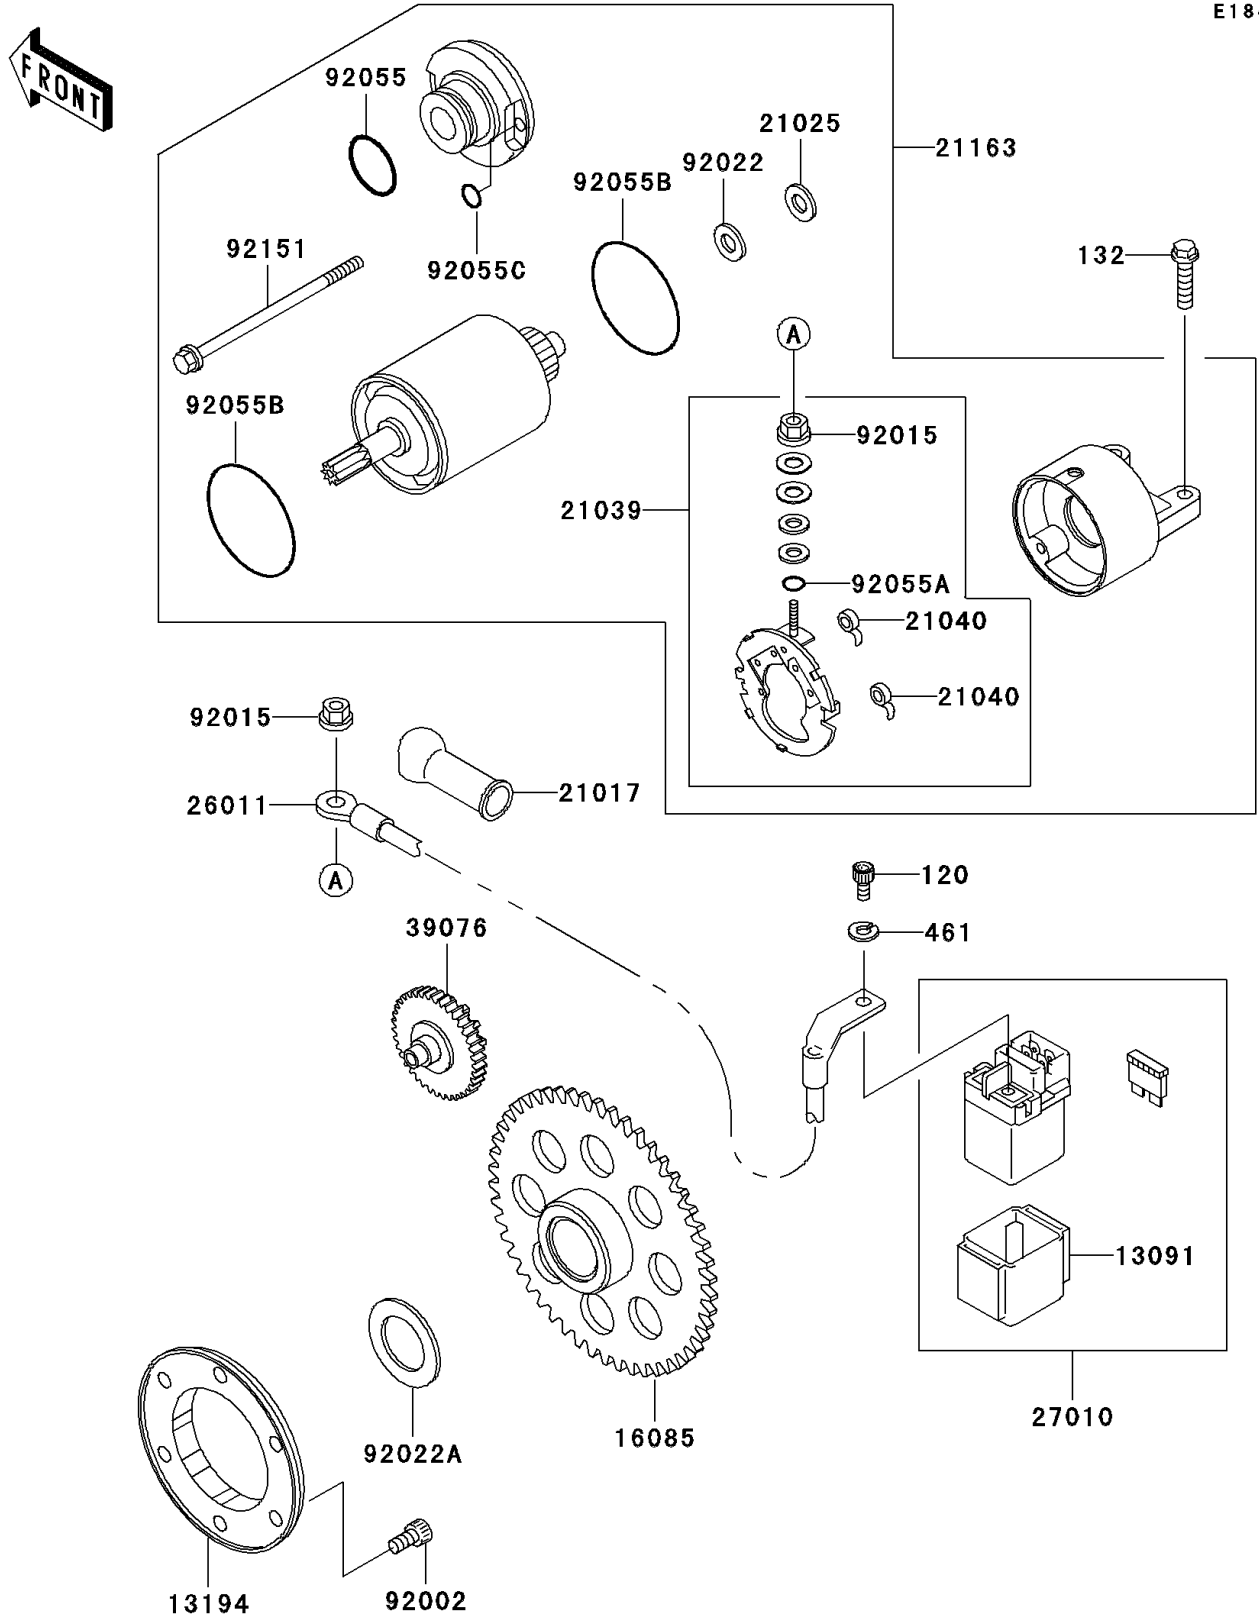

2001 Eliminator 125 PARTS DIAGRAM

Starter Motor

E1840

2001 Eliminator 125 PARTS LIST

Starter Motor

ITEM NAME	PART NUMBER	QUANTITY
BOLT-SOCKET (Ref # 120)	120S0510	2
BOLT-FLANGED-SMALL (Ref # 132)	132V0625	2
WASHER-SPRING,5MM,BLACK (Ref # 461)	461K0500	2
HOLDER,MAGNETIC SWITCH (Ref # 13091)	13091-1884	1
CLUTCH-ONEWAY (Ref # 13194)	13194-1107	1
GEAR,60T (Ref # 16085)	16085-0020	1
GROMMET,STARTER TERMINAL (Ref # 21017)	21017-017	1
WASHER,9.1X18X0.2 (Ref # 21025)	21025-011	AR
BRUSH (Ref # 21039)	21039-1066	1
SPRING-BRUSH (Ref # 21040)	21040-1057	2
STARTER-ELECTRIC (Ref # 21163)	21163-1278	1
WIRE-LEAD,STARTER (Ref # 26011)	26011-1682	1
SWITCH,MAGNETIC (Ref # 27010)	27010-1327	1
LIMITER,STARTER IDLE (Ref # 39076)	39076-1060	1
BOLT,SOCKET,6X12 (Ref # 92002)	92002-1796	6
NUT,STARTER MOTOR (Ref # 92015)	92015-1476	2
WASHER,9.1X18X0.8 (Ref # 92022)	92022-1132	1
WASHER,22.3X35X1.6 (Ref # 92022A)	92022-212	1
RING-O (Ref # 92055)	92055-1276	1
RING-O,4.5X2.0 (Ref # 92055A)	92055-1370	1
RING-O (Ref # 92055B)	92055-1550	2
RING-O (Ref # 92055C)	92055-1551	2
BOLT (Ref # 92151)	92151-1158	2