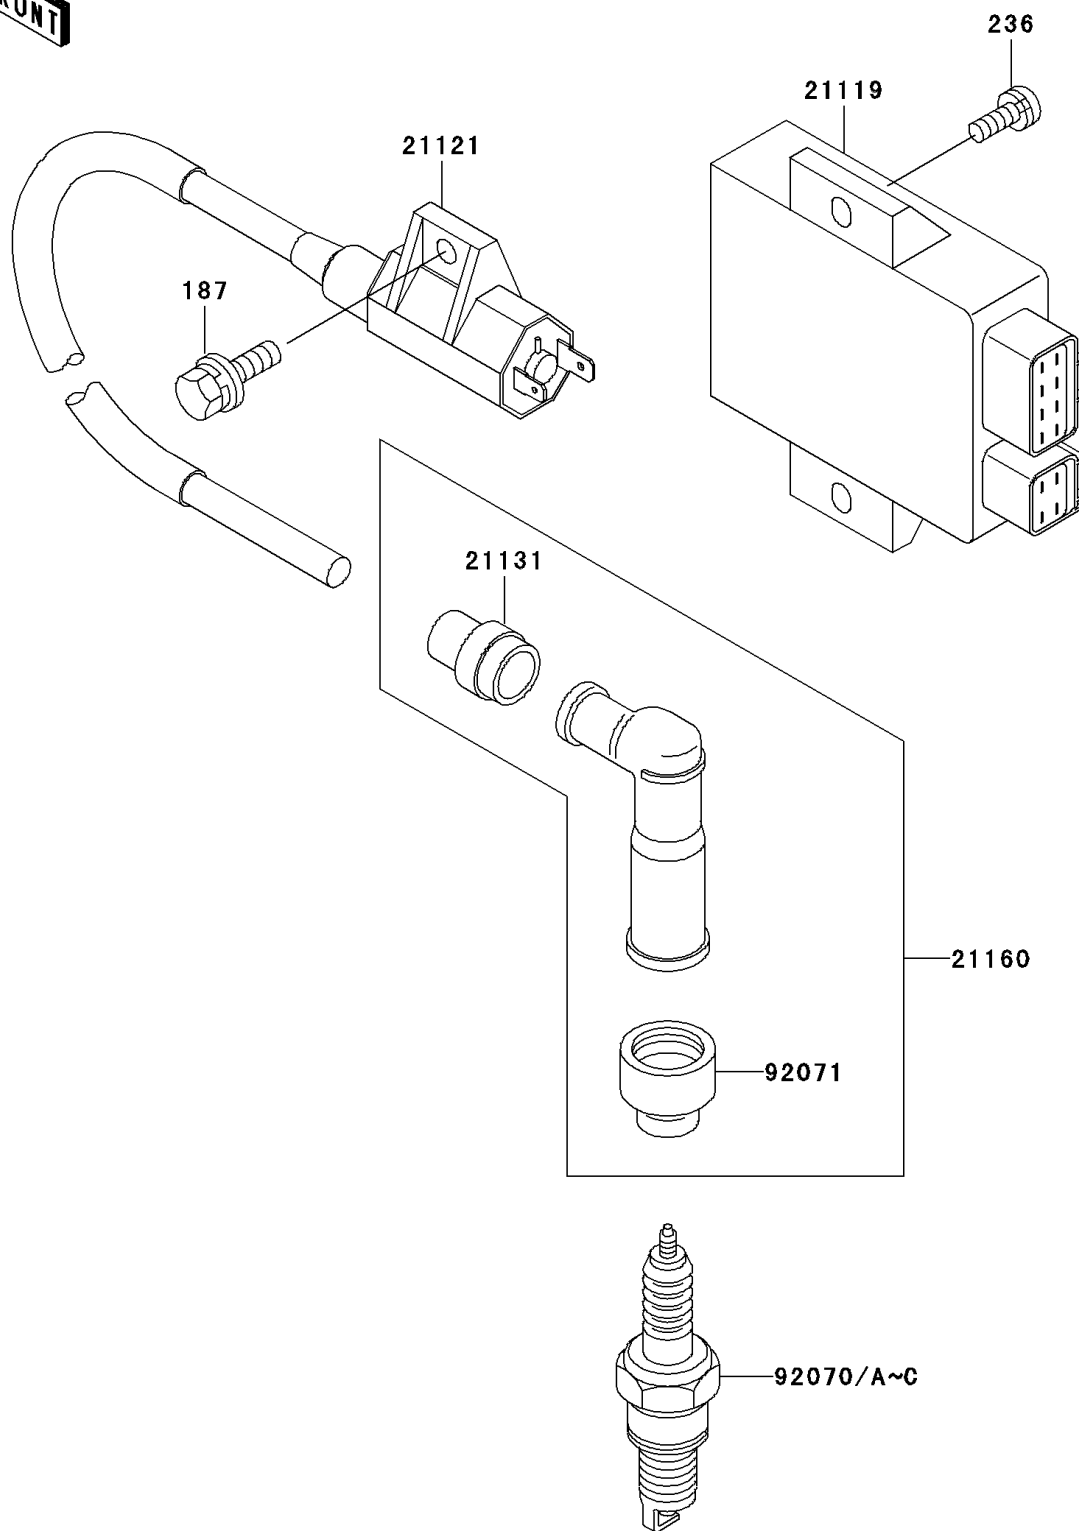

2003 Eliminator 125 (Canada Only) PARTS DIAGRAM

Ignition System

E1830

2003 Eliminator 125 (Canada Only) PARTS LIST

Ignition System

ITEM NAME	PART NUMBER	QUANTITY
BOLT-UPSET-WSP (Ref # 187)	187B0620	1
SCREW-PAN-WSP-CROS (Ref # 236)	236D0616	1
IGNITER (Ref # 21119)	21119-1562	1
COIL-IGNITION (Ref # 21121)	21121-1229	1
GROMMET,HIGH TENSION (Ref # 21131)	21131-005	1
CAP-ASSY-PLUG (Ref # 21160)	21160-1062	1
PLUG-SPARK,CR8E(NGK) (Ref # 92070)	92070-1169	1
PLUG-SPARK,U24ESR-N(ND) (Ref # 92070A)		2
PLUG-SPARK,CR7E(NGK) (Ref # 92070B)	92070-1209	1
GROMMET,PLUG CAP (Ref # 92071)	92071-1124	1