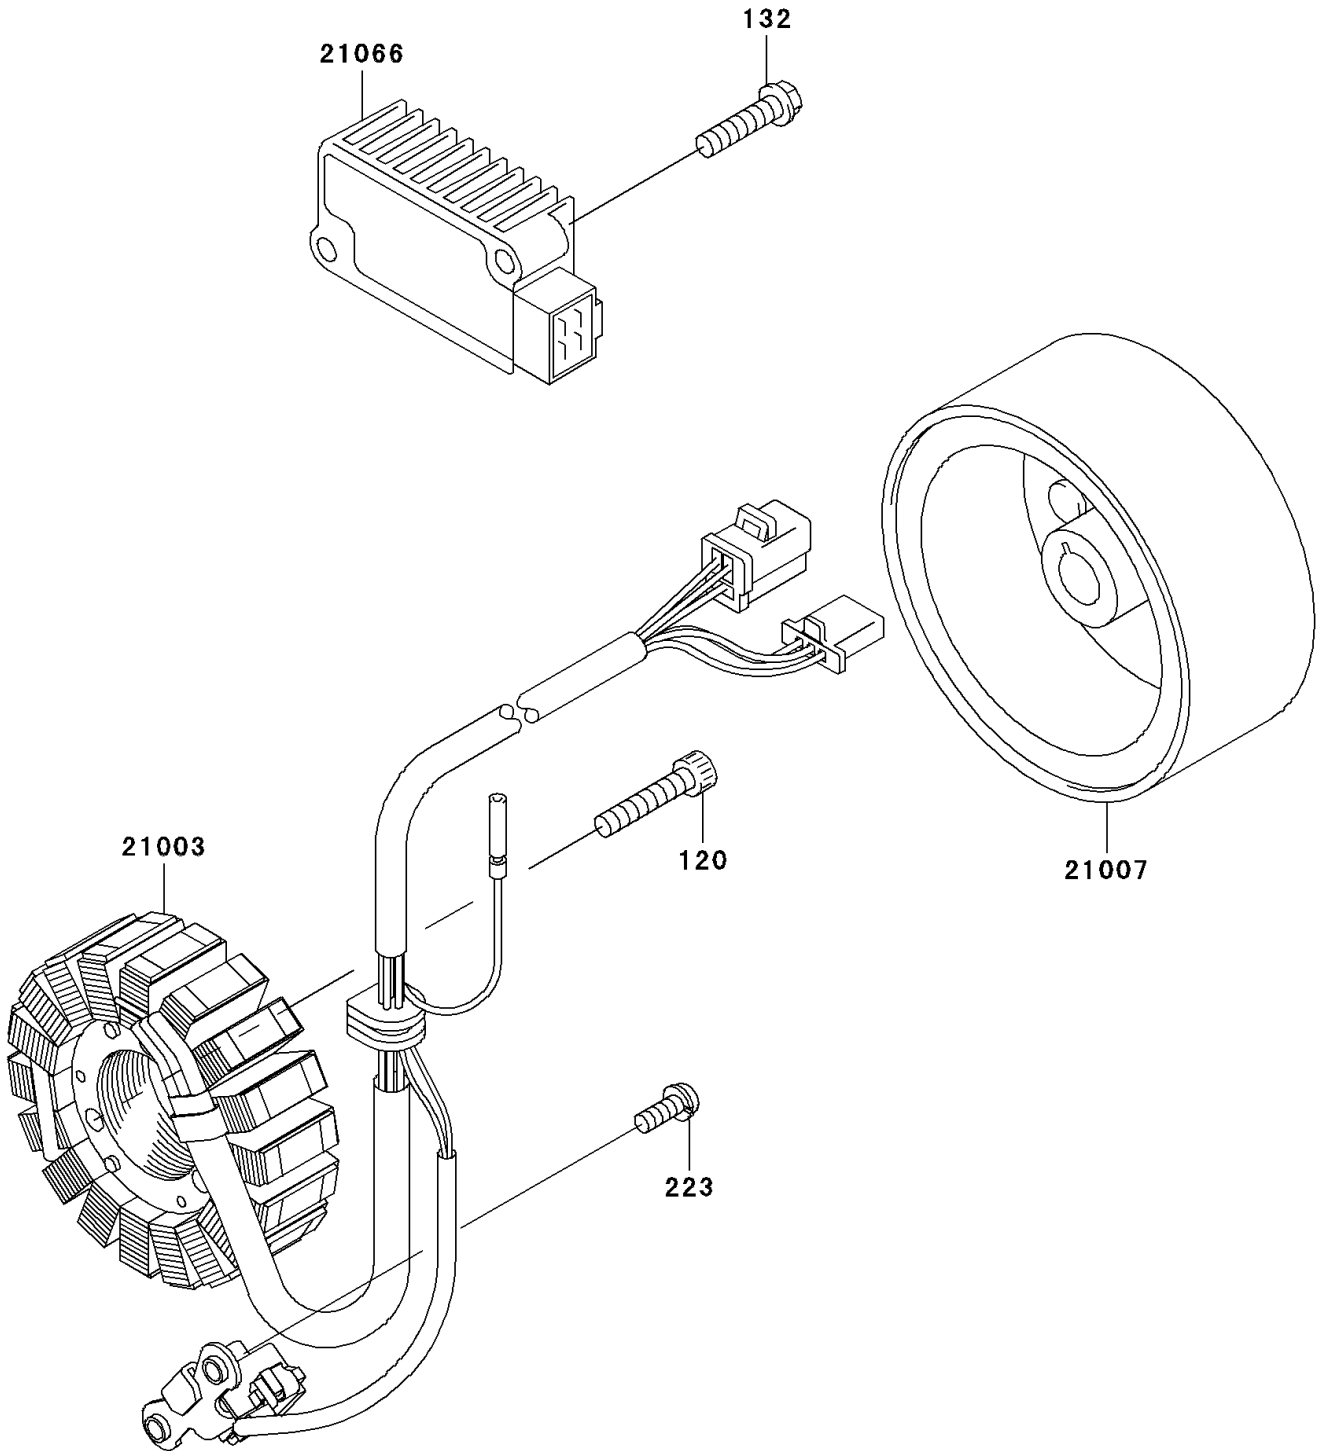

2004 Eliminator 125 PARTS DIAGRAM

Generator

E1810

2004 Eliminator 125 PARTS LIST

Generator

ITEM NAME	PART NUMBER	QUANTITY
BOLT-SOCKET,6X30 (Ref # 120)	120P0630	3
BOLT-FLANGED-SMALL (Ref # 132)	132J0625	2
SCREW-PAN-WS-CROS (Ref # 223)	223B0514	2
STATOR (Ref # 21003)	21003-1342	1
ROTOR (Ref # 21007)	21007-1346	1
REGULATOR-VOLTAGE (Ref # 21066)	21066-1108	1