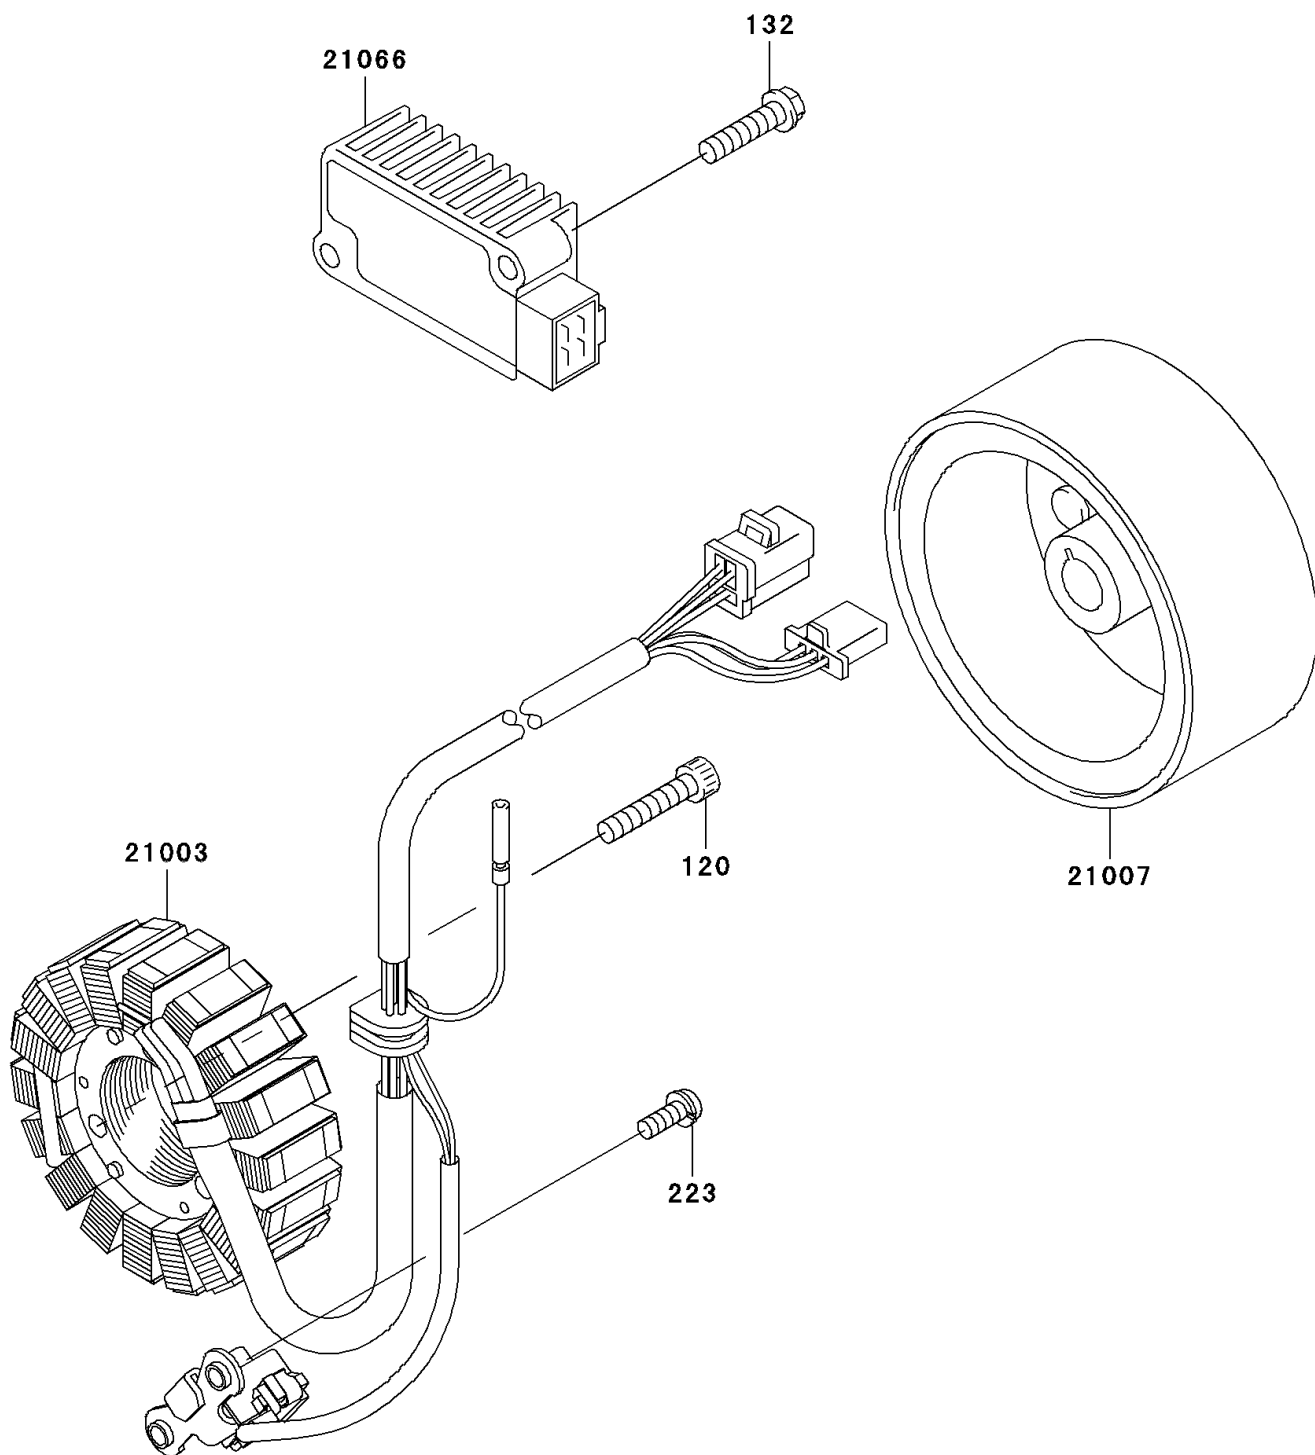

2003 Eliminator 125 (Canada Only) PARTS DIAGRAM

Generator

E1810

2003 Eliminator 125 (Canada Only) PARTS LIST

Generator

ITEM NAME	PART NUMBER	QUANTITY
BOLT-SOCKET,6X30 (Ref # 120)	120P0630	1
BOLT-FLANGED-SMALL (Ref # 132)	132J0625	1
SCREW-PAN-WS-CROS (Ref # 223)	223B0514	1
STATOR (Ref # 21003)	21003-1342	1
ROTOR (Ref # 21007)	21007-1346	1
REGULATOR-VOLTAGE (Ref # 21066)	21066-1108	1