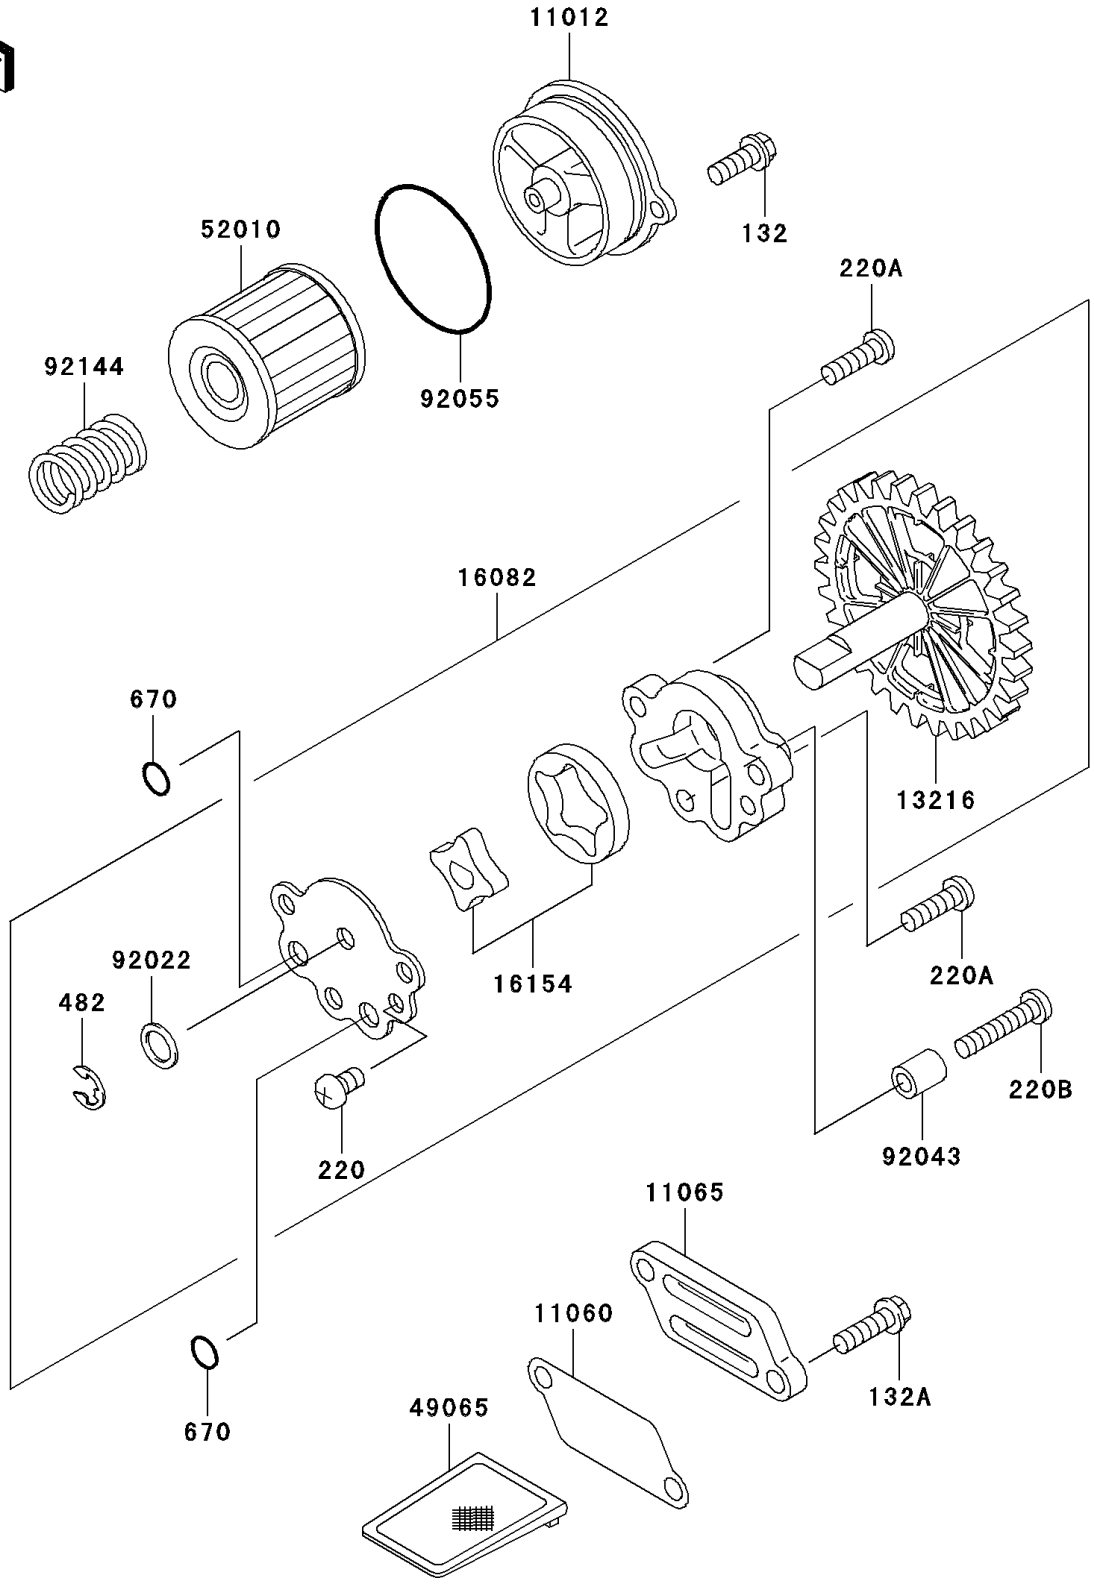

2004 Eliminator 125 PARTS DIAGRAM

Oil Pump/Oil Filter

E1710

2004 Eliminator 125 PARTS LIST

Oil Pump/Oil Filter

ITEM NAME	PART NUMBER	QUANTITY
-----------	-------------	----------