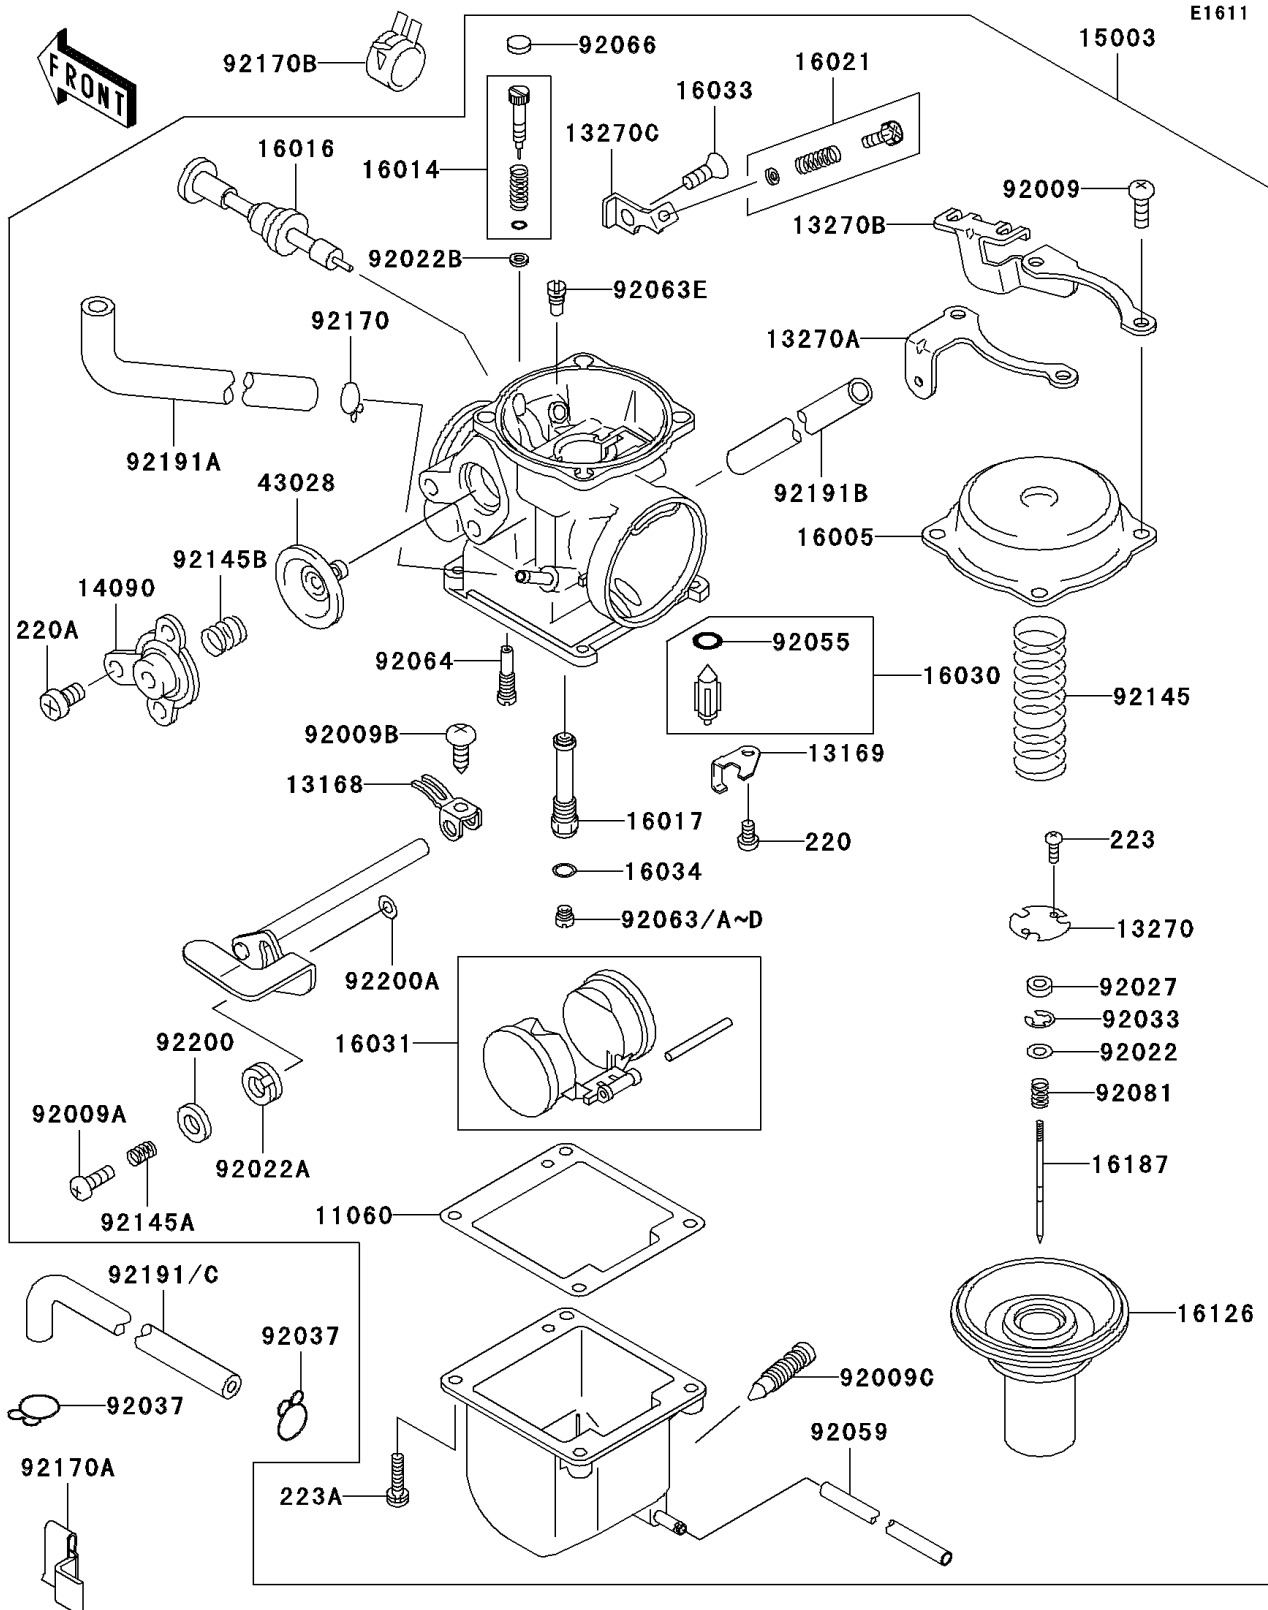

# 2005 Eliminator 125 PARTS DIAGRAM

Carburetor

### Carburetor

ITEM NAME	PART NUMBER	QUANTITY
GASKET,FLOAT CHAMBER (Ref # 11060)	11060-1849	1
LEVER,STARTER (Ref # 13168)	13168-1642	1
PLATE,FLOAT VALVE (Ref # 13169)	13169-1482	1
PLATE,VACUUM VALVE (Ref # 13270)	13270-1981	1
PLATE,LH (Ref # 13270A)	13270-1982	1
PLATE,RH (Ref # 13270B)	13270-1983	1
PLATE,THROTTLE STOP SCREW (Ref # 13270C)	13270-1984	1
COVER,AIR CUT VALVE (Ref # 14090)	14090-1931	1
CARBURETOR-ASSY (Ref # 15003)	15003-1627	1
TOP-CHAMBER (Ref # 16005)	16005-1087	1
SCREW-PILOT AIR (Ref # 16014)	16014-1117	1
PLUNGER (Ref # 16016)	16016-1106	1
JET-NEEDLE,O-8M (Ref # 16017)	16017-1432	1
SCREW-THROTTLE STOP (Ref # 16021)	16021-1217	1
VALVE-FLOAT (Ref # 16030)	16030-1086	1
FLOAT (Ref # 16031)	16031-1094	1
SCREW,5X8 (Ref # 16033)	16033-024	1
WASHER,MAIN JET (Ref # 16034)	16034-001	1
VALVE,VACUUM (Ref # 16126)	16126-1352	1
NEEDLE-JET,4C17 (Ref # 16187)	16187-1188	1
DIAPHRAGM,COASTING RICHER (Ref # 43028)	43028-1026	1
SCREW,PAN HEAD,5X10,BLACK (Ref # 92009)	92009-1126	4
SCREW,STARTER LEVER (Ref # 92009A)	92009-1823	1
SCREW,STARTER (Ref # 92009B)	92009-1824	1
SCREW,DRAIN (Ref # 92009C)	92009-1826	1
WASHER,JET NEEDLE (Ref # 92022)	92022-1123	1
WASHER,PLAIN,DURACON (Ref # 92022A)	92022-1147	1
WASHER,ADJUST SCREW (Ref # 92022B)	92022-1187	1
COLLAR,THROTTLE VALVE (Ref # 92027)	92027-1103	1