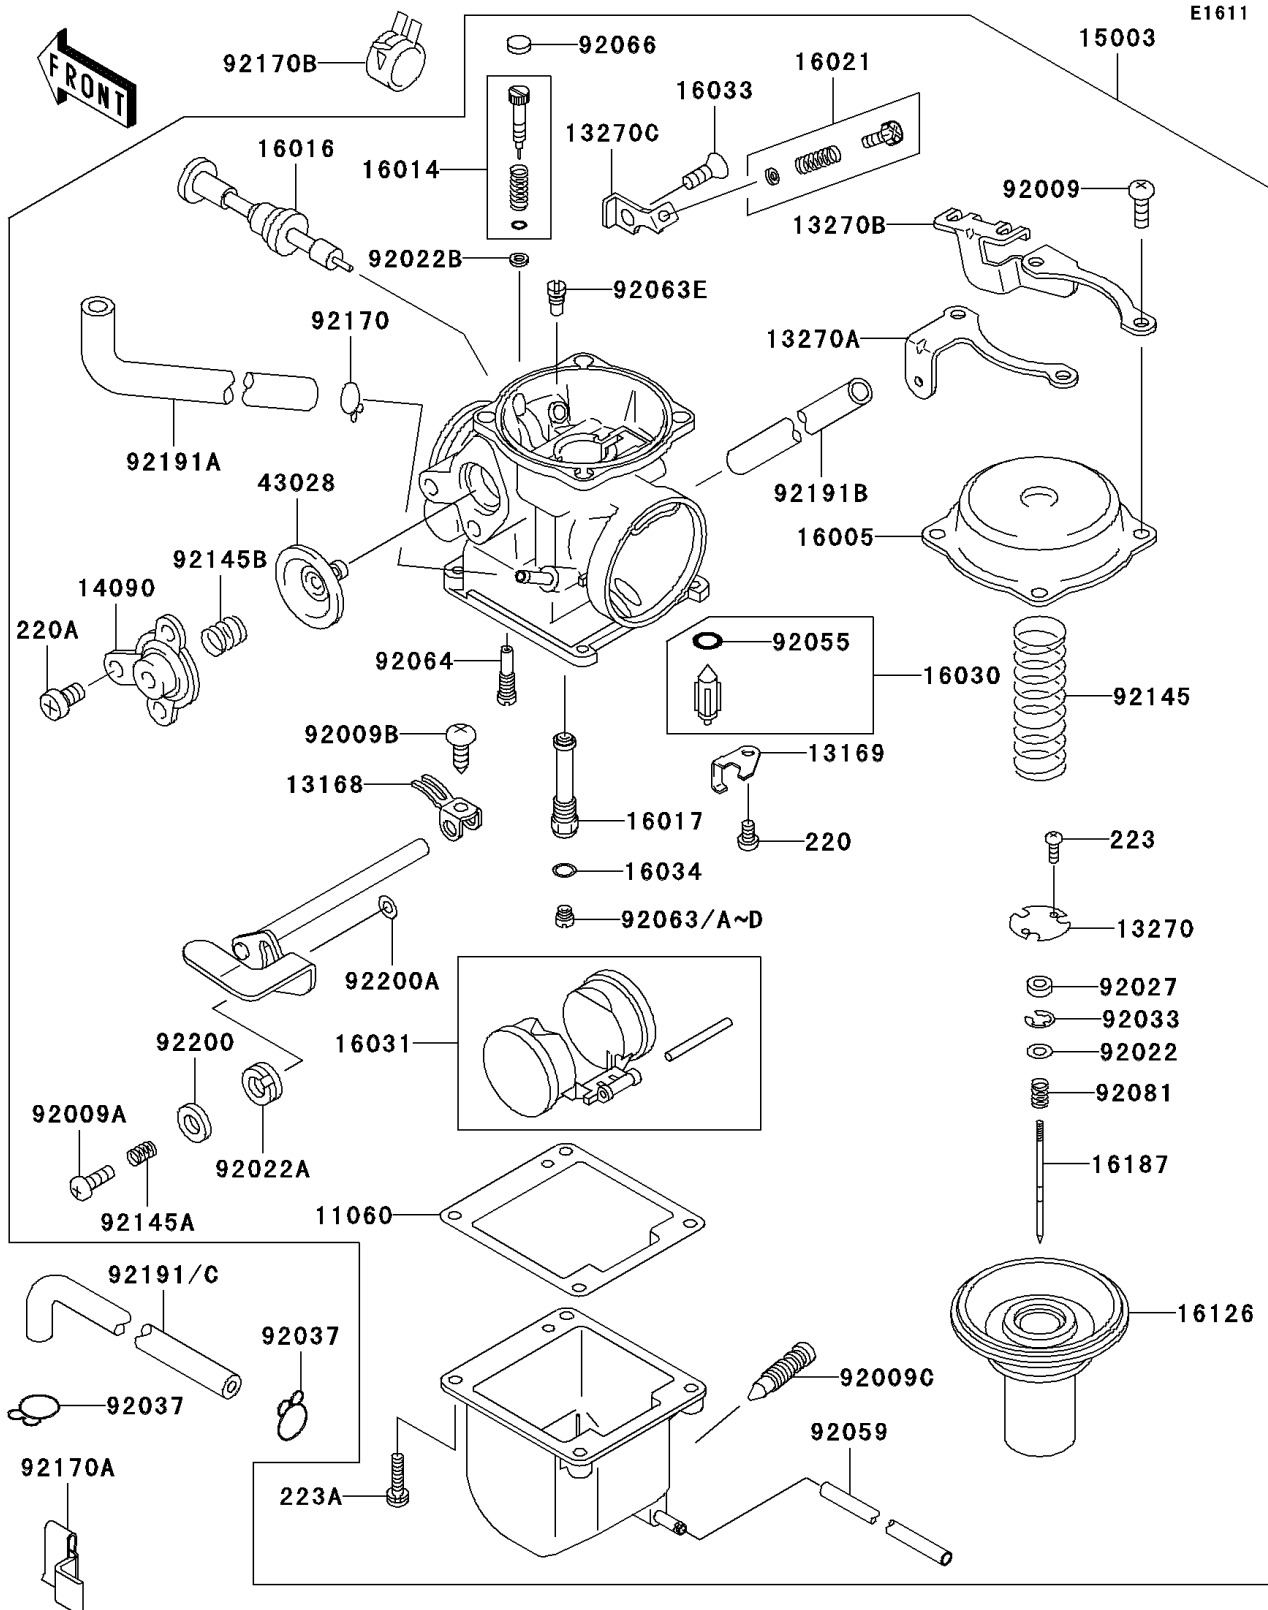

2004 Eliminator 125 PARTS DIAGRAM

Carburetor

2004 Eliminator 125 PARTS LIST

Carburetor

ITEM NAME	PART NUMBER	QUANTITY
GASKET,FLOAT CHAMBER (Ref # 11060)	11060-1849	1
LEVER,STARTER (Ref # 13168)	13168-1642	1
PLATE,FLOAT VALVE (Ref # 13169)	13169-1482	1
PLATE,VACUUM VALVE (Ref # 13270)	13270-1981	1
PLATE,LH (Ref # 13270A)	13270-1982	1
PLATE,RH (Ref # 13270B)	13270-1983	1
PLATE,THROTTLE STOP SCREW (Ref # 13270C)	13270-1984	1
COVER,AIR CUT VALVE (Ref # 14090)	14090-1931	1
CARBURETOR-ASSY (Ref # 15003)	15003-1627	1
TOP-CHAMBER (Ref # 16005)	16005-1087	1
SCREW-PILOT AIR (Ref # 16014)	16014-1117	1
PLUNGER (Ref # 16016)	16016-1106	1
JET-NEEDLE,O-8M (Ref # 16017)	16017-1432	1
SCREW-THROTTLE STOP (Ref # 16021)	16021-1217	1
VALVE-FLOAT (Ref # 16030)	16030-1086	1
FLOAT (Ref # 16031)	16031-1094	1
SCREW,5X8 (Ref # 16033)	16033-024	1
WASHER,MAIN JET (Ref # 16034)	16034-001	1
VALVE,VACUUM (Ref # 16126)	16126-1352	1
NEEDLE-JET,4C17 (Ref # 16187)	16187-1188	1
DIAPHRAGM,COASTING RICHER (Ref # 43028)	43028-1026	1
SCREW,PAN HEAD,5X10,BLACK (Ref # 92009)	92009-1126	4
SCREW,STARTER LEVER (Ref # 92009A)	92009-1823	1
SCREW,STARTER (Ref # 92009B)	92009-1824	1
SCREW,DRAIN (Ref # 92009C)	92009-1826	1
WASHER,JET NEEDLE (Ref # 92022)	92022-1123	1
WASHER,PLAIN,DURACON (Ref # 92022A)	92022-1147	1
WASHER,ADJUST SCREW (Ref # 92022B)	92022-1187	1
COLLAR,THROTTLE VALVE (Ref # 92027)	92027-1103	1