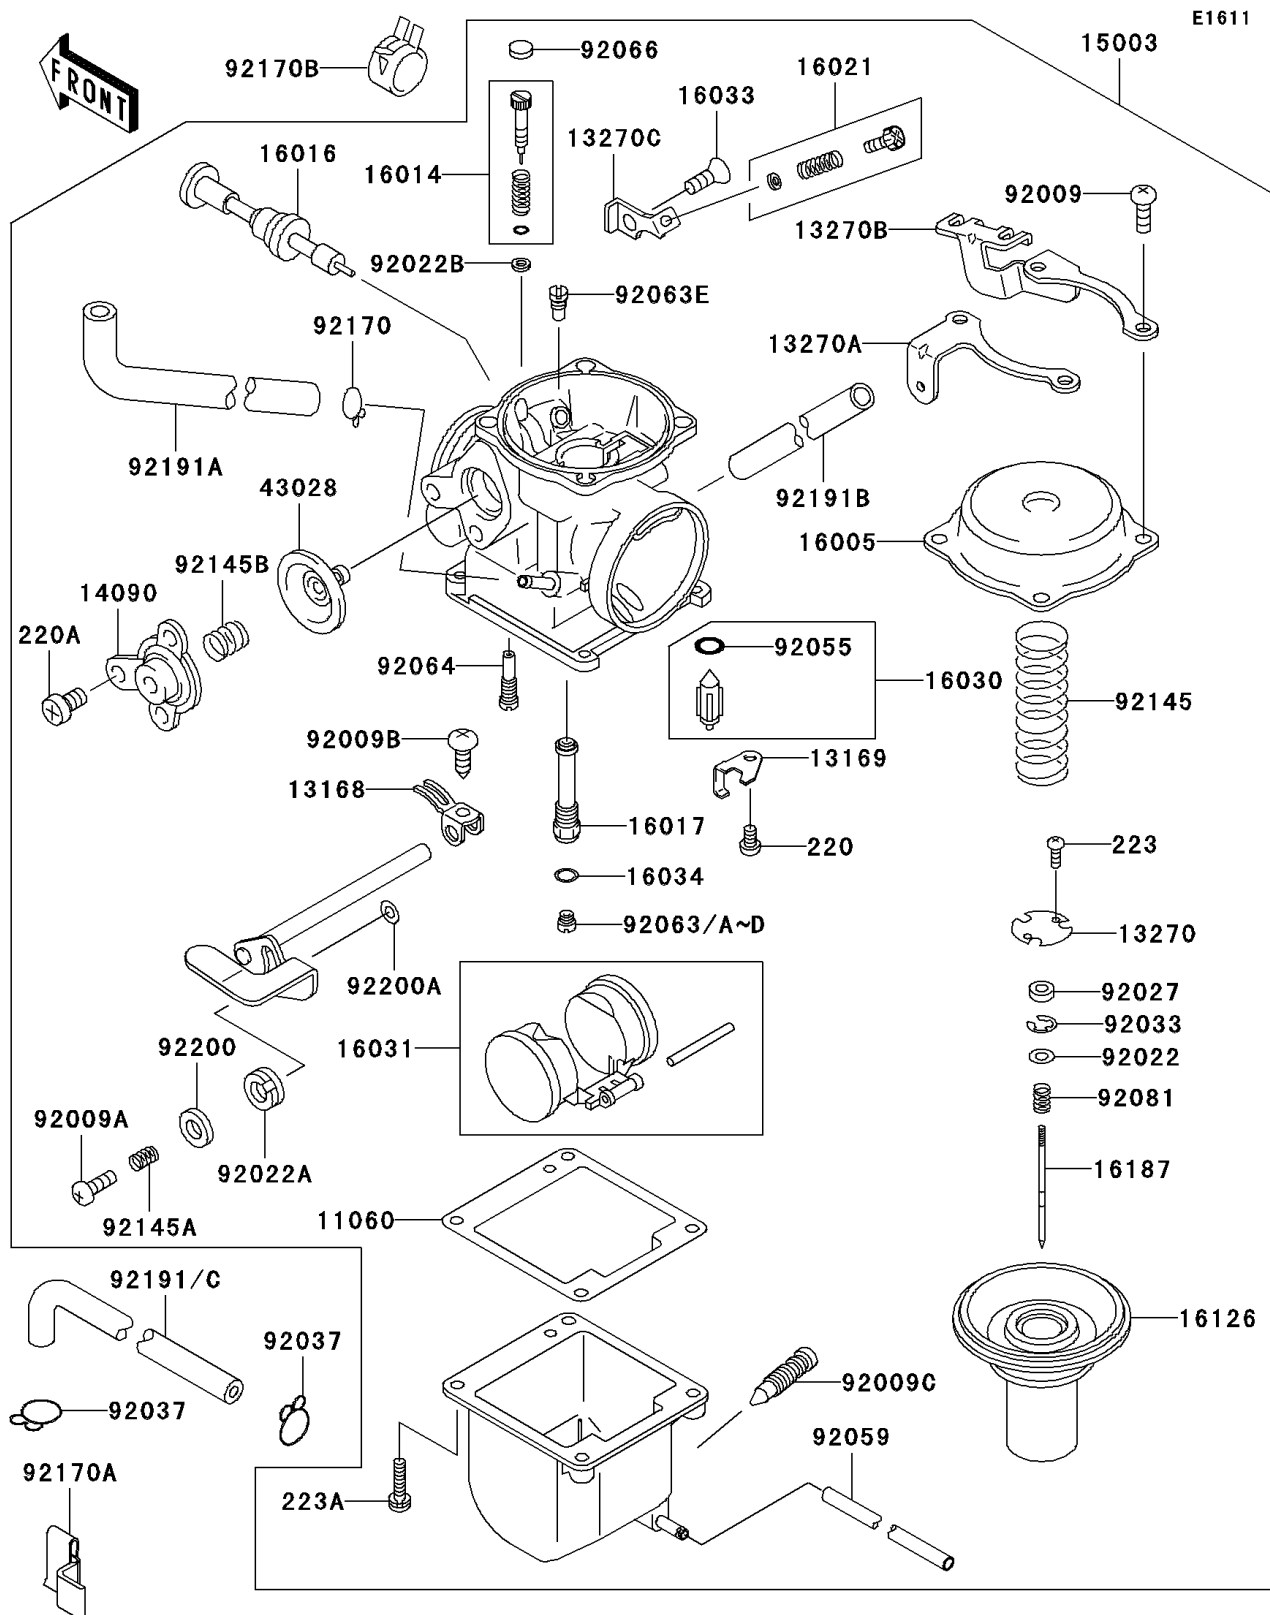

## 2003 Eliminator 125 (Canada Only) PARTS DIAGRAM

Carburetor

## 2003 Eliminator 125 (Canada Only) PARTS LIST

Carburetor

ITEM NAME	PART NUMBER	QUANTITY
GASKET,FLOAT CHAMBER (Ref # 11060)	11060-1849	1
LEVER,STARTER (Ref # 13168)	13168-1642	1
PLATE,FLOAT VALVE (Ref # 13169)	13169-1482	1
PLATE,VACUUM VALVE (Ref # 13270)	13270-1981	1
PLATE,LH (Ref # 13270A)	13270-1982	1
PLATE,RH (Ref # 13270B)	13270-1983	1
PLATE,THROTTLE STOP SCREW (Ref # 13270C)	13270-1984	1
COVER,AIR CUT VALVE (Ref # 14090)	14090-1931	1
CARBURETOR-ASSY (Ref # 15003)	15003-1627	1
TOP-CHAMBER (Ref # 16005)	16005-1087	1
SCREW-PILOT AIR (Ref # 16014)	16014-1117	1
PLUNGER (Ref # 16016)	16016-1106	1
JET-NEEDLE,0-8M (Ref # 16017)	16017-1432	1
SCREW-THROTTLE STOP (Ref # 16021)	16021-1217	1
VALVE-FLOAT (Ref # 16030)	16030-1086	1
FLOAT (Ref # 16031)	16031-1094	1
SCREW,5X8 (Ref # 16033)	16033-024	1
WASHER,MAIN JET (Ref # 16034)	16034-001	1
VALVE,VACUUM (Ref # 16126)	16126-1352	1
NEEDLE-JET,4C17 (Ref # 16187)	16187-1188	1
DIAPHRAGM,COASTING RICHER (Ref # 43028)	43028-1026	1
SCREW,PAN HEAD,5X10,BLACK (Ref # 92009)	92009-1126	1
SCREW,STARTER LEVER (Ref # 92009A)	92009-1823	1
SCREW,STARTER (Ref # 92009B)	92009-1824	1
SCREW,DRAIN (Ref # 92009C)	92009-1826	1
WASHER,JET NEEDLE (Ref # 92022)	92022-1123	1
WASHER,PLAIN,DURACON (Ref # 92022A)	92022-1147	1
WASHER,ADJUST SCREW (Ref # 92022B)	92022-1187	1
COLLAR,THROTTLE VALVE (Ref # 92027)	92027-1103	1