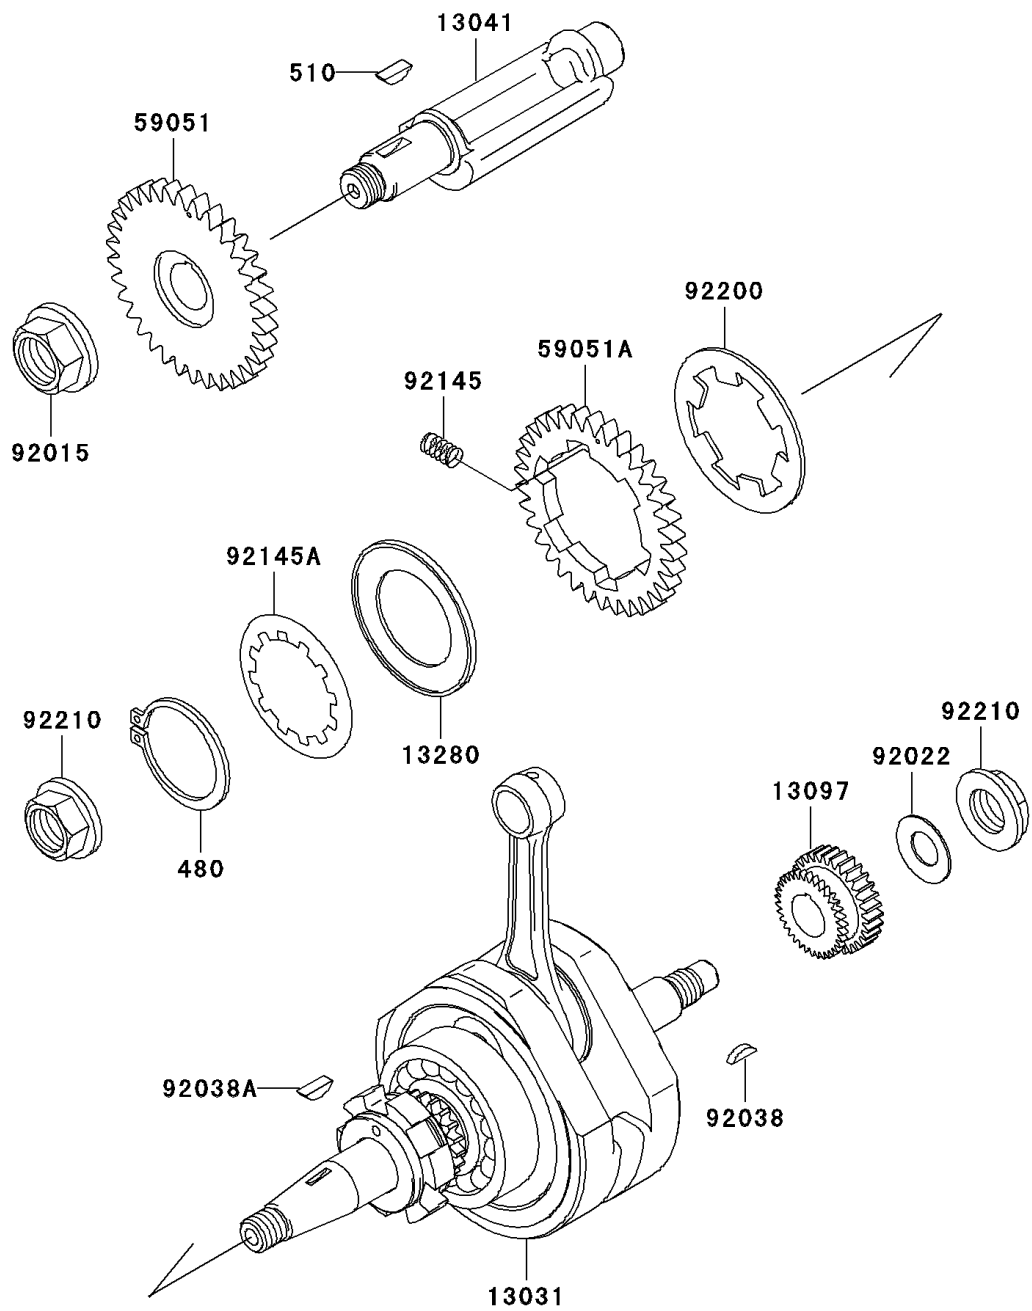

# 2004 Eliminator 125 PARTS DIAGRAM

Crankshaft

E1321

## 2004 Eliminator 125 PARTS LIST

### Crankshaft

ITEM NAME	PART NUMBER	QUANTITY
CIRCLIP (Ref # 480)	480J4000	1
KEY-WOODRUFF (Ref # 510)	510A5100	1
CRANKSHAFT-COMP (Ref # 13031)	13031-1459	1
BALANCER (Ref # 13041)	13041-1117	1
GEAR-PRIMARY SPUR (Ref # 13097)	13097-1378	1
HOLDER,BALANCER (Ref # 13280)	13280-1121	1
GEAR-SPUR,BALANCER (Ref # 59051)	59051-1324	1
GEAR-SPUR,BALANCER (Ref # 59051A)	59051-1325	1
NUT,16MM (Ref # 92015)	92015-1465	1
WASHER,SPRING,14M/M (Ref # 92022)	92022-1232	1
KEY,WOODRUFF (Ref # 92038)	92038-001	1
KEY,WOODRUFF (Ref # 92038A)	92038-3703	1
SPRING (Ref # 92145)	92145-1195	6
SPRING (Ref # 92145A)	92145-1196	1
WASHER (Ref # 92200)	92200-1314	1
NUT,14MM (Ref # 92210)	92210-1163	2