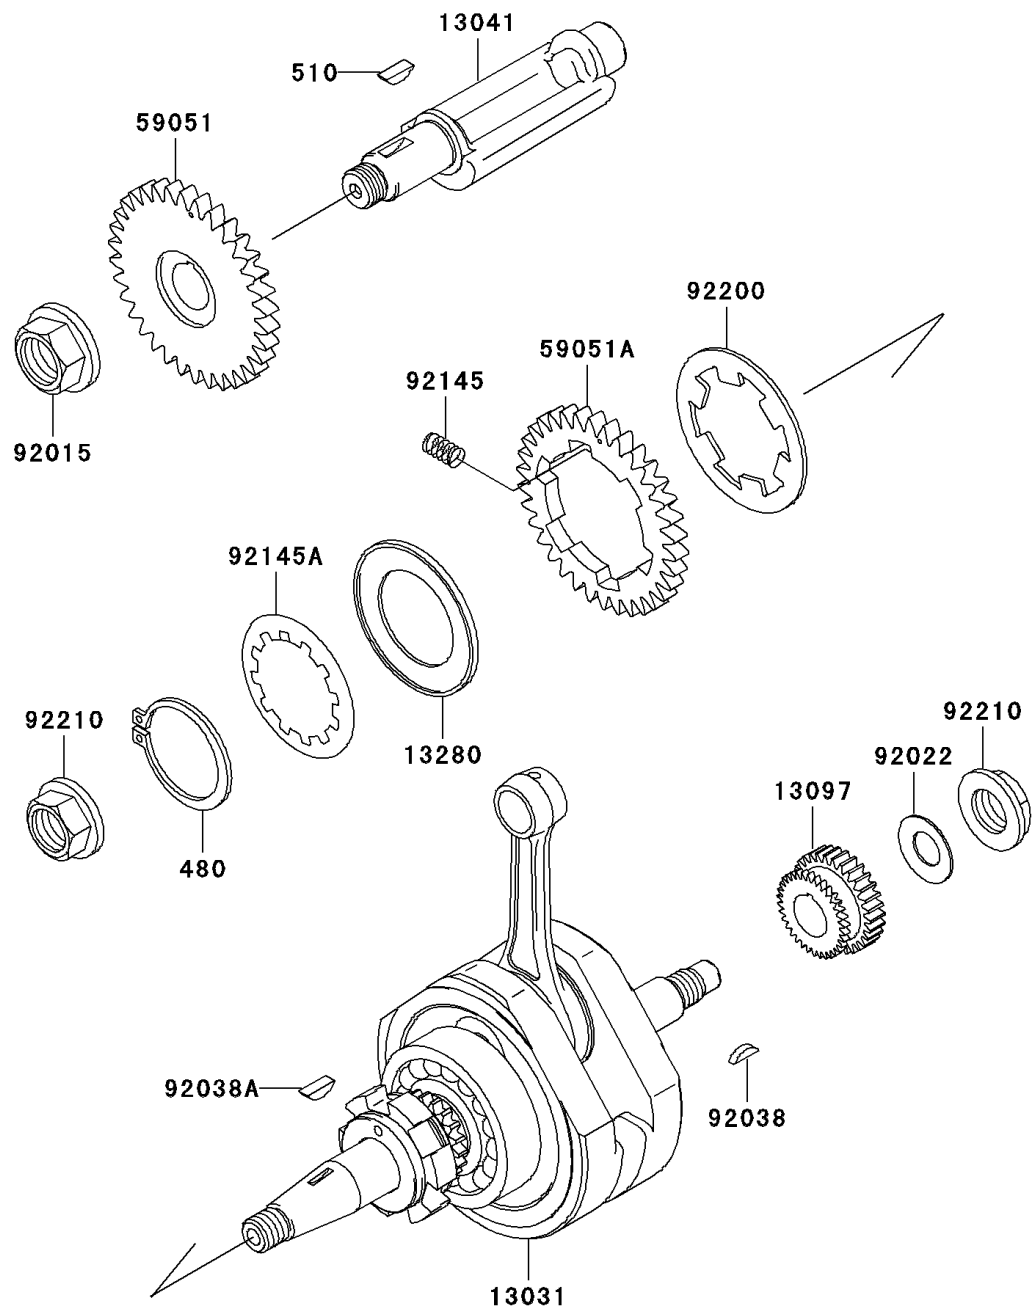

## 2003 Eliminator 125 (Canada Only) PARTS DIAGRAM

Crankshaft

E1321

## 2003 Eliminator 125 (Canada Only) PARTS LIST

Crankshaft

ITEM NAME	PART NUMBER	QUANTITY
CIRCLIP (Ref # 480)	480J4000	1
KEY-WOODRUFF (Ref # 510)	510A5100	1
CRANKSHAFT-COMP (Ref # 13031)	13031-1459	1
BALANCER (Ref # 13041)	13041-1117	1
GEAR-PRIMARY SPUR (Ref # 13097)	13097-1378	1
HOLDER,BALANCER (Ref # 13280)	13280-1121	1
GEAR-SPUR,BALANCER (Ref # 59051)	59051-1324	1
GEAR-SPUR,BALANCER (Ref # 59051A)	59051-1325	1
NUT,16MM (Ref # 92015)	92015-1465	1
WASHER,SPRING,14M/M (Ref # 92022)	92022-1232	1
KEY,WOODRUFF (Ref # 92038)	92038-001	1
KEY,WOODRUFF (Ref # 92038A)	92038-3703	1
SPRING (Ref # 92145)	92145-1195	1
SPRING (Ref # 92145A)	92145-1196	1
WASHER (Ref # 92200)	92200-1314	1
NUT,14MM (Ref # 92210)	92210-1163	1