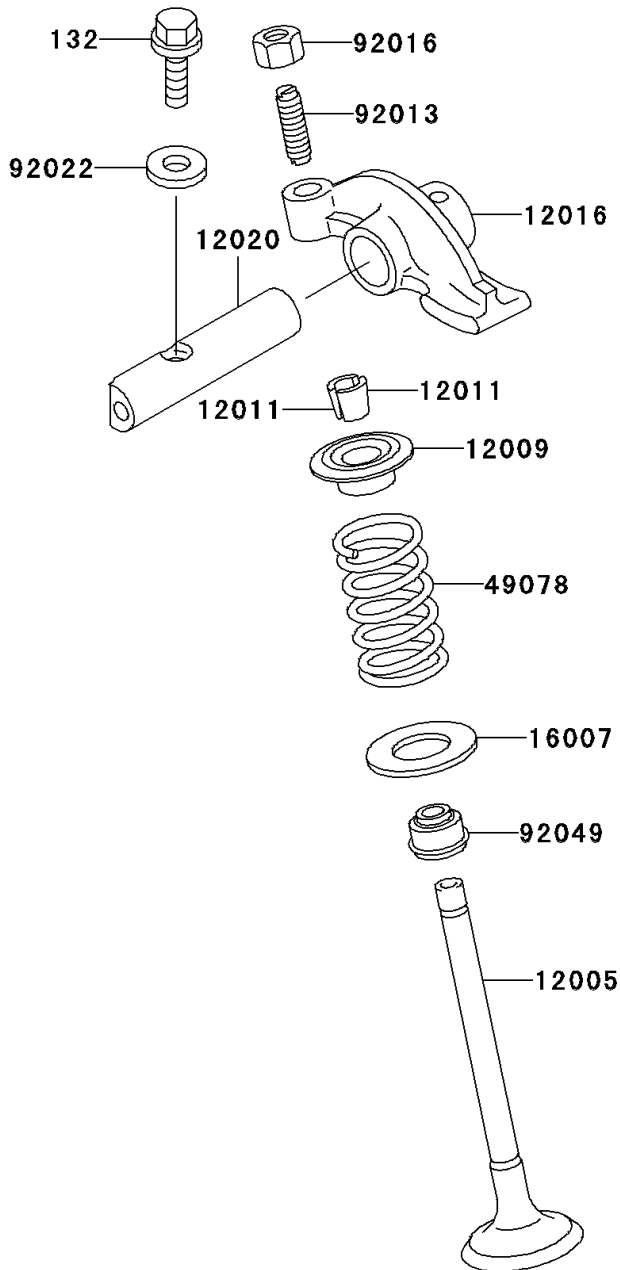

2005 Eliminator 125 PARTS DIAGRAM

Valve(s)

E1210

2005 Eliminator 125 PARTS LIST

Valve(s)

ITEM NAME	PART NUMBER	QUANTITY
BOLT-FLANGED-SMALL (Ref # 132)	132V0625	2
VALVE-INTAKE (Ref # 12004)	12004-1134	1
VALVE-EXHAUST (Ref # 12005)	12005-1262	1
RETAINER-VALVE SPRING,INTAKE (Ref # 12009)	12009-1074	2
COLLET (Ref # 12011)	12011-1053	4
ARM-ROCKER (Ref # 12016)	12016-1115	2
SHAFT-ROCKER (Ref # 12020)	12020-1074	2
SEAT-SPRING (Ref # 16007)	16007-1159	2
SPRING-ENGINE VALVE (Ref # 49078)	49078-1152	2
SCREW,6MM (Ref # 92013)	92013-009	2
NUT,6MM (Ref # 92016)	92016-061	2
WASHER,6.1X12X1 (Ref # 92022)	92022-077	2
SEAL-OIL (Ref # 92049)	92049-1349	2