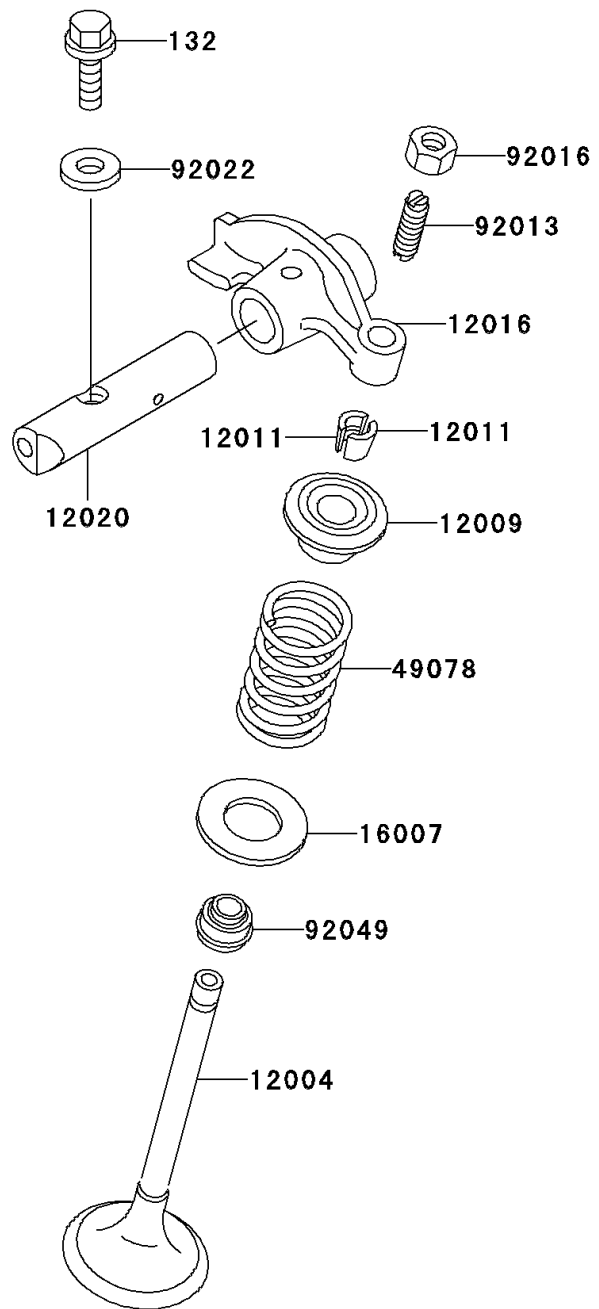

2005 Eliminator 125 PARTS DIAGRAM

Valve(s)

E1210

2005 Eliminator 125 PARTS LIST

Valve(s)

ITEM NAME	PART NUMBER	QUANTITY
BOLT-FLANGED-SMALL (Ref # 132)	132V0625	2
VALVE-INTAKE (Ref # 12004)	12004-1134	1
VALVE-EXHAUST (Ref # 12005)	12005-1262	1
RETAINER-VALVE SPRING,INTAKE (Ref # 12009)	12009-1074	2
COLLET (Ref # 12011)	12011-1053	4
ARM-ROCKER (Ref # 12016)	12016-1115	2
SHAFT-ROCKER (Ref # 12020)	12020-1074	2
SEAT-SPRING (Ref # 16007)	16007-1159	2
SPRING-ENGINE VALVE (Ref # 49078)	49078-1152	2
SCREW,6MM (Ref # 92013)	92013-009	2
NUT,6MM (Ref # 92016)	92016-061	2
WASHER,6.1X12X1 (Ref # 92022)	92022-077	2
SEAL-OIL (Ref # 92049)	92049-1349	2