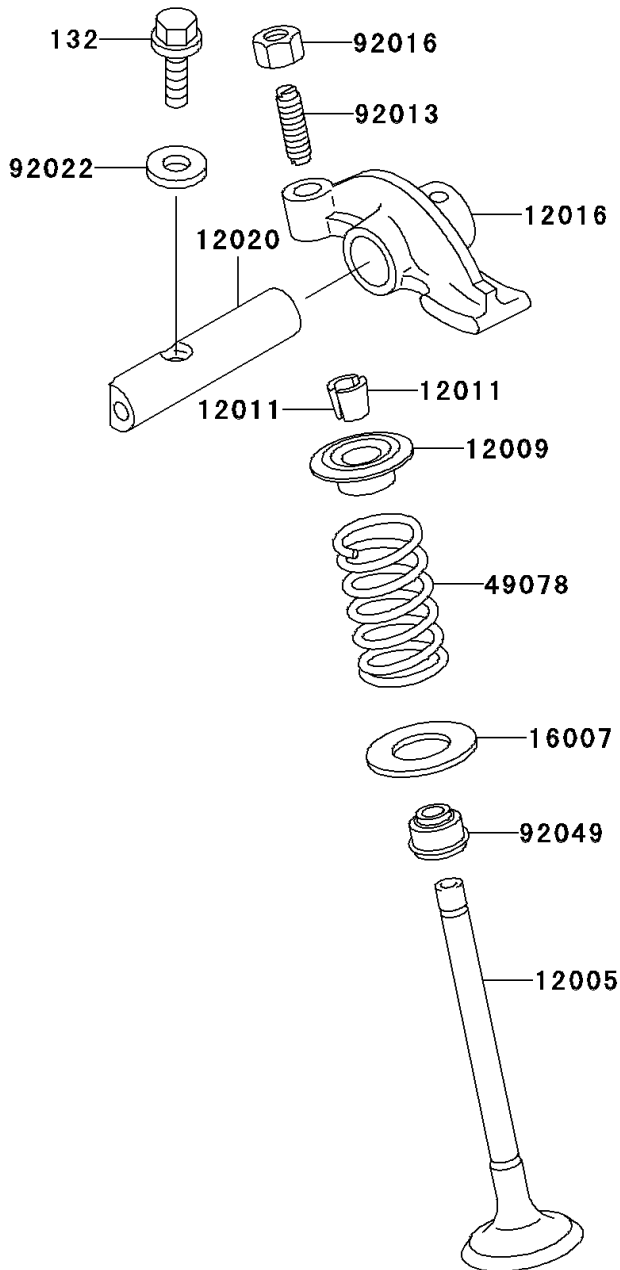

2004 Eliminator 125 PARTS DIAGRAM

Valve(s)

E1210

2004 Eliminator 125 PARTS LIST

Valve(s)

ITEM NAME	PART NUMBER	QUANTITY
BOLT-FLANGED-SMALL (Ref # 132)	132V0625	2
VALVE-INTAKE (Ref # 12004)	12004-1134	1
VALVE-EXHAUST (Ref # 12005)	12005-1262	1
RETAINER-VALVE SPRING,INTAKE (Ref # 12009)	12009-1074	2
COLLET (Ref # 12011)	12011-1053	4
ARM-ROCKER (Ref # 12016)	12016-1115	2
SHAFT-ROCKER (Ref # 12020)	12020-1074	2
SEAT-SPRING (Ref # 16007)	16007-1159	2
SPRING-ENGINE VALVE (Ref # 49078)	49078-1152	2
SCREW,6MM (Ref # 92013)	92013-009	2
NUT,6MM (Ref # 92016)	92016-061	2
WASHER,6.1X12X1 (Ref # 92022)	92022-077	2
SEAL-OIL (Ref # 92049)	92049-1349	2