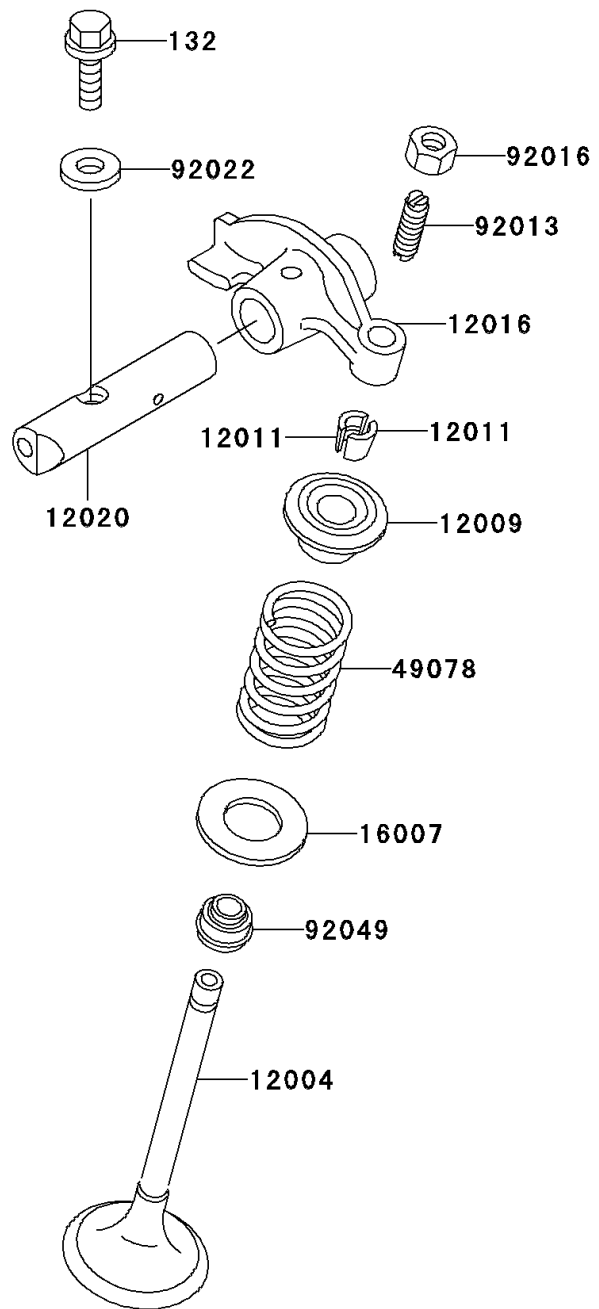

2004 Eliminator 125 PARTS DIAGRAM

Valve(s)

E1210

2004 Eliminator 125 PARTS LIST

Valve(s)

ITEM NAME	PART NUMBER	QUANTITY
BOLT-FLANGED-SMALL (Ref # 132)	132V0625	2
VALVE-INTAKE (Ref # 12004)	12004-1134	1
VALVE-EXHAUST (Ref # 12005)	12005-1262	1
RETAINER-VALVE SPRING,INTAKE (Ref # 12009)	12009-1074	2
COLLET (Ref # 12011)	12011-1053	4
ARM-ROCKER (Ref # 12016)	12016-1115	2
SHAFT-ROCKER (Ref # 12020)	12020-1074	2
SEAT-SPRING (Ref # 16007)	16007-1159	2
SPRING-ENGINE VALVE (Ref # 49078)	49078-1152	2
SCREW,6MM (Ref # 92013)	92013-009	2
NUT,6MM (Ref # 92016)	92016-061	2
WASHER,6.1X12X1 (Ref # 92022)	92022-077	2
SEAL-OIL (Ref # 92049)	92049-1349	2