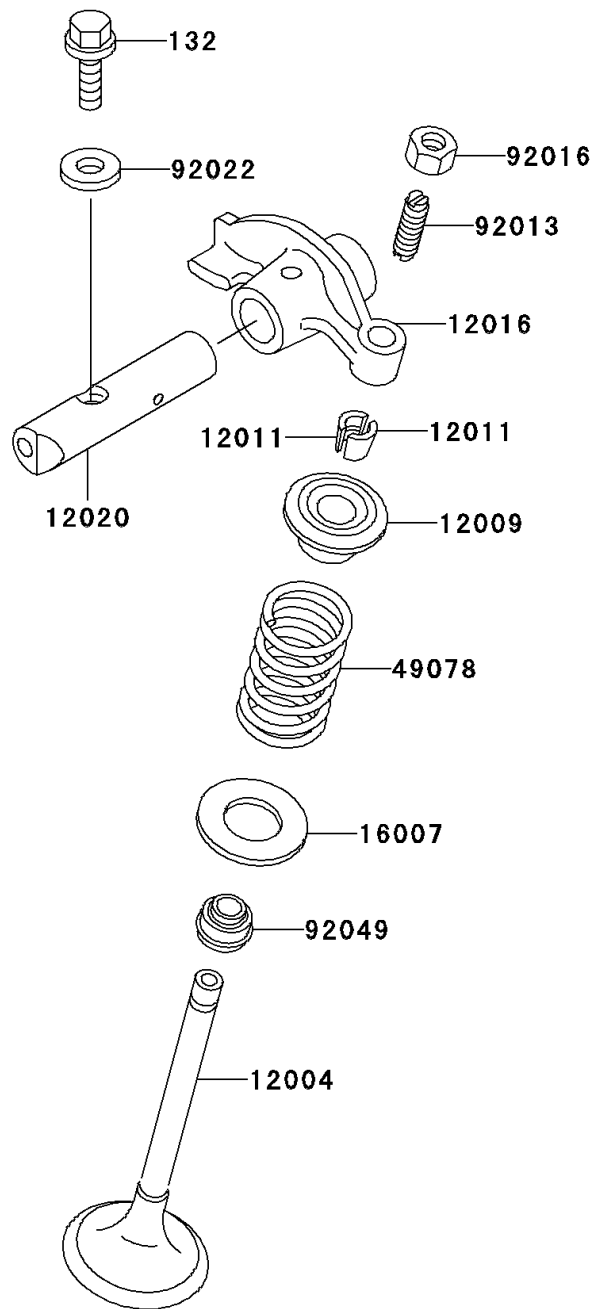

2003 Eliminator 125 (Canada Only) PARTS DIAGRAM

Valve(s)

E1210

2003 Eliminator 125 (Canada Only) PARTS LIST

Valve(s)

ITEM NAME	PART NUMBER	QUANTITY
BOLT-FLANGED-SMALL (Ref # 132)	132V0625	1
VALVE-INTAKE (Ref # 12004)	12004-1134	1
VALVE-EXHAUST (Ref # 12005)	12005-1262	1
RETAINER-VALVE SPRING,INTAKE (Ref # 12009)	12009-1074	1
COLLET (Ref # 12011)	12011-1053	1
ARM-ROCKER (Ref # 12016)	12016-1115	1
SHAFT-ROCKER (Ref # 12020)	12020-1074	1
SEAT-SPRING (Ref # 16007)	16007-1159	1
SPRING-ENGINE VALVE (Ref # 49078)	49078-1152	1
SCREW,6MM (Ref # 92013)	92013-009	1
NUT,6MM (Ref # 92016)	92016-061	1
WASHER,6.1X12X1 (Ref # 92022)	92022-077	1
SEAL-OIL (Ref # 92049)	92049-1349	1