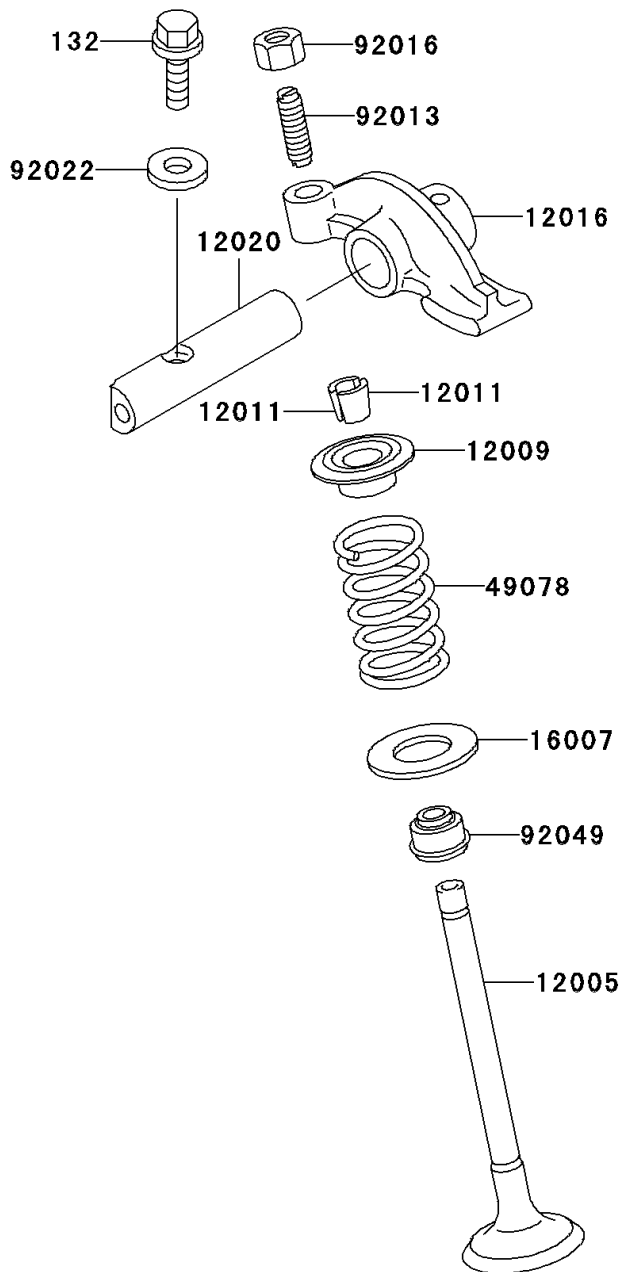

2003 Eliminator 125 (Canada Only) PARTS DIAGRAM

Valve(s)

E1210

2003 Eliminator 125 (Canada Only) PARTS LIST

Valve(s)

ITEM NAME	PART NUMBER	QUANTITY
BOLT-FLANGED-SMALL (Ref # 132)	132V0625	1
VALVE-INTAKE (Ref # 12004)	12004-1134	1
VALVE-EXHAUST (Ref # 12005)	12005-1262	1
RETAINER-VALVE SPRING,INTAKE (Ref # 12009)	12009-1074	1
COLLET (Ref # 12011)	12011-1053	1
ARM-ROCKER (Ref # 12016)	12016-1115	1
SHAFT-ROCKER (Ref # 12020)	12020-1074	1
SEAT-SPRING (Ref # 16007)	16007-1159	1
SPRING-ENGINE VALVE (Ref # 49078)	49078-1152	1
SCREW,6MM (Ref # 92013)	92013-009	1
NUT,6MM (Ref # 92016)	92016-061	1
WASHER,6.1X12X1 (Ref # 92022)	92022-077	1
SEAL-OIL (Ref # 92049)	92049-1349	1