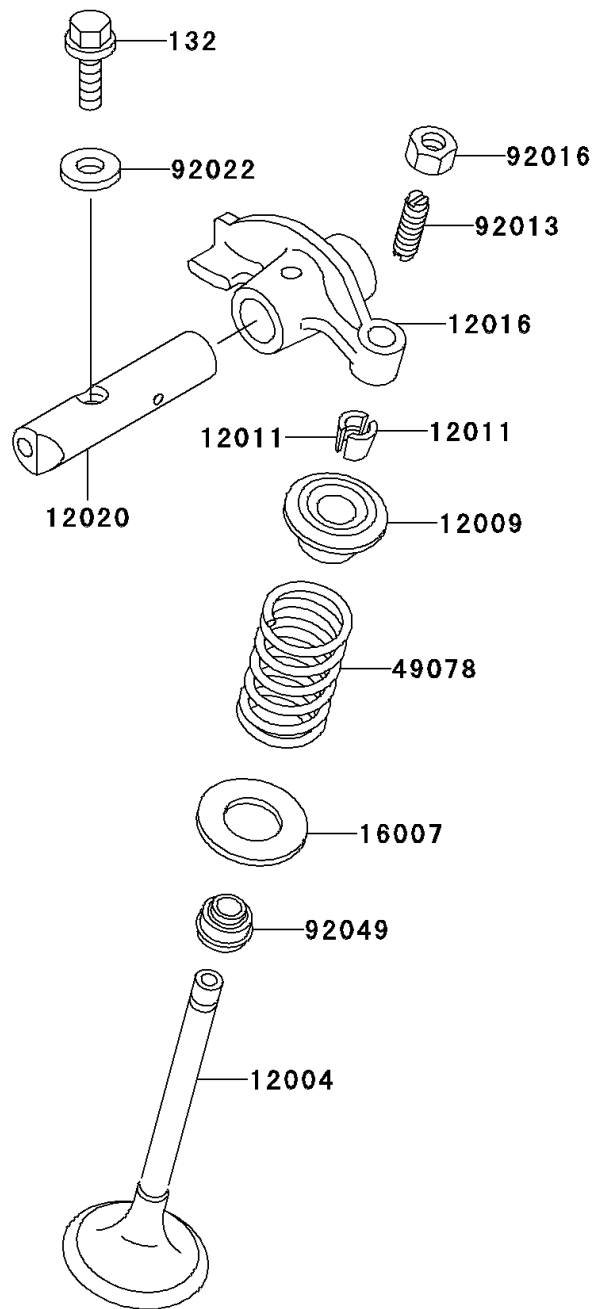

# 2002 Eliminator 125

## PARTS DIAGRAM

Valve(s)

E1210

## PARTS LIST

### Valve(s)

ITEM NAME	PART NUMBER	QUANTITY
BOLT-FLANGED-SMALL (Ref # 132)	132V0625	2
VALVE-INTAKE (Ref # 12004)	12004-1134	1
VALVE-EXHAUST (Ref # 12005)	12005-1262	1
RETAINER-VALVE SPRING,INTAKE (Ref # 12009)	12009-1074	2
COLLET (Ref # 12011)	12011-1053	4
ARM-ROCKER (Ref # 12016)	12016-1115	2
SHAFT-ROCKER (Ref # 12020)	12020-1074	2
SEAT-SPRING (Ref # 16007)	16007-1159	2
SPRING-ENGINE VALVE (Ref # 49078)	49078-1152	2
SCREW,6MM (Ref # 92013)	92013-009	2
NUT,6MM (Ref # 92016)	92016-061	2
WASHER,6.1X12X1 (Ref # 92022)	92022-077	2
SEAL-OIL (Ref # 92049)	92049-1349	2