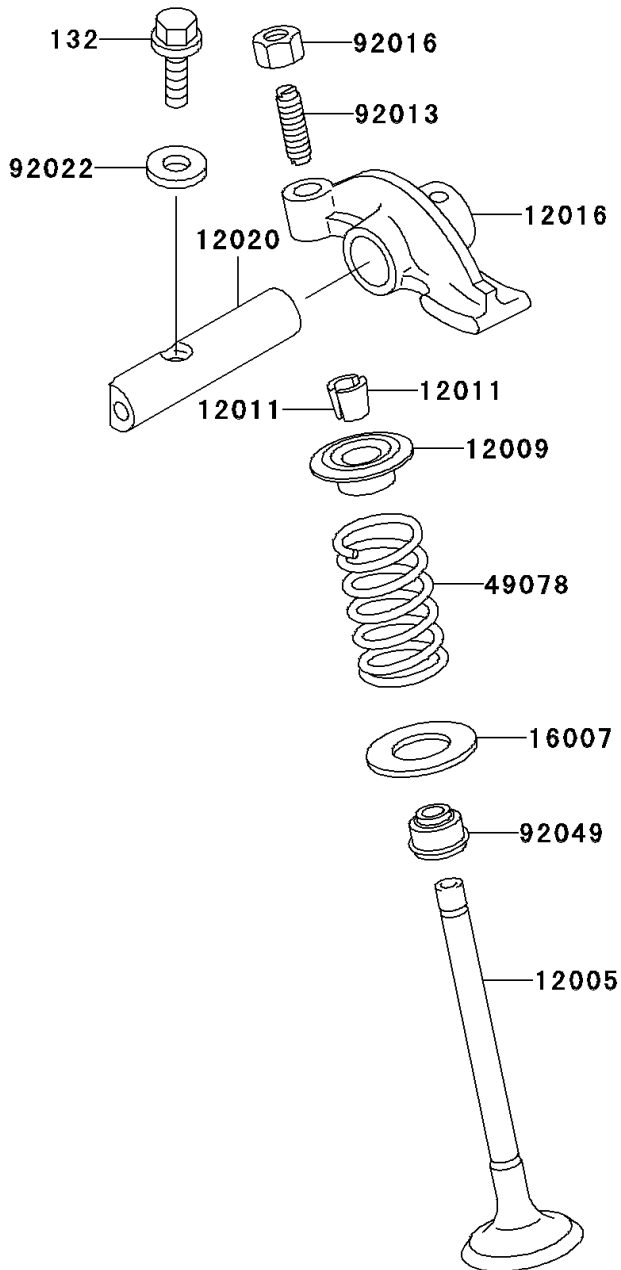

# 2002 Eliminator 125

## PARTS DIAGRAM

Valve(s)

E1210

## PARTS LIST

### Valve(s)

ITEM NAME	PART NUMBER	QUANTITY
BOLT-FLANGED-SMALL (Ref # 132)	132V0625	2
VALVE-INTAKE (Ref # 12004)	12004-1134	1
VALVE-EXHAUST (Ref # 12005)	12005-1262	1
RETAINER-VALVE SPRING,INTAKE (Ref # 12009)	12009-1074	2
COLLET (Ref # 12011)	12011-1053	4
ARM-ROCKER (Ref # 12016)	12016-1115	2
SHAFT-ROCKER (Ref # 12020)	12020-1074	2
SEAT-SPRING (Ref # 16007)	16007-1159	2
SPRING-ENGINE VALVE (Ref # 49078)	49078-1152	2
SCREW,6MM (Ref # 92013)	92013-009	2
NUT,6MM (Ref # 92016)	92016-061	2
WASHER,6.1X12X1 (Ref # 92022)	92022-077	2
SEAL-OIL (Ref # 92049)	92049-1349	2