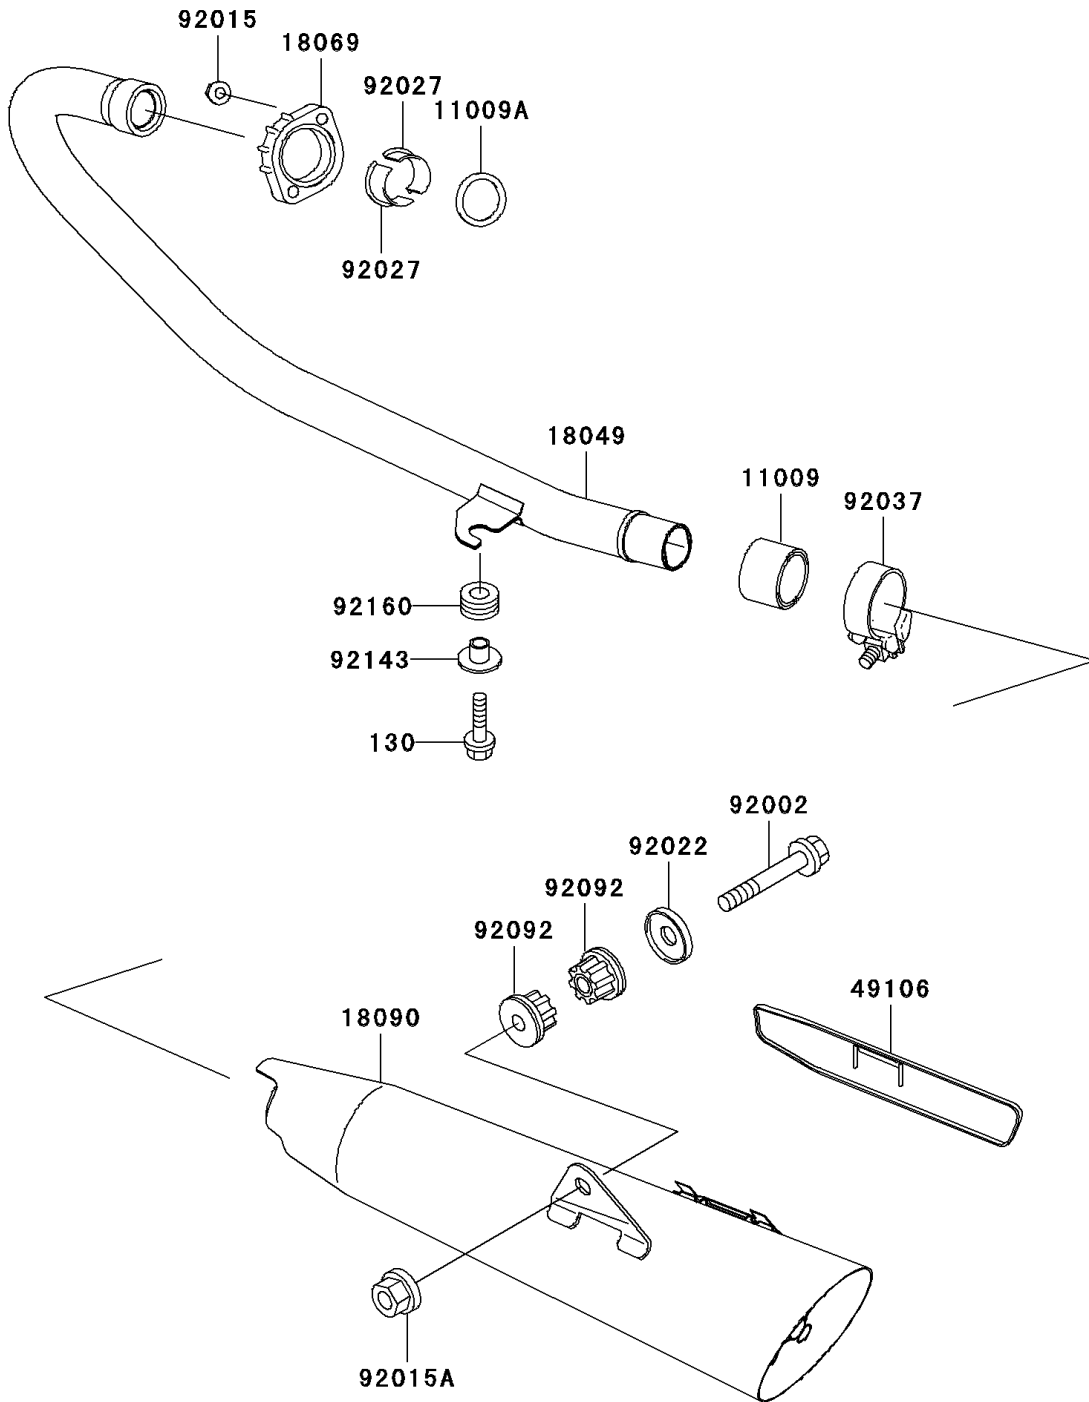

2004 Eliminator 125 PARTS DIAGRAM

Muffler(s)

E1140

2004 Eliminator 125 PARTS LIST

Muffler(s)

ITEM NAME	PART NUMBER	QUANTITY
BOLT-FLANGED,6X22,BLACK (Ref # 130)	130J0622	1
GASKET,EXHAUST PIPE CONNECTING (Ref # 11009)	11009-1667	1
GASKET,EXHAUST PIPE HOLDER (Ref # 11009A)	11009-1866	1
PIPE-EXHAUST (Ref # 18049)	18049-1890	1
HOLDER-EXHAUST PIPE (Ref # 18069)	18069-1014	1
BODY-COMP-MUFFLER (Ref # 18090)	18090-1868	1
COVER-MUFFLER (Ref # 49106)	49106-1239	1
BOLT,10X55 (Ref # 92002)	92002-1826	1
NUT,CAP,8MM (Ref # 92015)	92015-1371	2
NUT,FLANGED,10MM (Ref # 92015A)	92015-1387	1
WASHER (Ref # 92022)	92022-289	1
COLLAR,L=14.5 (Ref # 92027)	92027-1142	2
CLAMP,42MM (Ref # 92037)	92037-1349	1
BUSHING-RUBBER,MUFFLER (Ref # 92092)	92092-1013	2
COLLAR (Ref # 92143)	92143-1353	1
DAMPER (Ref # 92160)	92160-1895	1