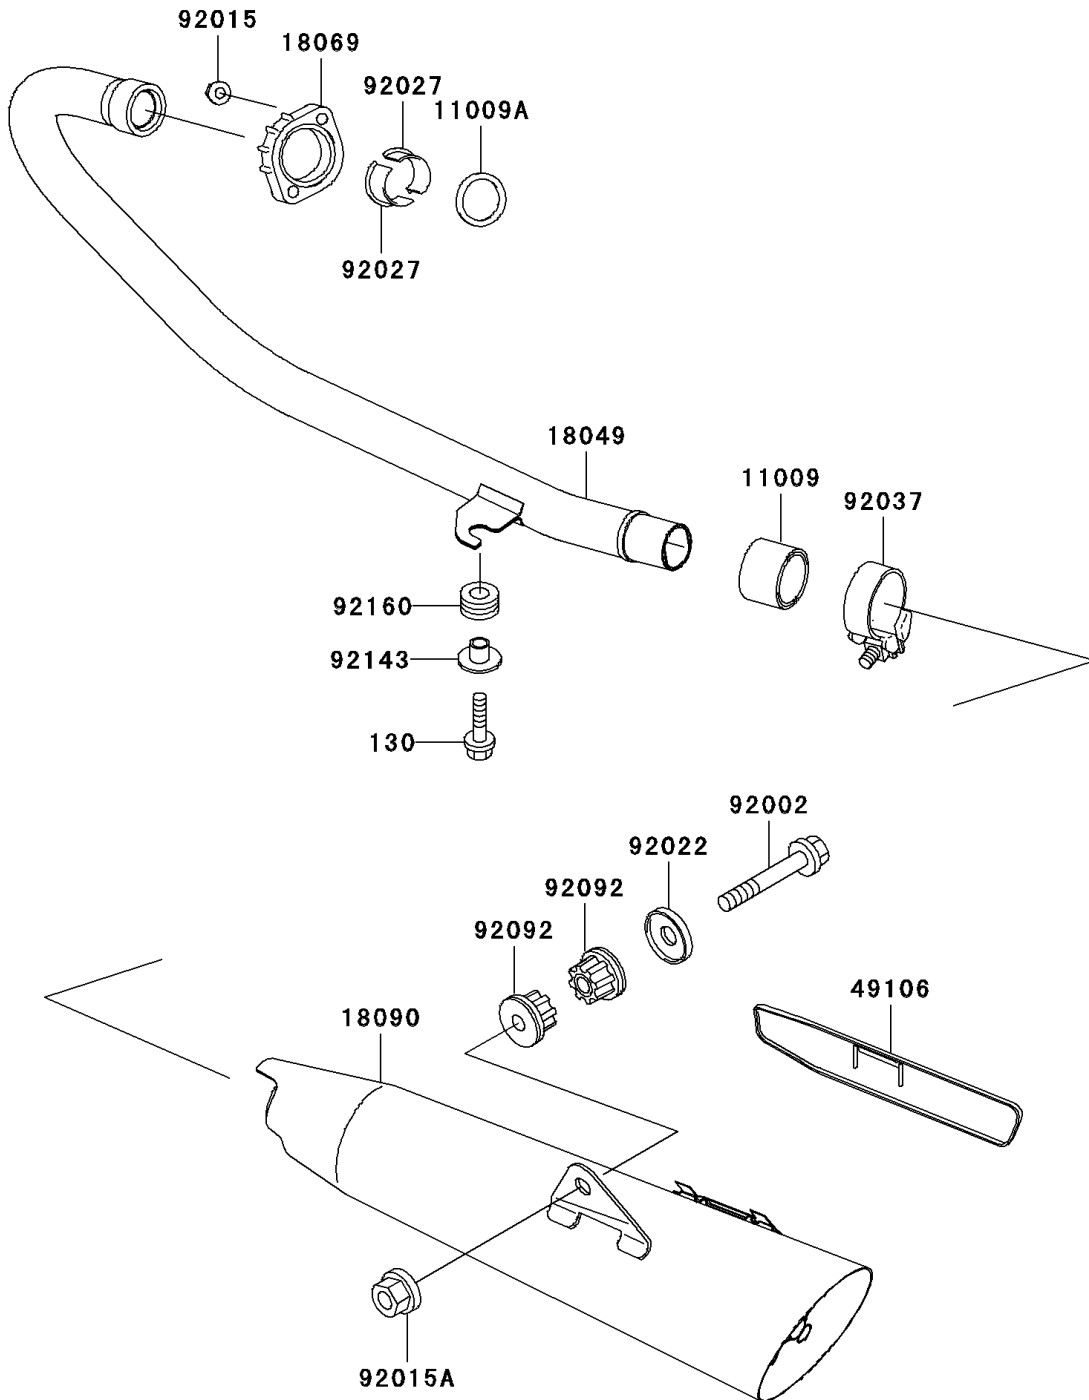

2003 Eliminator 125 (Canada Only) PARTS DIAGRAM

Muffler(s)

E1140

2003 Eliminator 125 (Canada Only) PARTS LIST

Muffler(s)

ITEM NAME	PART NUMBER	QUANTITY
BOLT-FLANGED,6X22,BLACK (Ref # 130)	130J0622	1
GASKET,EXHAUST PIPE CONNECTING (Ref # 11009)	11009-1667	1
GASKET,EXHAUST PIPE HOLDER (Ref # 11009A)	11009-1866	1
PIPE-EXHAUST (Ref # 18049)	18049-1890	1
HOLDER-EXHAUST PIPE (Ref # 18069)	18069-1014	1
BODY-COMP-MUFFLER (Ref # 18090)	18090-1868	1
COVER-MUFFLER (Ref # 49106)	49106-1239	1
BOLT,10X55 (Ref # 92002)	92002-1826	1
NUT,CAP,8MM (Ref # 92015)	92015-1371	1
NUT,FLANGED,10MM (Ref # 92015A)	92015-1387	1
WASHER (Ref # 92022)	92022-289	1
COLLAR,L=14.5 (Ref # 92027)	92027-1142	1
CLAMP,42MM (Ref # 92037)	92037-1349	1
BUSHING-RUBBER,MUFFLER (Ref # 92092)	92092-1013	1
COLLAR (Ref # 92143)	92143-1353	1
DAMPER (Ref # 92160)	92160-1895	1