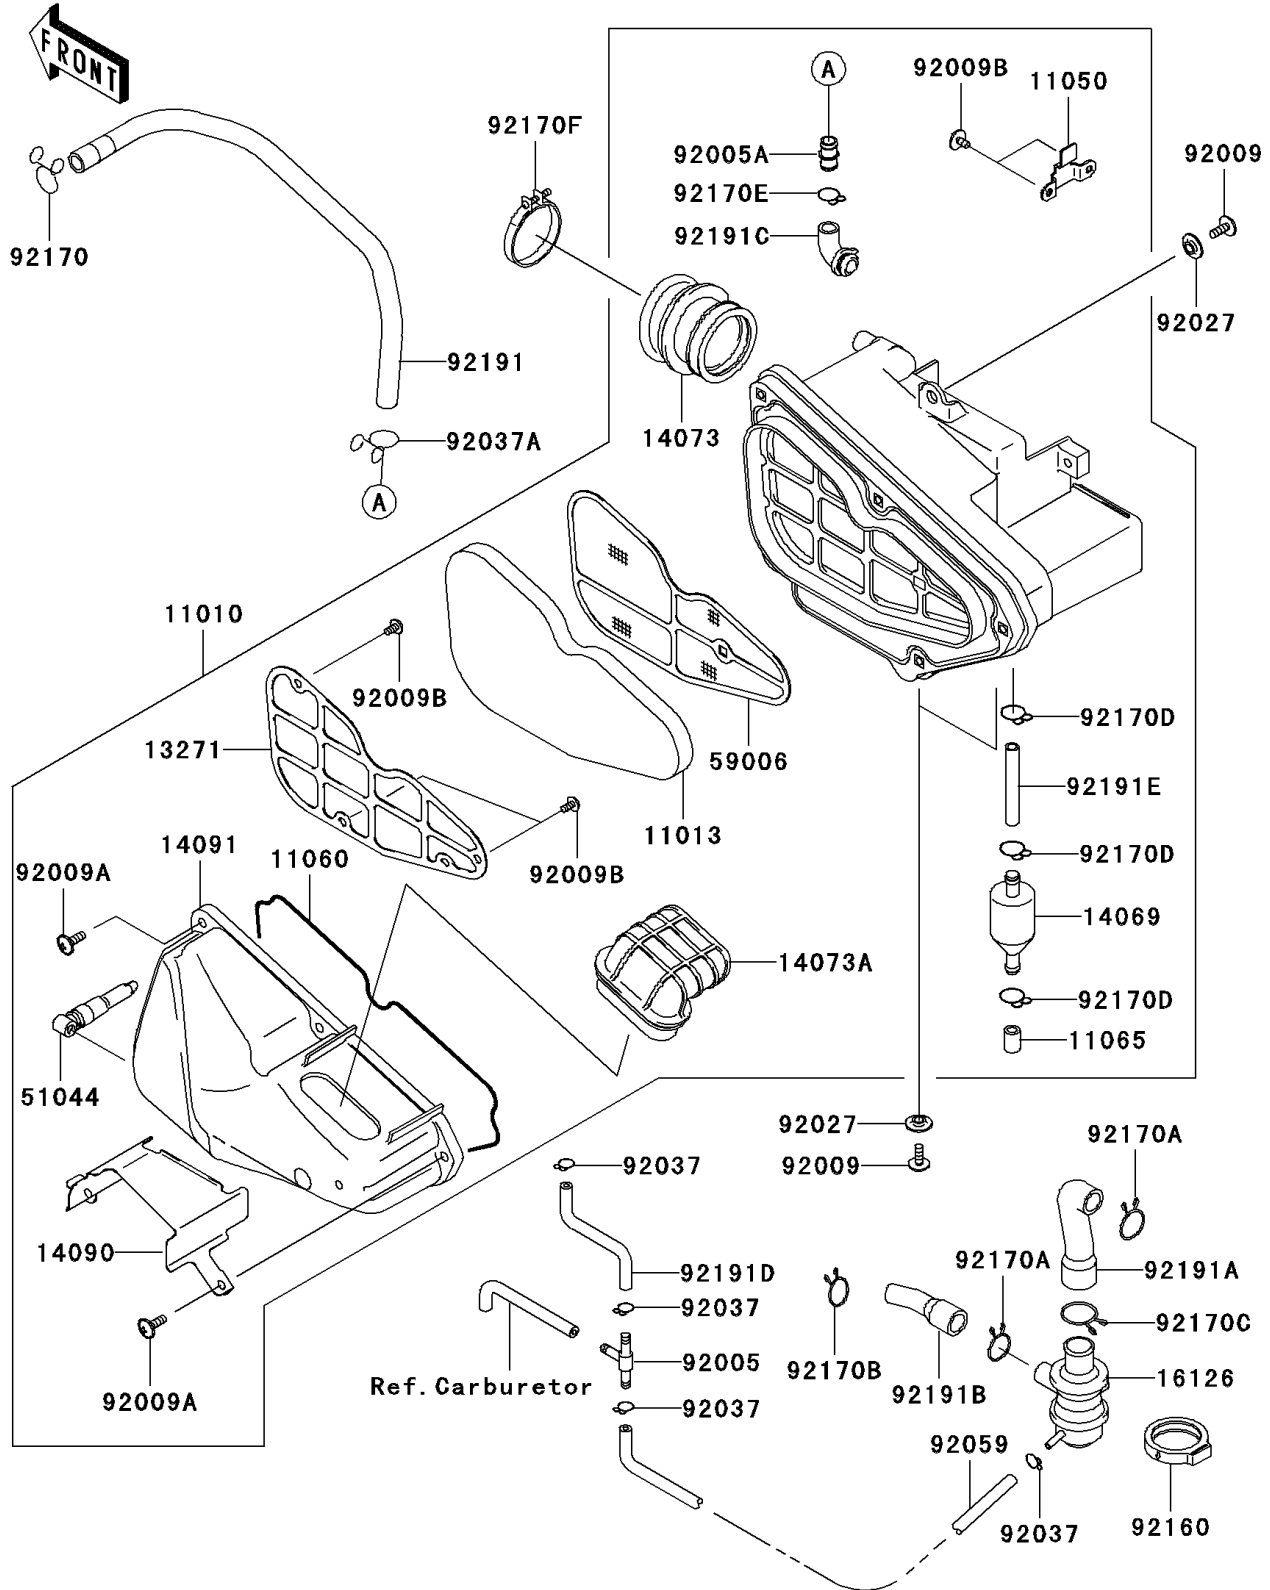

# 2004 Eliminator 125 PARTS DIAGRAM

Air Cleaner(CN,US)

E1130

## 2004 Eliminator 125 PARTS LIST

Air Cleaner(CN,US)

ITEM NAME	PART NUMBER	QUANTITY
FILTER-ASSY-AIR (Ref # 11010)	11010-1719	1
ELEMENT-AIR FILTER (Ref # 11013)	11013-1268	1
BRACKET (Ref # 11050)	11050-1427	1
GASKET,AIR FILTER (Ref # 11060)	11060-1808	1
CAP,BREATHER (Ref # 11065)	11065-1088	1
PLATE,ELEMENT (Ref # 13271)	13271-1103	1
BREATHER (Ref # 14069)	14069-1064	1
DUCT,CARBURETOR (Ref # 14073)	14073-1702	1
DUCT,INTAKE (Ref # 14073A)	14073-1703	1
COVER,INTAKE DUCT (Ref # 14090)	14090-1891	1
COVER,AIR FILTER (Ref # 14091)	14091-1114	1
VALVE (Ref # 16126)	16126-1353	1
TUBE-ASSY,DRAIN (Ref # 51044)	51044-1196	1
ARRESTER-FLAME (Ref # 59006)	59006-1057	1
FITTING,TUBE,T-TYPE (Ref # 92005)	92005-1017	1
FITTING (Ref # 92005A)	92005-1247	1
SCREW,6X16 (Ref # 92009)	92009-1621	3
SCREW,6X18 (Ref # 92009A)	92009-1830	5
SCREW,TAPPING 5X10 (Ref # 92009B)	92009-1831	5
COLLAR (Ref # 92027)	92027-1757	3
CLAMP (Ref # 92037)	92037-1610	4
CLAMP,BREATHER TUBE (Ref # 92037A)	92037-192	1
TUBE,4X9X260 (Ref # 92059)	92059-1712	1
DAMPER,VALVE (Ref # 92160)	92160-1867	1
CLAMP (Ref # 92170)	92170-1017	1
CLAMP,TUBE (Ref # 92170A)	92170-1445	2
CLAMP (Ref # 92170B)	92170-1695	1
CLAMP (Ref # 92170C)	92170-1786	1
CLAMP (Ref # 92170D)	92170-1796	3

## 2004 Eliminator 125 PARTS LIST

Air Cleaner(CN,US)

ITEM NAME	PART NUMBER	QUANTITY
CLAMP (Ref # 92170E)	92170-1845	1
CLAMP (Ref # 92170F)	92170-1864	1
TUBE,BREATHER (Ref # 92191)	92191-1162	1
TUBE,AIR FILTER-VALVE (Ref # 92191A)	92191-1163	1
TUBE,VALVE-ENGINE (Ref # 92191B)	92191-1164	1
TUBE,BREATHER (Ref # 92191C)	92191-1208	1
TUBE,L=115 (Ref # 92191D)	92191-1210	1
TUBE,7X12X45 (Ref # 92191E)	92191-1241	1