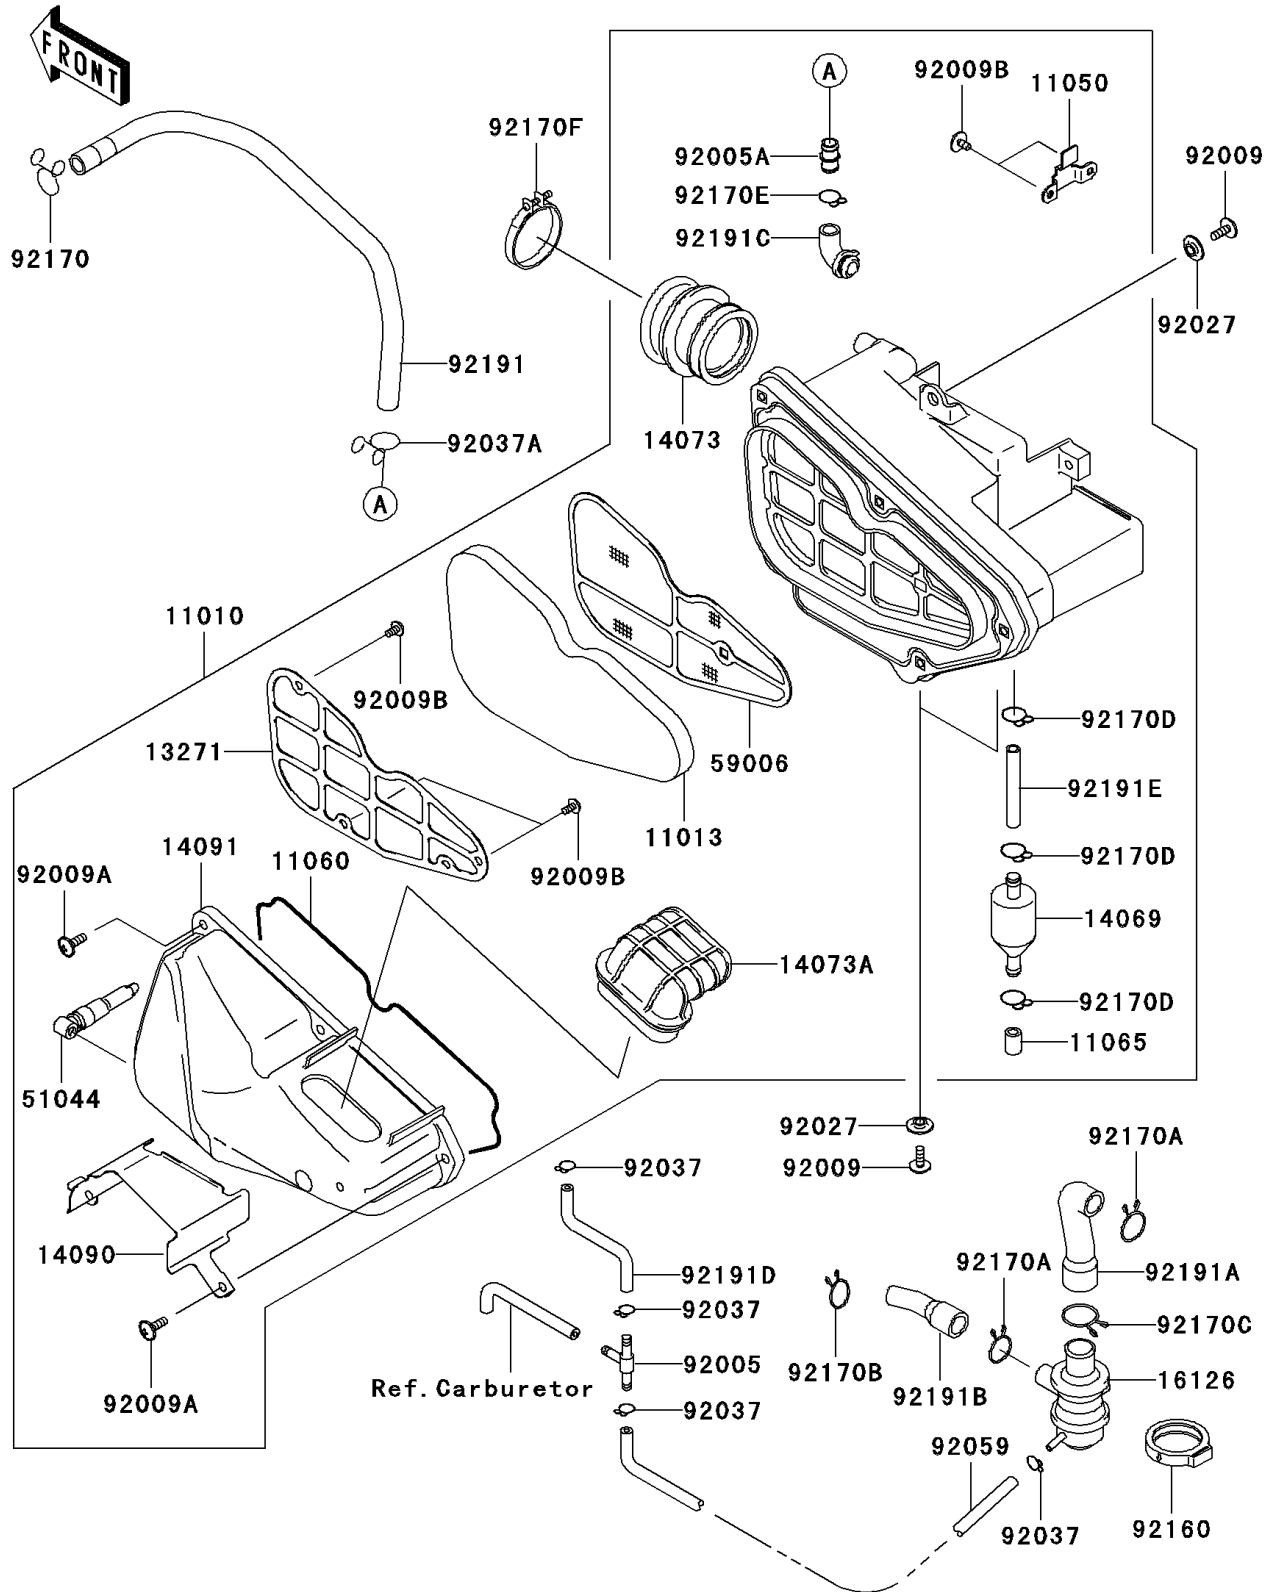

2003 Eliminator 125 (Canada Only) PARTS DIAGRAM

Air Cleaner(CN,US)

E1130

2003 Eliminator 125 (Canada Only) PARTS LIST

Air Cleaner(CN,US)

ITEM NAME	PART NUMBER	QUANTITY
FILTER-ASSY-AIR (Ref # 11010)	11010-1719	1
ELEMENT-AIR FILTER (Ref # 11013)	11013-1268	1
BRACKET (Ref # 11050)	11050-1427	1
GASKET,AIR FILTER (Ref # 11060)	11060-1808	1
CAP,BREATHER (Ref # 11065)	11065-1088	1
PLATE,ELEMENT (Ref # 13271)	13271-1103	1
BREATHER (Ref # 14069)	14069-1064	1
DUCT,CARBURETOR (Ref # 14073)	14073-1702	1
DUCT,INTAKE (Ref # 14073A)	14073-1703	1
COVER,INTAKE DUCT (Ref # 14090)	14090-1891	1
COVER,AIR FILTER (Ref # 14091)	14091-1114	1
VALVE (Ref # 16126)	16126-1353	1
TUBE-ASSY,DRAIN (Ref # 51044)	51044-1196	1
ARRESTER-FLAME (Ref # 59006)	59006-1057	1
FITTING,TUBE,T-TYPE (Ref # 92005)	92005-1017	1
FITTING (Ref # 92005A)	92005-1247	1
SCREW,6X16 (Ref # 92009)	92009-1621	1
SCREW,6X18 (Ref # 92009A)	92009-1830	1
SCREW,TAPPING 5X10 (Ref # 92009B)	92009-1831	1
COLLAR (Ref # 92027)	92027-1757	1
CLAMP (Ref # 92037)	92037-1610	1
CLAMP,BREATHER TUBE (Ref # 92037A)	92037-192	1
TUBE,4X9X260 (Ref # 92059)	92059-1712	1
DAMPER,VALVE (Ref # 92160)	92160-1867	1
CLAMP (Ref # 92170)	92170-1017	1
CLAMP,TUBE (Ref # 92170A)	92170-1445	1
CLAMP (Ref # 92170B)	92170-1695	1
CLAMP (Ref # 92170C)	92170-1786	1
CLAMP (Ref # 92170D)	92170-1796	1

2003 Eliminator 125 (Canada Only) PARTS LIST

Air Cleaner(CN,US)

ITEM NAME	PART NUMBER	QUANTITY
CLAMP (Ref # 92170E)	92170-1845	1
CLAMP (Ref # 92170F)	92170-1864	1
TUBE,BREATHER (Ref # 92191)	92191-1162	1
TUBE,AIR FILTER-VALVE (Ref # 92191A)	92191-1163	1
TUBE,VALVE-ENGINE (Ref # 92191B)	92191-1164	1
TUBE,BREATHER (Ref # 92191C)	92191-1208	1
TUBE,L=115 (Ref # 92191D)	92191-1210	1
TUBE,7X12X45 (Ref # 92191E)	92191-1241	1