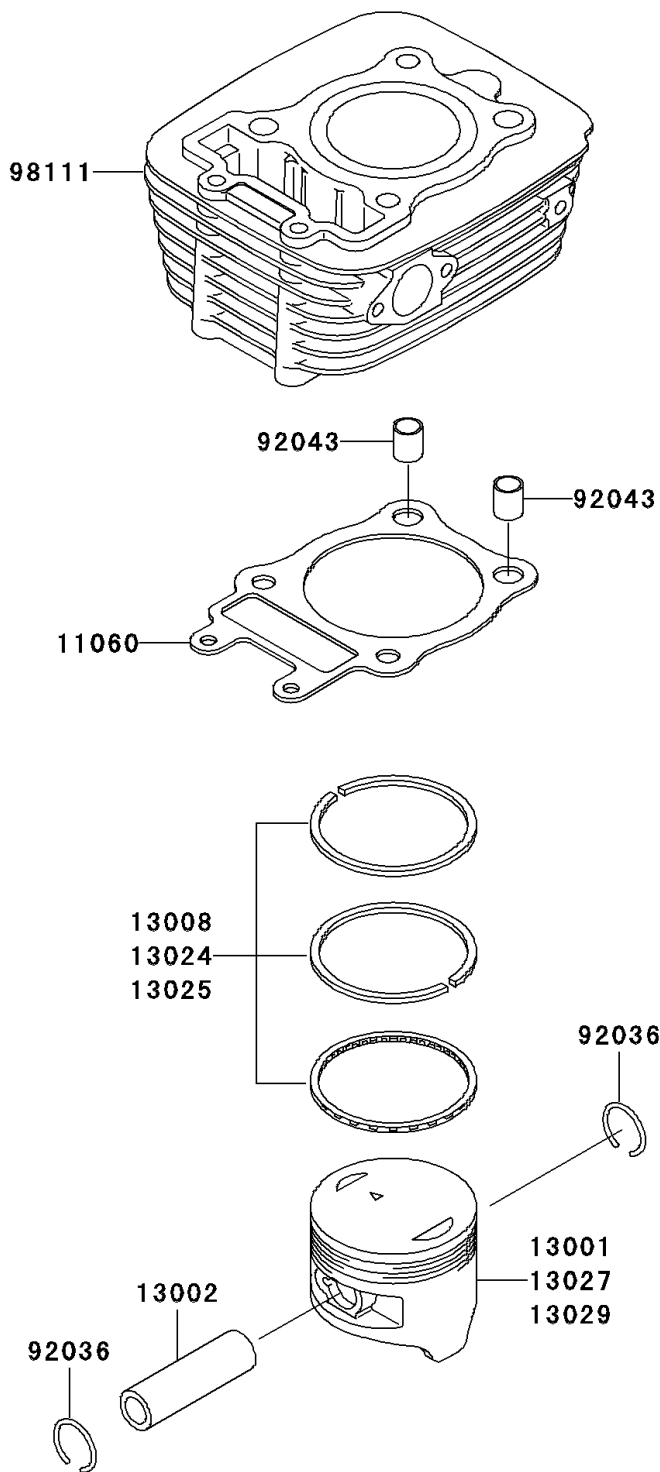

2003 Eliminator 125 (Canada Only) PARTS DIAGRAM

Cylinder/Piston(s)

E1120

2003 Eliminator 125 (Canada Only) PARTS LIST

Cylinder/Piston(s)

ITEM NAME	PART NUMBER	QUANTITY
GASKET,CYLINDER BASE (Ref # 11060)	11060-1762	1
PISTON-ENGINE,STD (Ref # 13001)	13001-1474	1
PIN-PISTON (Ref # 13002)	13002-1051	1
RING-SET-PISTON (Ref # 13008)	13008-1171	1
RING-SET-PISTON LL,O/S 1.00 (Ref # 13024)	13024-1112	1
RING-SET-PISTON L,O/S 0.50 (Ref # 13025)	13025-1139	1
PISTON-ENGINE LL,O/S 1.00 (Ref # 13027)	13027-1188	1
PISTON-ENGINE L,O/S 0.50 (Ref # 13029)	13029-1238	1
RING-SNAP (Ref # 92036)	92036-005	1
PIN,10.1X12X14 (Ref # 92043)	92043-4009	1
CYLINDER-COMP-ENGINE (Ref # 98111)	98111-1081	1